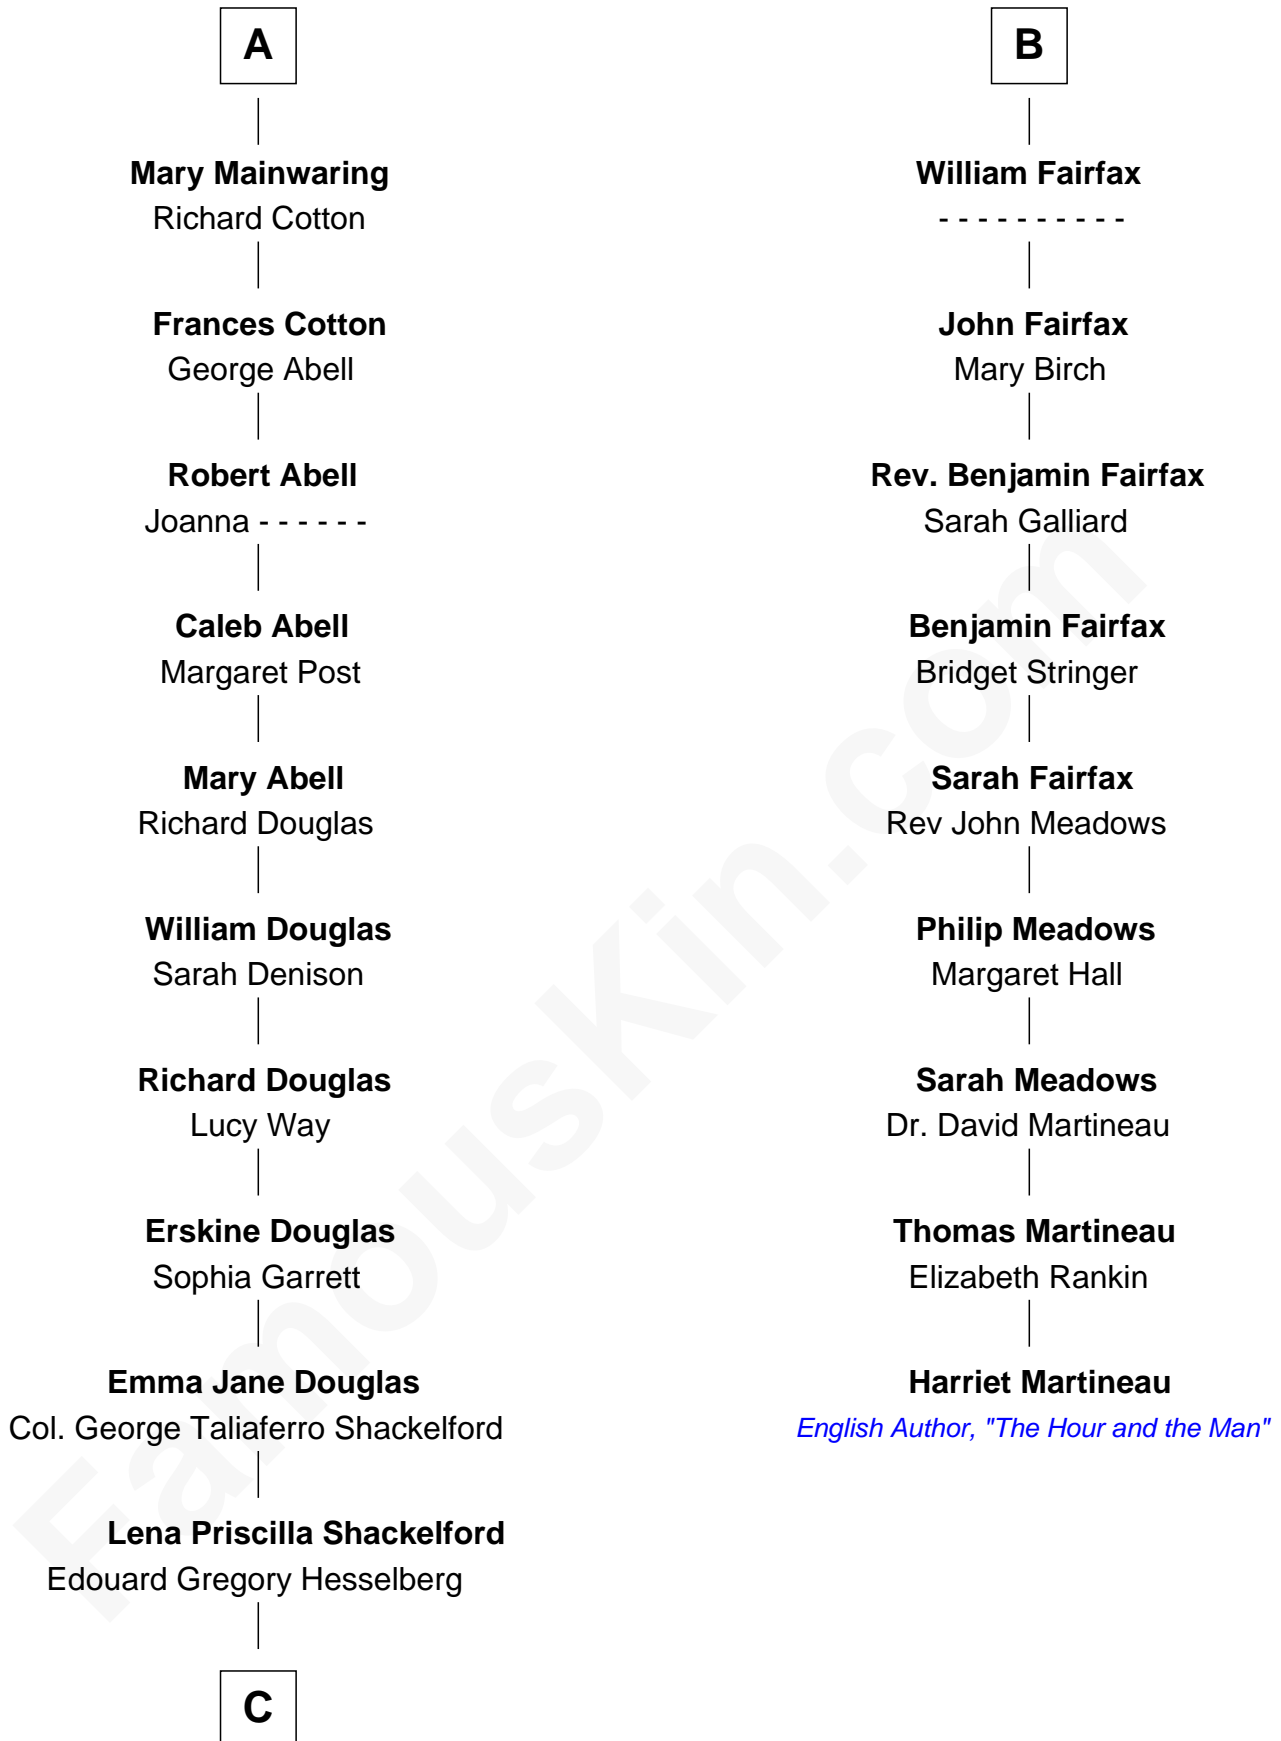

FamousKin.com

Relationship Chart of

Ileana Douglas

TV and Movie Actress

15th cousin 4 times removed of

Harriet Martineau

Author of The Hour and the Man

Sir Thomas de Beauchamp

Sir Henry Vernon

Elizabeth Vernon

Sir Robert Corbet

Dorothy Corbet

Sir Richard Mainwaring

Sir Arthur Mainwaring

Margaret Mainwaring

A

Jane de Neville

Sir William Gascoigne

Sir William Gascoigne

Margaret Percy

Agnes Gascoigne

Sir Thomas Fairfax

B

C

—
Melvyn Edouard Hesselberg

Rosalind Hightower

—
Gregory Hesselberg

Joan Georgescu

—
Illeana Douglas

TV and Movie Actress

FamousKin.com