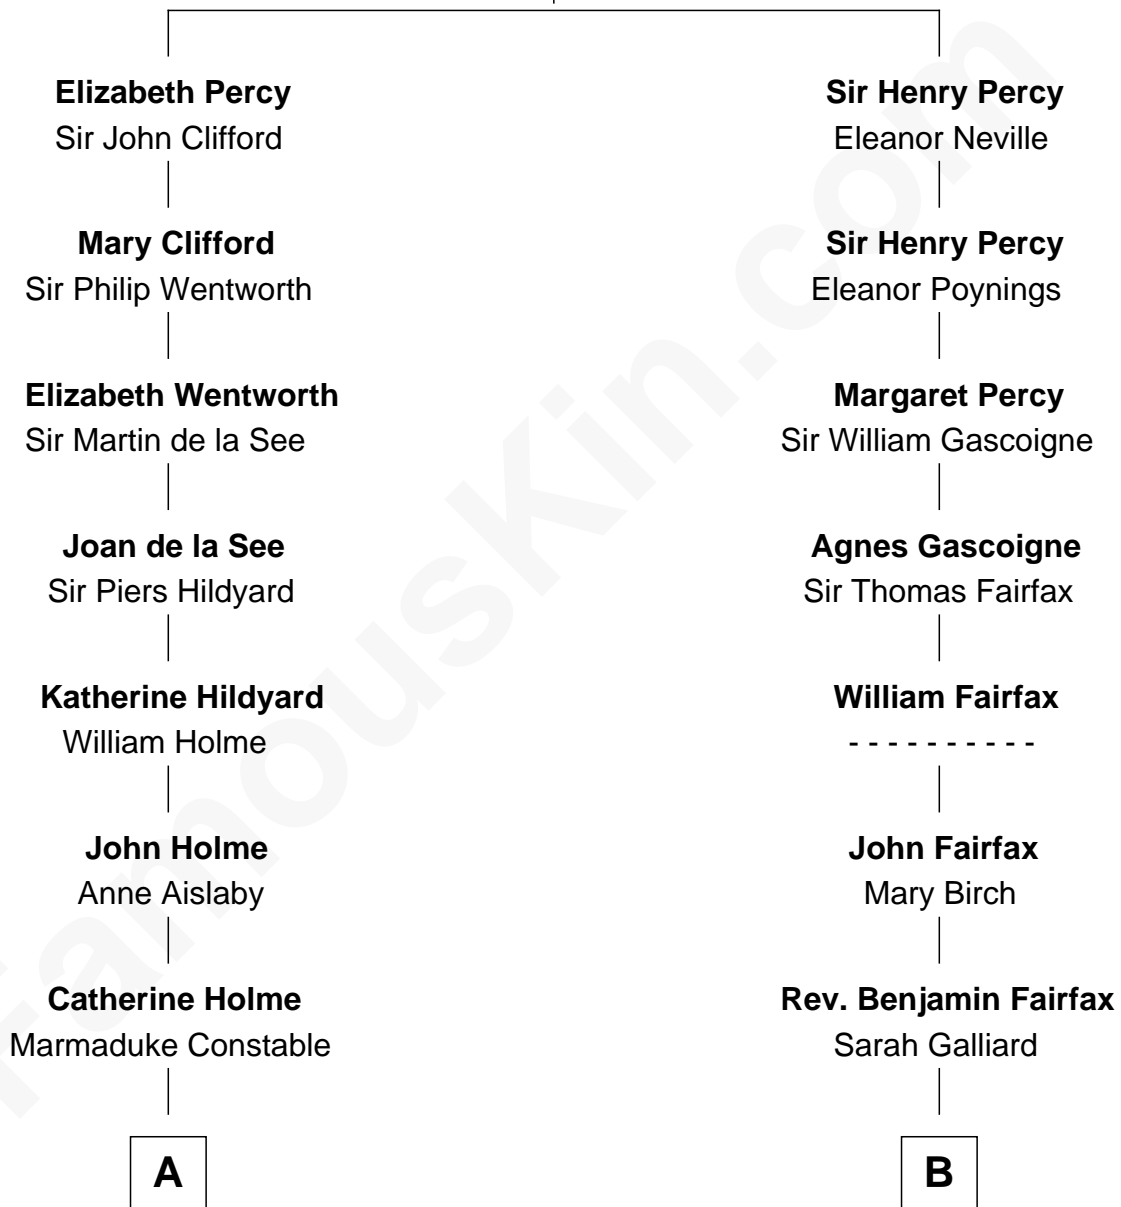

FamousKin.com Relationship Chart of

Illeana Douglas

TV and Movie Actress

12th cousin 8 times removed of

Harriet Martineau

Author of The Hour and the Man

Sir Henry Percy
Elizabeth Mortimer

C

—
Lena Priscilla Shackelford
Edouard Gregory Hesselberg

—
Melvyn Edouard Hesselberg
Rosalind Hightower

—
Gregory Hesselberg
Joan Georgescu

—
Illeana Douglas
TV and Movie Actress

FamousKin.com