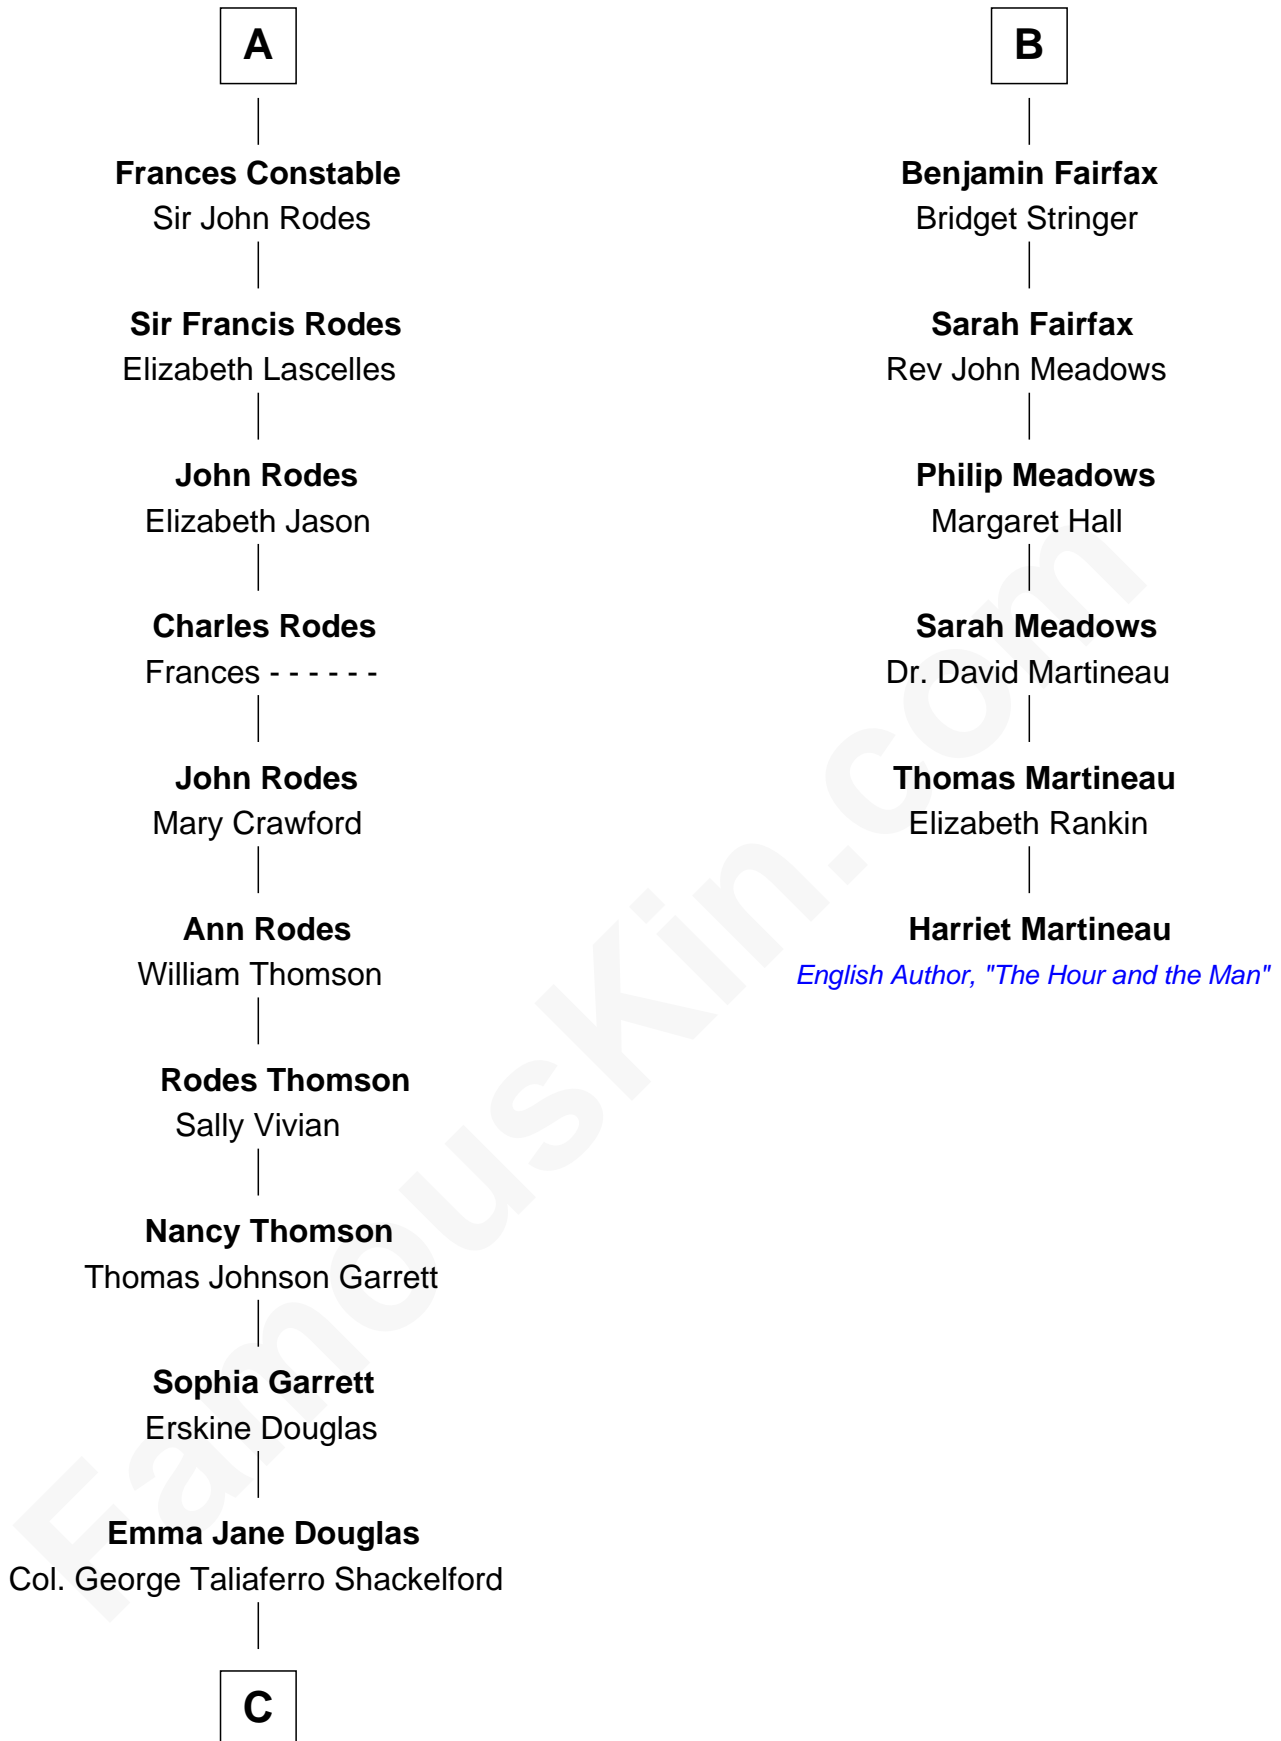

FamousKin.com Relationship Chart of

Illeana Douglas

TV and Movie Actress

12th cousin 8 times removed of

Harriet Martineau

Author of The Hour and the Man

Sir Henry Percy
Elizabeth Mortimer

C

—
Lena Priscilla Shackelford
Edouard Gregory Hesselberg

—
Melvyn Edouard Hesselberg
Rosalind Hightower

—
Gregory Hesselberg
Joan Georgescu

—
Illeana Douglas
TV and Movie Actress

FamousKin.com