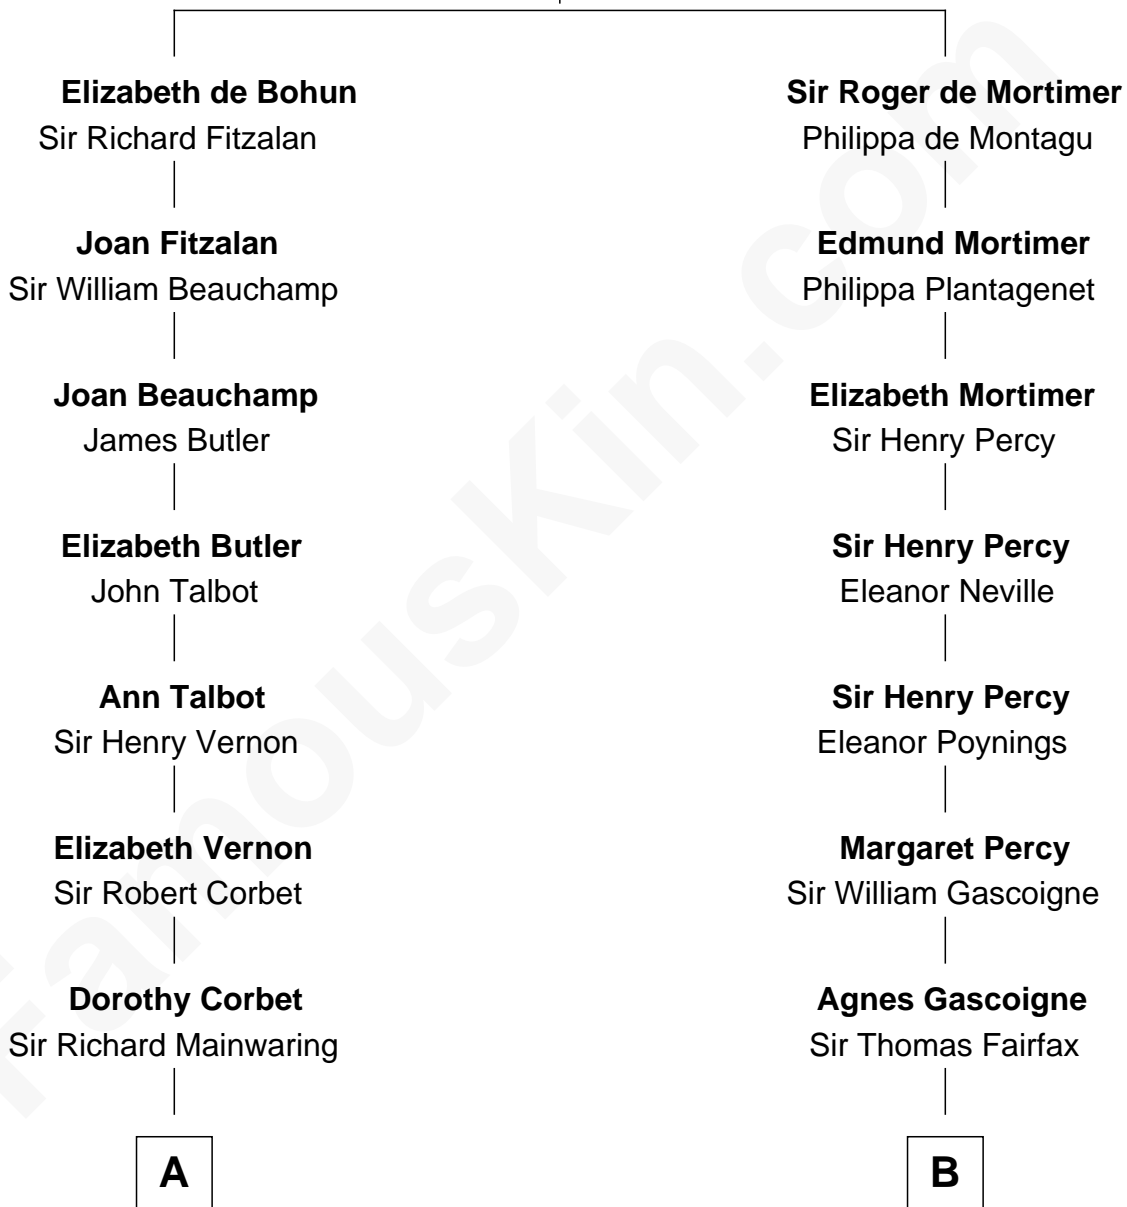

FamousKin.com Relationship Chart of

Illeana Douglas

TV and Movie Actress

15th cousin 5 times removed of

Harriet Martineau

Author of The Hour and the Man

Elizabeth de Badlesmere

with husband
Sir William de Bohun

with husband
Sir Edmund Mortimer

C

—
Lena Priscilla Shackelford
Edouard Gregory Hesselberg

—
Melvyn Edouard Hesselberg
Rosalind Hightower

—
Gregory Hesselberg
Joan Georgescu

—
Illeana Douglas
TV and Movie Actress