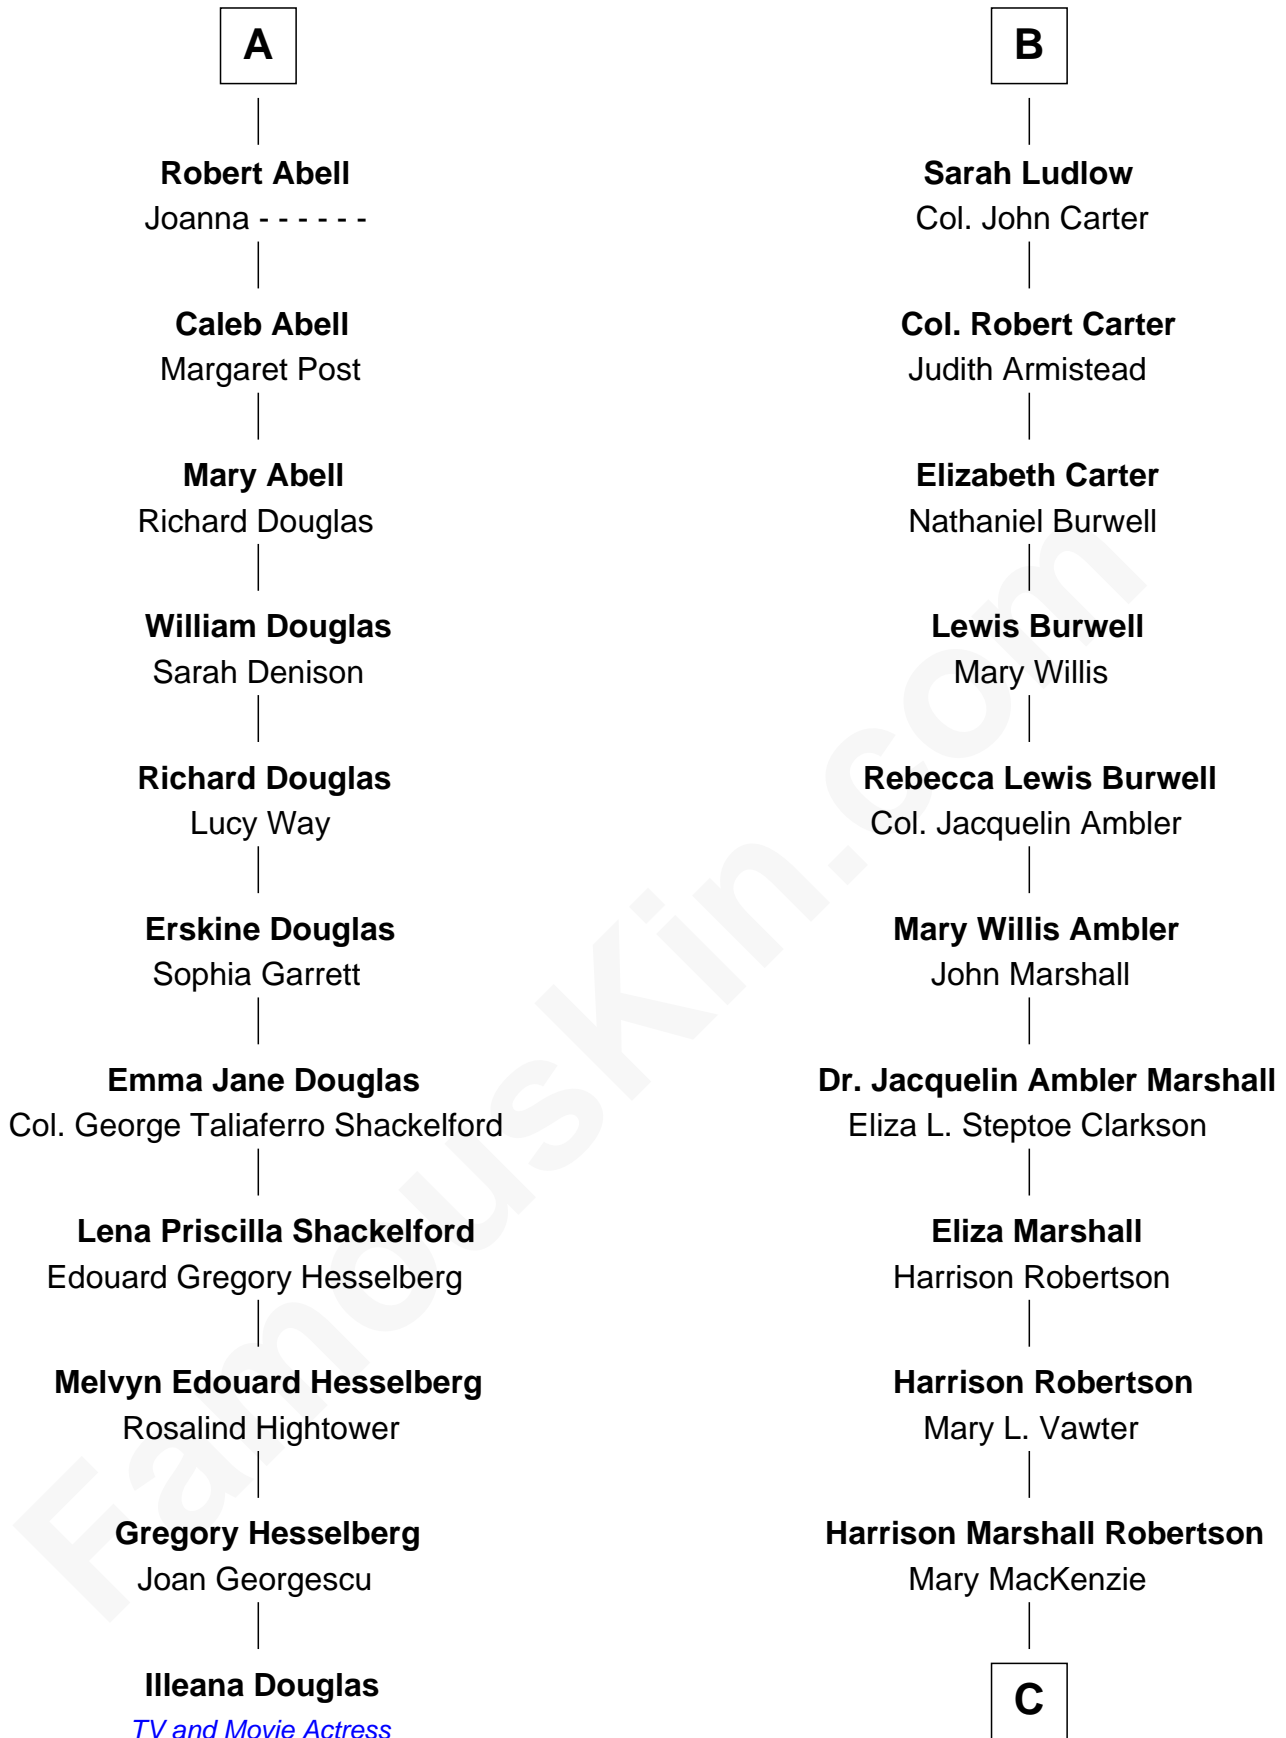

FamousKin.com Relationship Chart of

Ileana Douglas

TV and Movie Actress

17th cousin 1 time removed of

Mary Chapin Carpenter

Singer and Songwriter

Sir Walter Blount

Sancha de Ayala

Sir George Cotton

Mary Onley

Richard Cotton

Mary Mainwaring

Frances Cotton

George Abell

A

Sir Thomas Blount

Margaret de Gresley

Sir Walter Blount

Helena Byron

Sir William Blount

Margaret Echyngam

Elizabeth Blount

Sir Andrews de Windsor

Edith Windsor

George Ludlow

Thomas Ludlow

Jane Pyle

Gabriel Ludlow

Phillis - - - - -

B

C

Mary Bowie Robertson
Chapin Carpenter