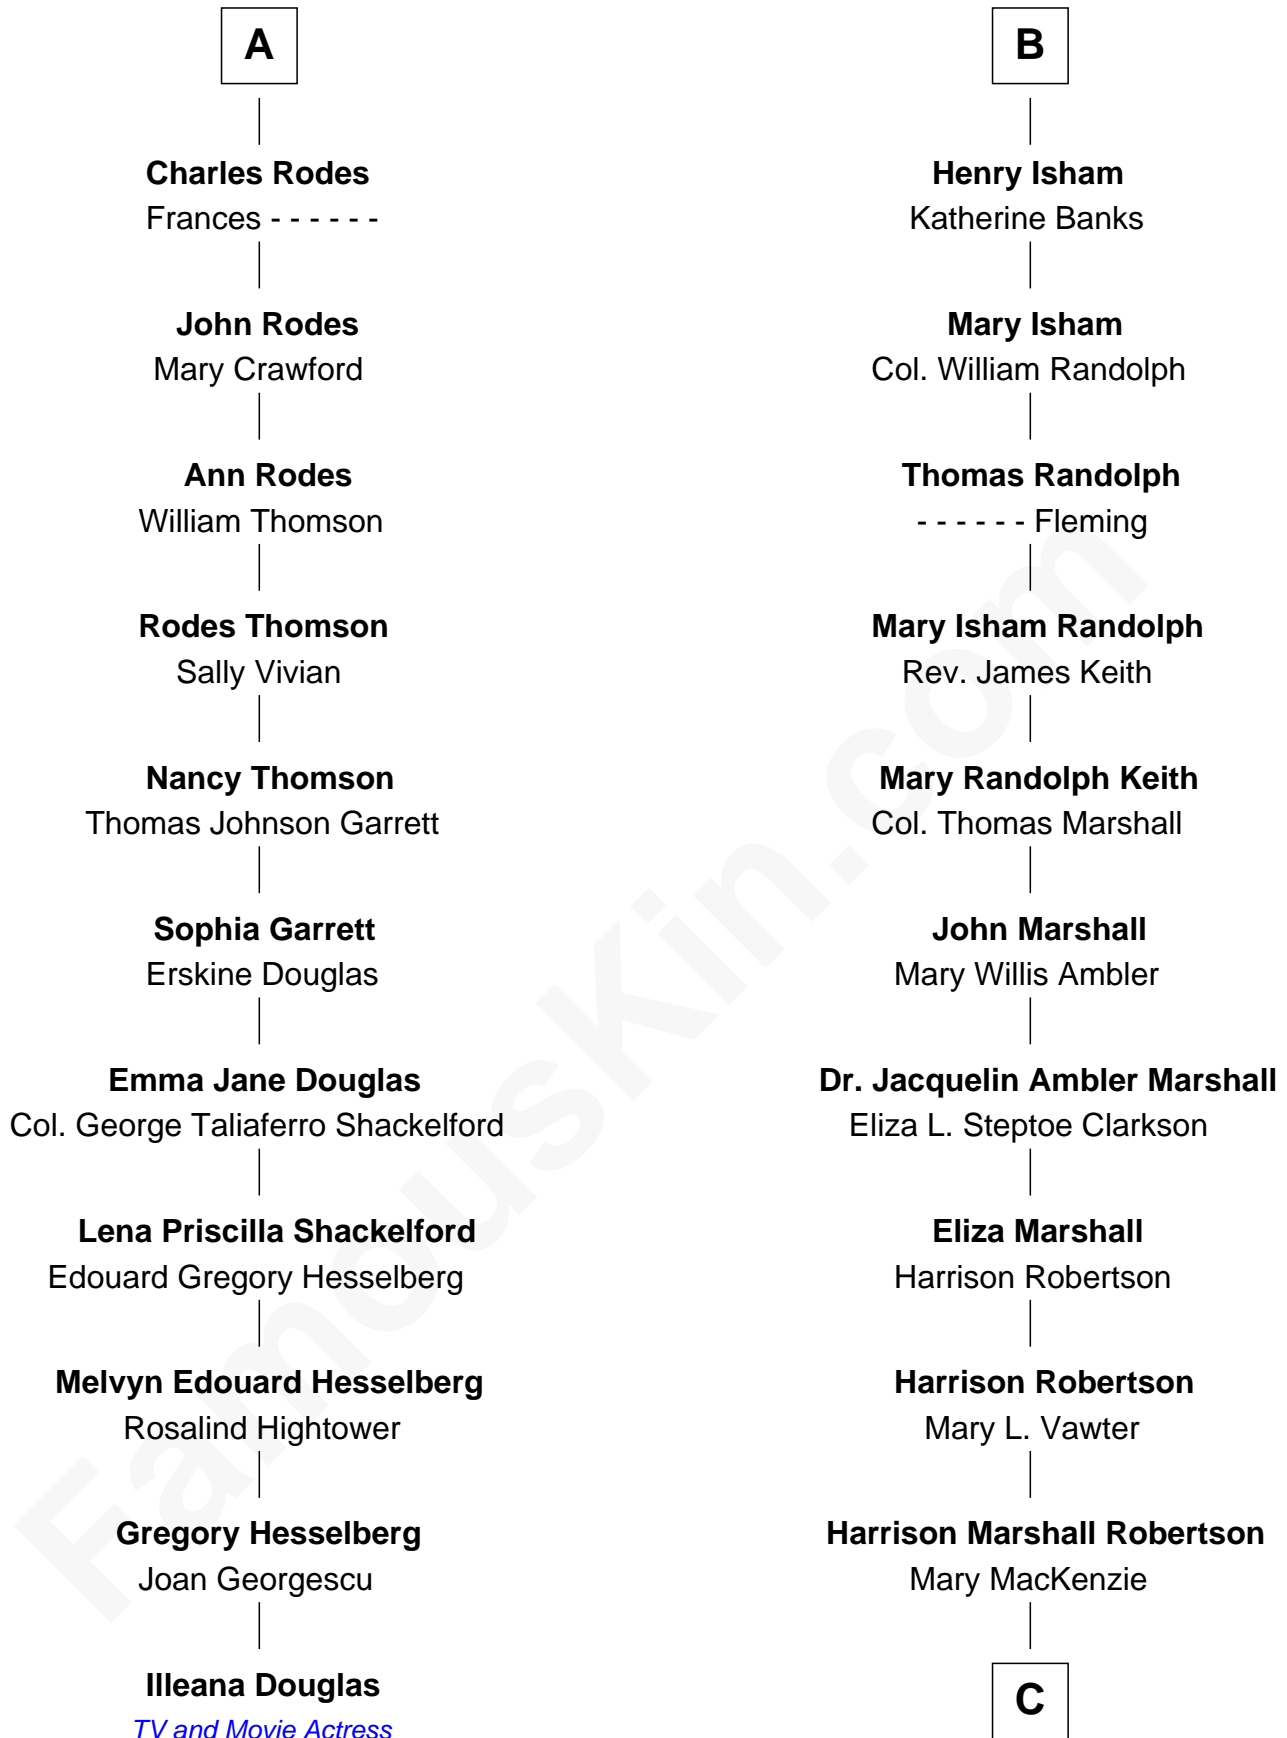

FamousKin.com Relationship Chart of

Ileana Douglas

TV and Movie Actress

17th cousin 1 time removed of

Mary Chapin Carpenter

Singer and Songwriter

Sir Roger Wentworth

Margery Despencer

Sir John Borlase

Anne Borlase

Sir Euseby Isham

William Isham

Mary Brett

B

C

Mary Bowie Robertson
Chapin Carpenter