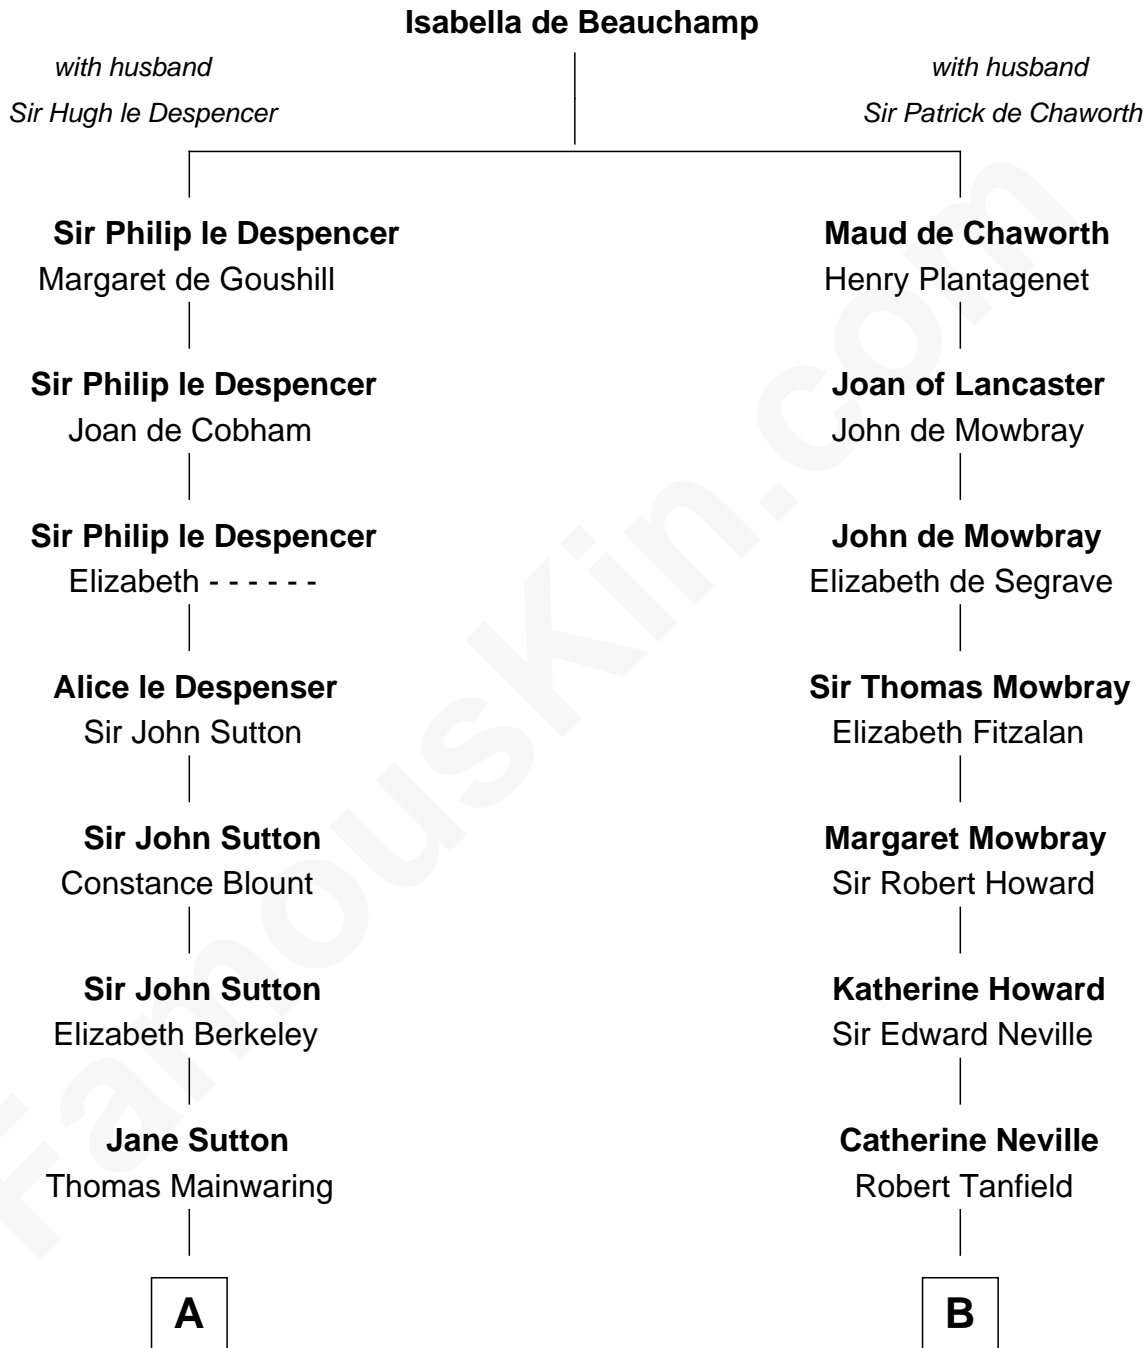

FamousKin.com Relationship Chart of

Ileana Douglas

TV and Movie Actress

17th cousin 4 times removed of

John Marshall

4th Chief Justice of the U.S. Supreme Court

C

Emma Jane Douglas
Col. George Taliaferro Shackelford

Lena Priscilla Shackelford
Edouard Gregory Hesselberg

Melvyn Edouard Hesselberg
Rosalind Hightower

Gregory Hesselberg
Joan Georgescu

Illeana Douglas
TV and Movie Actress

FamousKin.com