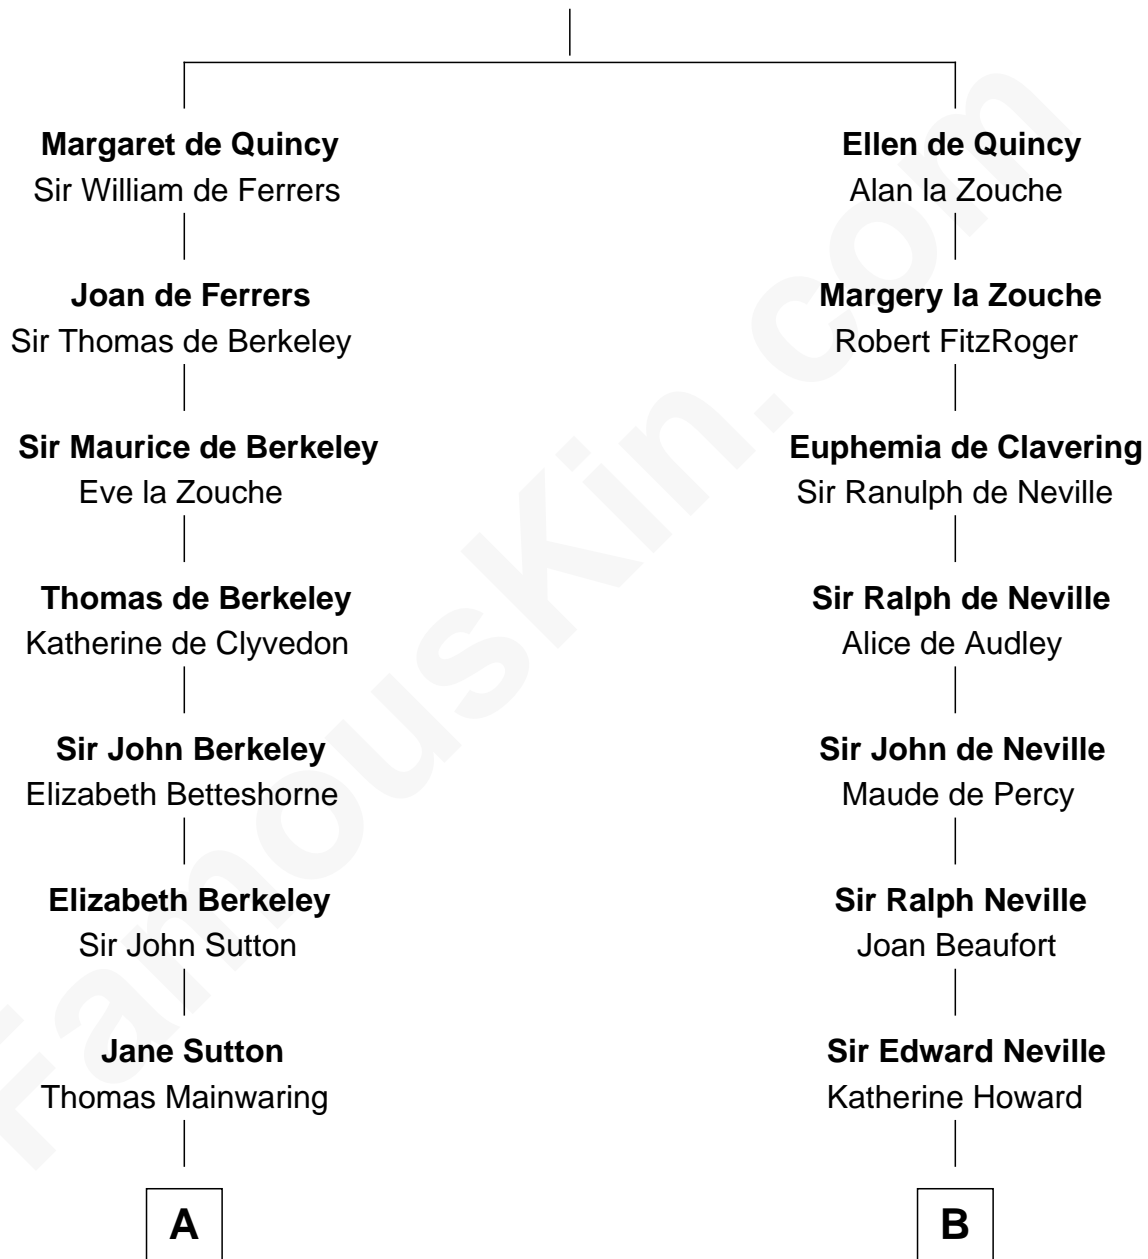

FamousKin.com Relationship Chart of

Illeana Douglas

TV and Movie Actress

18th cousin 3 times removed of

John Marshall

4th Chief Justice of the U.S. Supreme Court

Sir Roger de Quincy

Helen of Galloway

C

Emma Jane Douglas
Col. George Taliaferro Shackelford

Lena Priscilla Shackelford
Edouard Gregory Hesselberg

Melvyn Edouard Hesselberg
Rosalind Hightower

Gregory Hesselberg
Joan Georgescu

Illeana Douglas
TV and Movie Actress

D

Mary Randolph Keith
Col. Thomas Marshall

John Marshall
U.S. Supreme Court Chief Justice