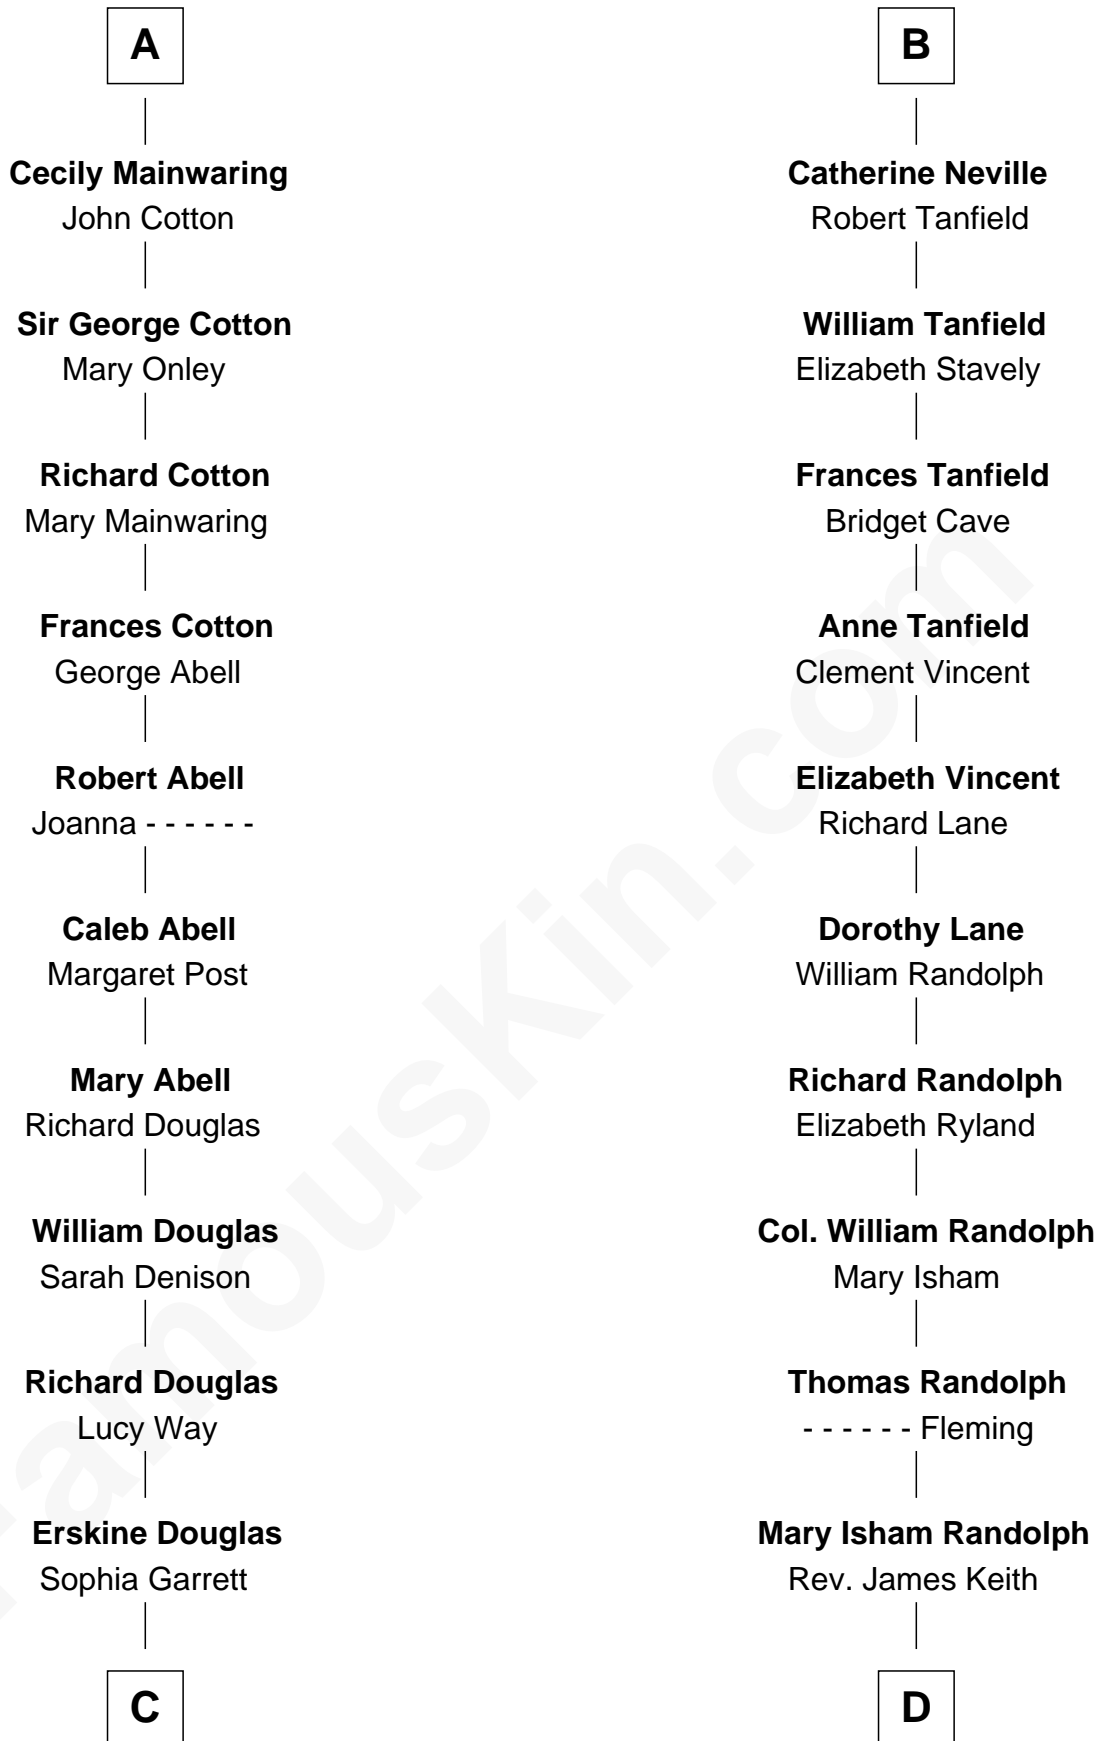

FamousKin.com Relationship Chart of

Illeana Douglas

TV and Movie Actress

18th cousin 3 times removed of

John Marshall

4th Chief Justice of the U.S. Supreme Court

Sir Roger de Quincy

Helen of Galloway

C

Emma Jane Douglas
Col. George Taliaferro Shackelford

Lena Priscilla Shackelford
Edouard Gregory Hesselberg

Melvyn Edouard Hesselberg
Rosalind Hightower

Gregory Hesselberg
Joan Georgescu

Illeana Douglas
TV and Movie Actress