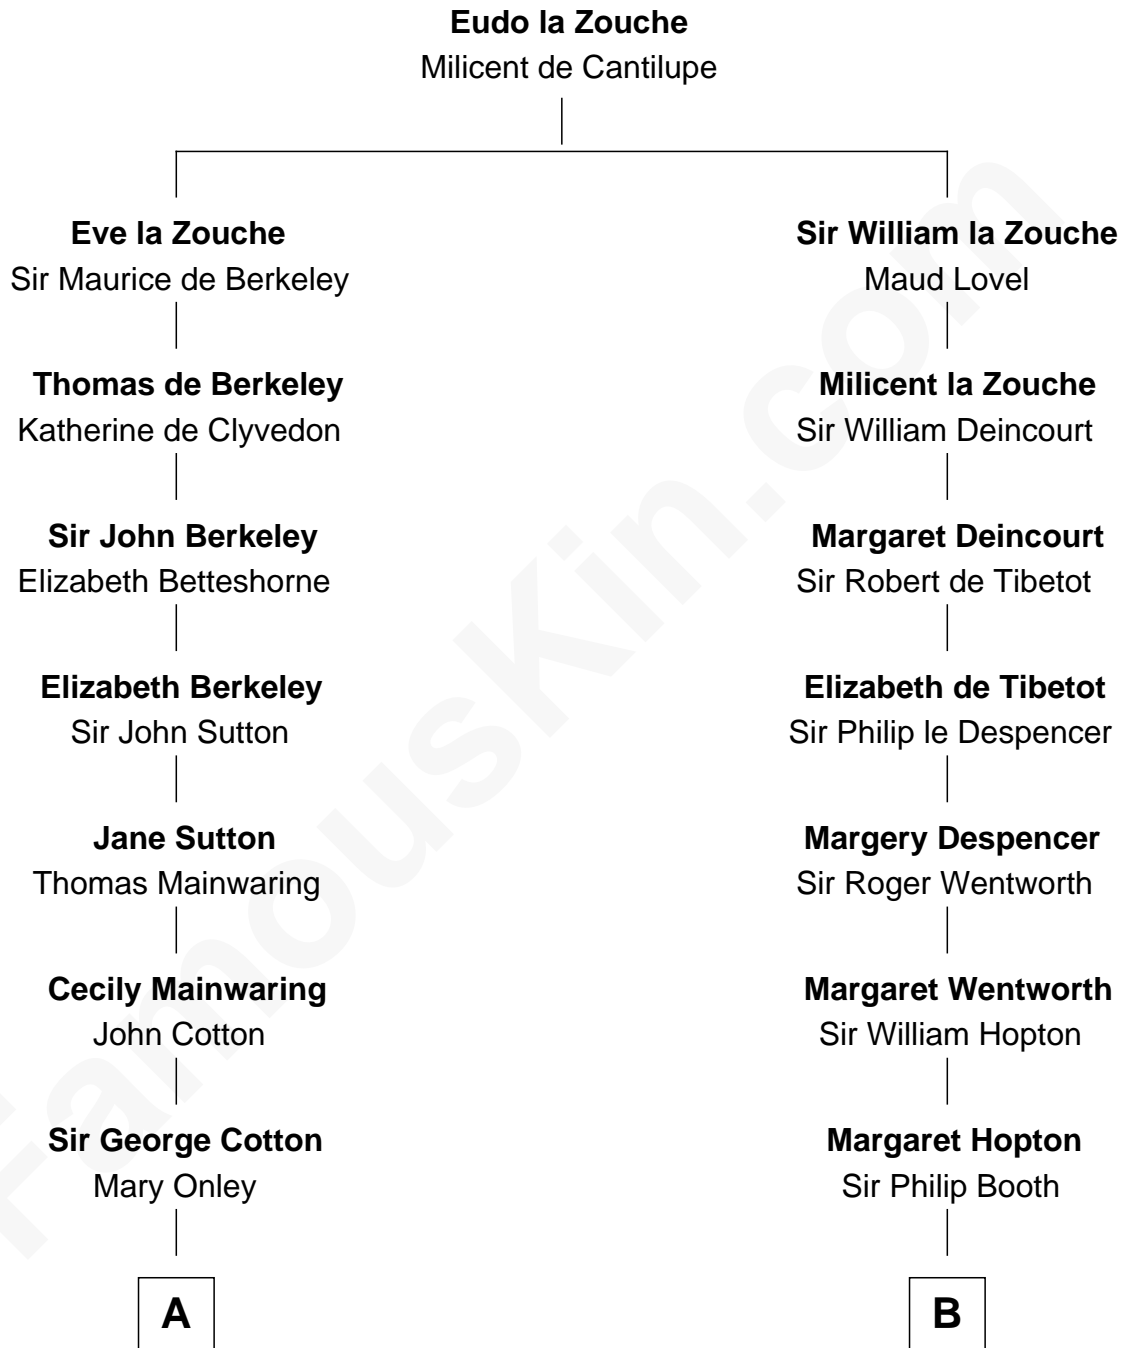

FamousKin.com Relationship Chart of

Ileana Douglas

TV and Movie Actress

17th cousin 2 times removed of

John Marshall

4th Chief Justice of the U.S. Supreme Court

C

—
Melvyn Edouard Hesselberg

Rosalind Hightower

—
Gregory Hesselberg

Joan Georgescu

—
Illeana Douglas

TV and Movie Actress

FamousKin.com