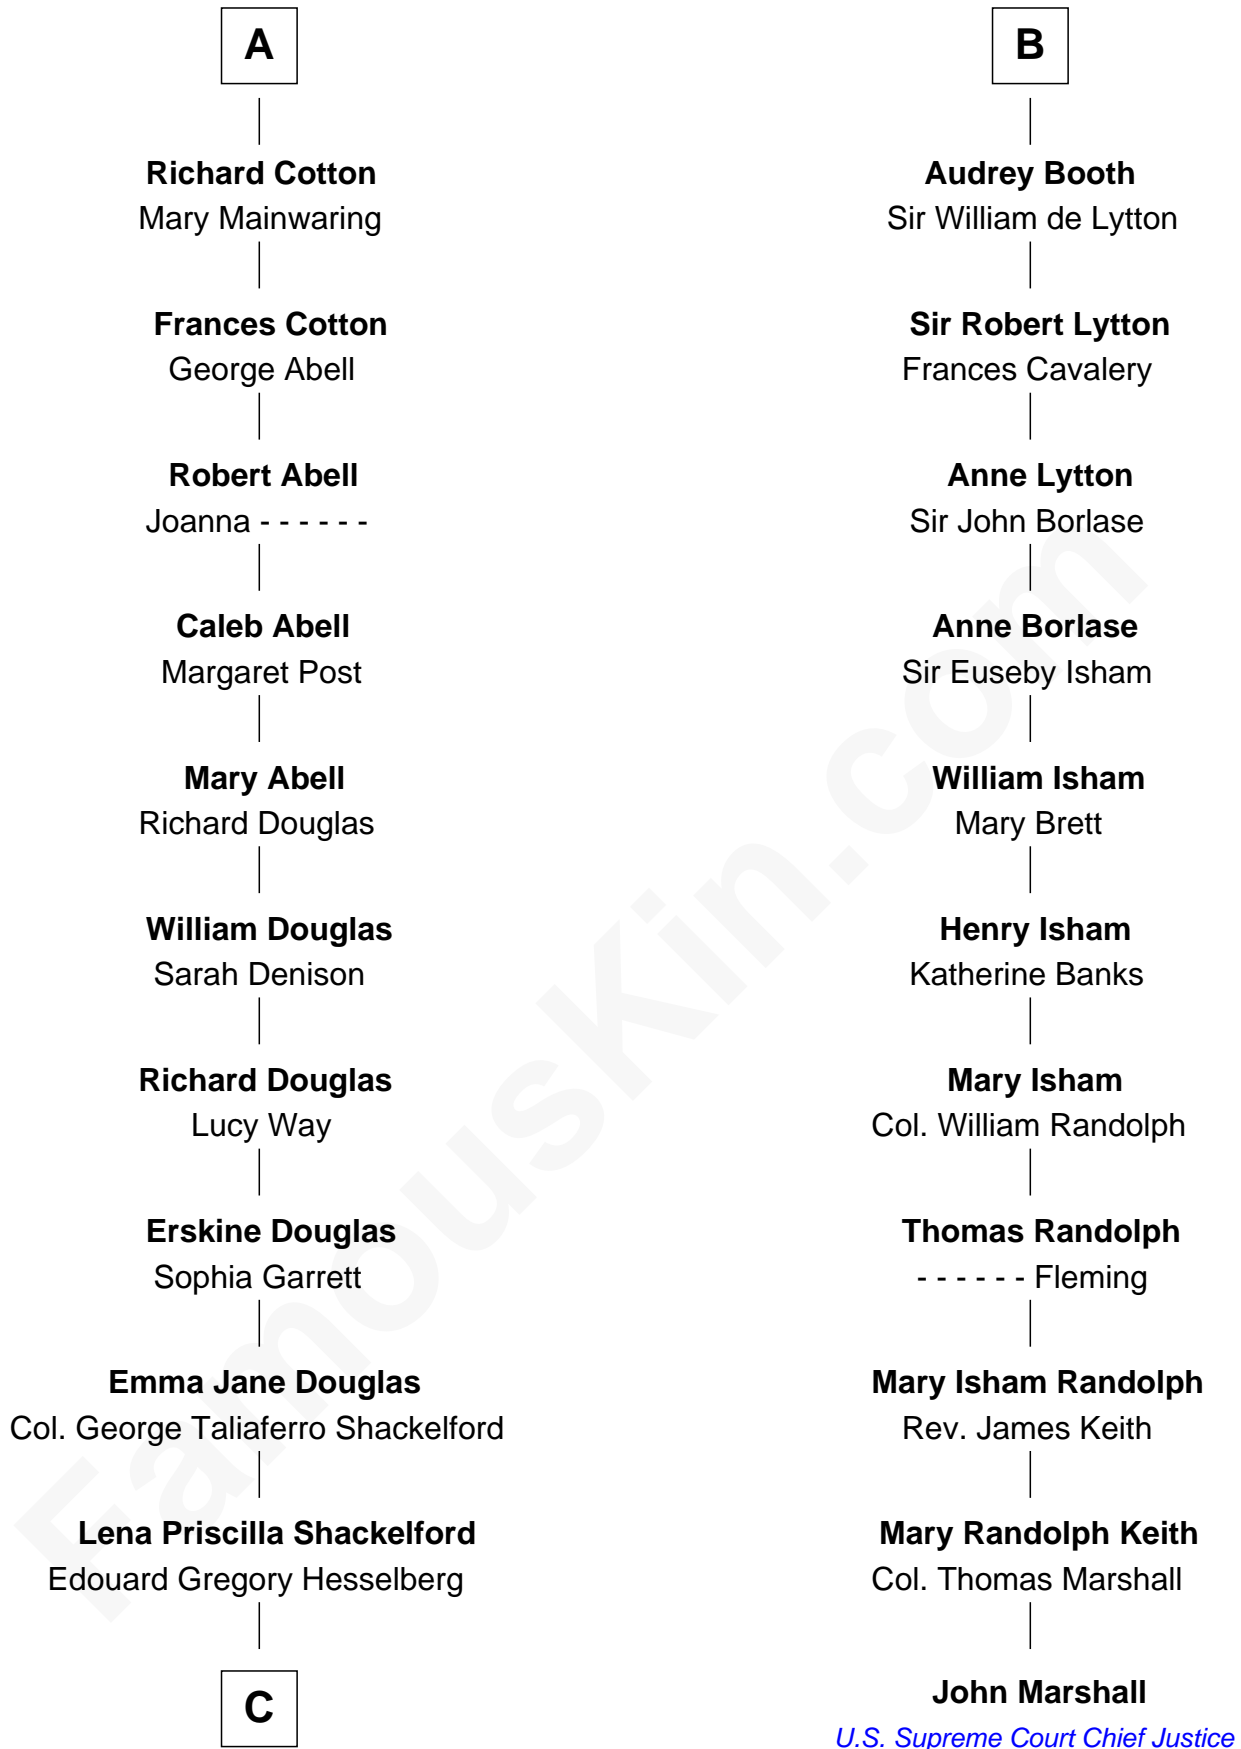

FamousKin.com Relationship Chart of

Ileana Douglas

TV and Movie Actress

17th cousin 2 times removed of

John Marshall

4th Chief Justice of the U.S. Supreme Court

C

—
Melvyn Edouard Hesselberg

Rosalind Hightower

—
Gregory Hesselberg

Joan Georgescu

—
Illeana Douglas

TV and Movie Actress

FamousKin.com