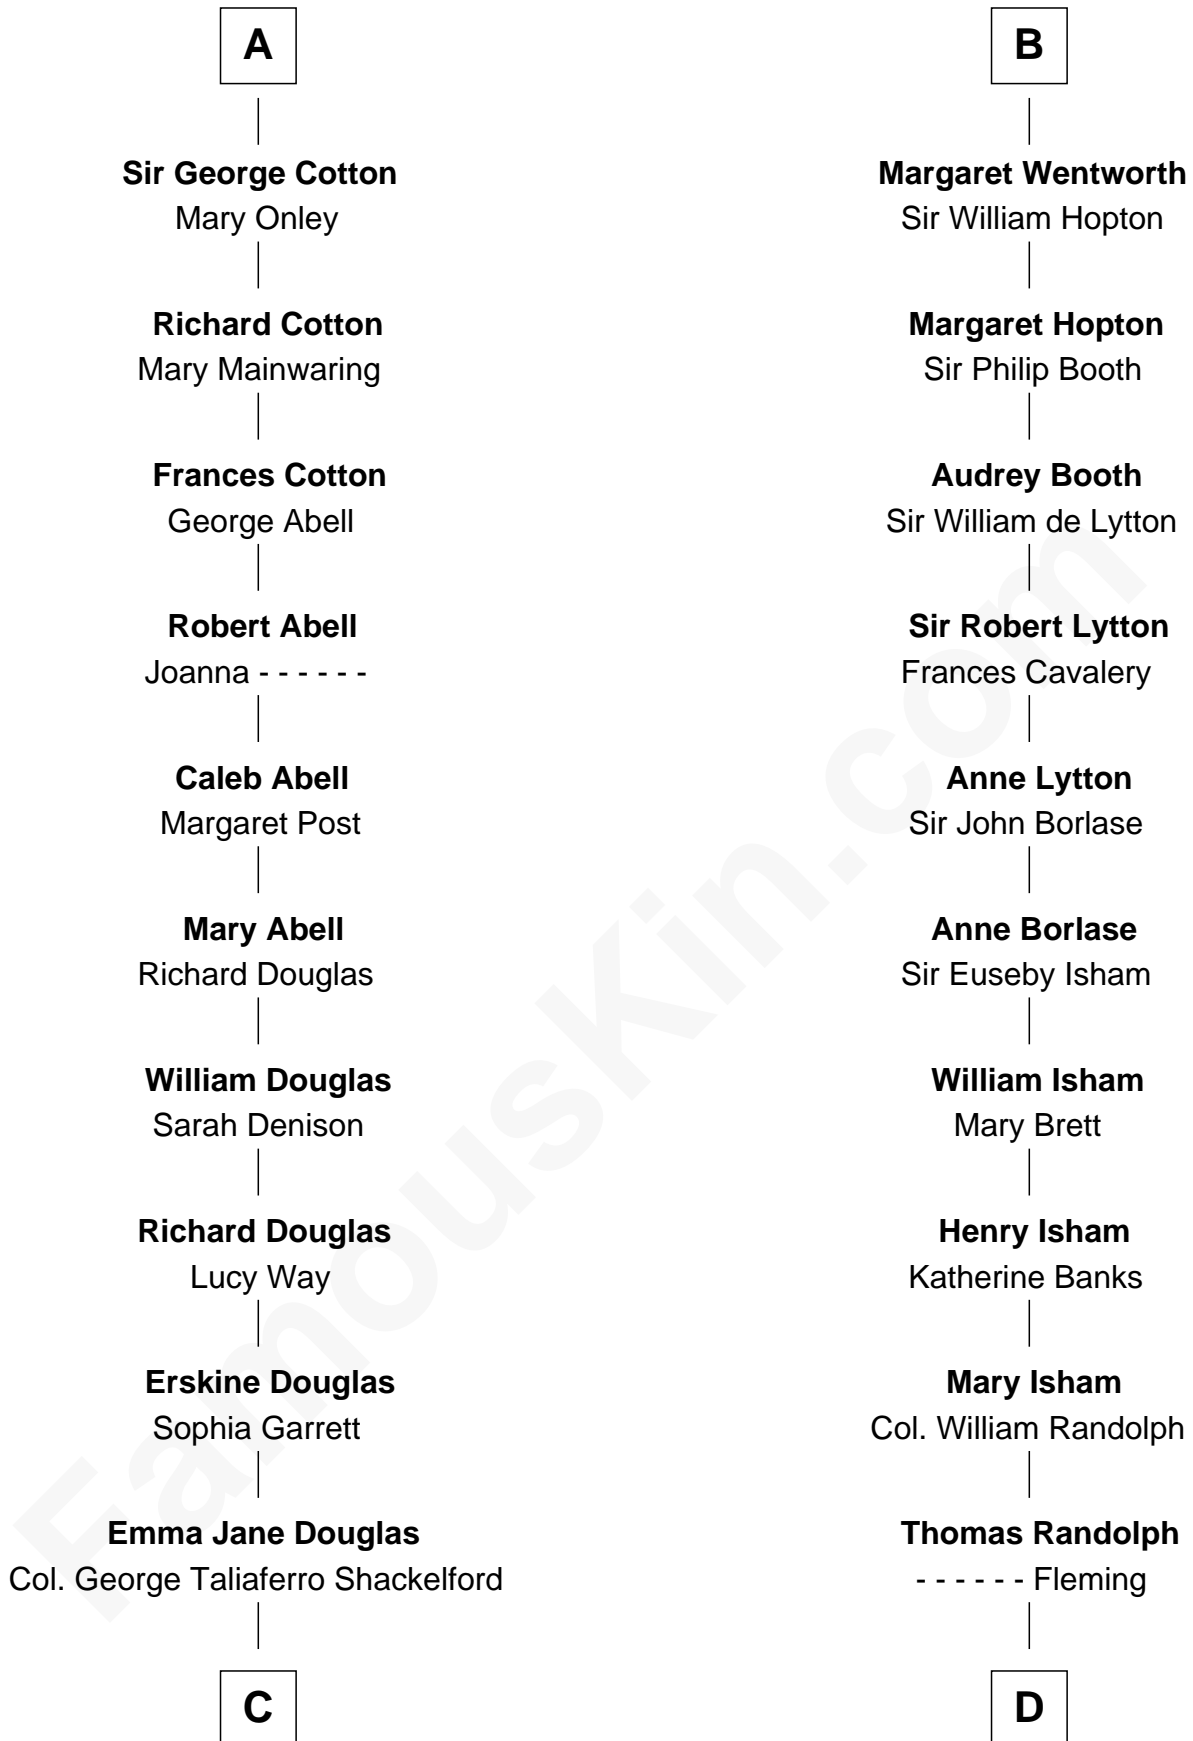

# FamousKin.com Relationship Chart of

**Illeana Douglas**

*TV and Movie Actress*

19th cousin 1 time removed of

**John Marshall**

*4th Chief Justice of the U.S. Supreme Court*

**C**

**Lena Priscilla Shackelford**  
Edouard Gregory Hesselberg

**Melvyn Edouard Hesselberg**  
Rosalind Hightower

**Gregory Hesselberg**  
Joan Georgescu

**Illeana Douglas**  
*TV and Movie Actress*

**D**

**Mary Isham Randolph**  
Rev. James Keith

**Mary Randolph Keith**  
Col. Thomas Marshall