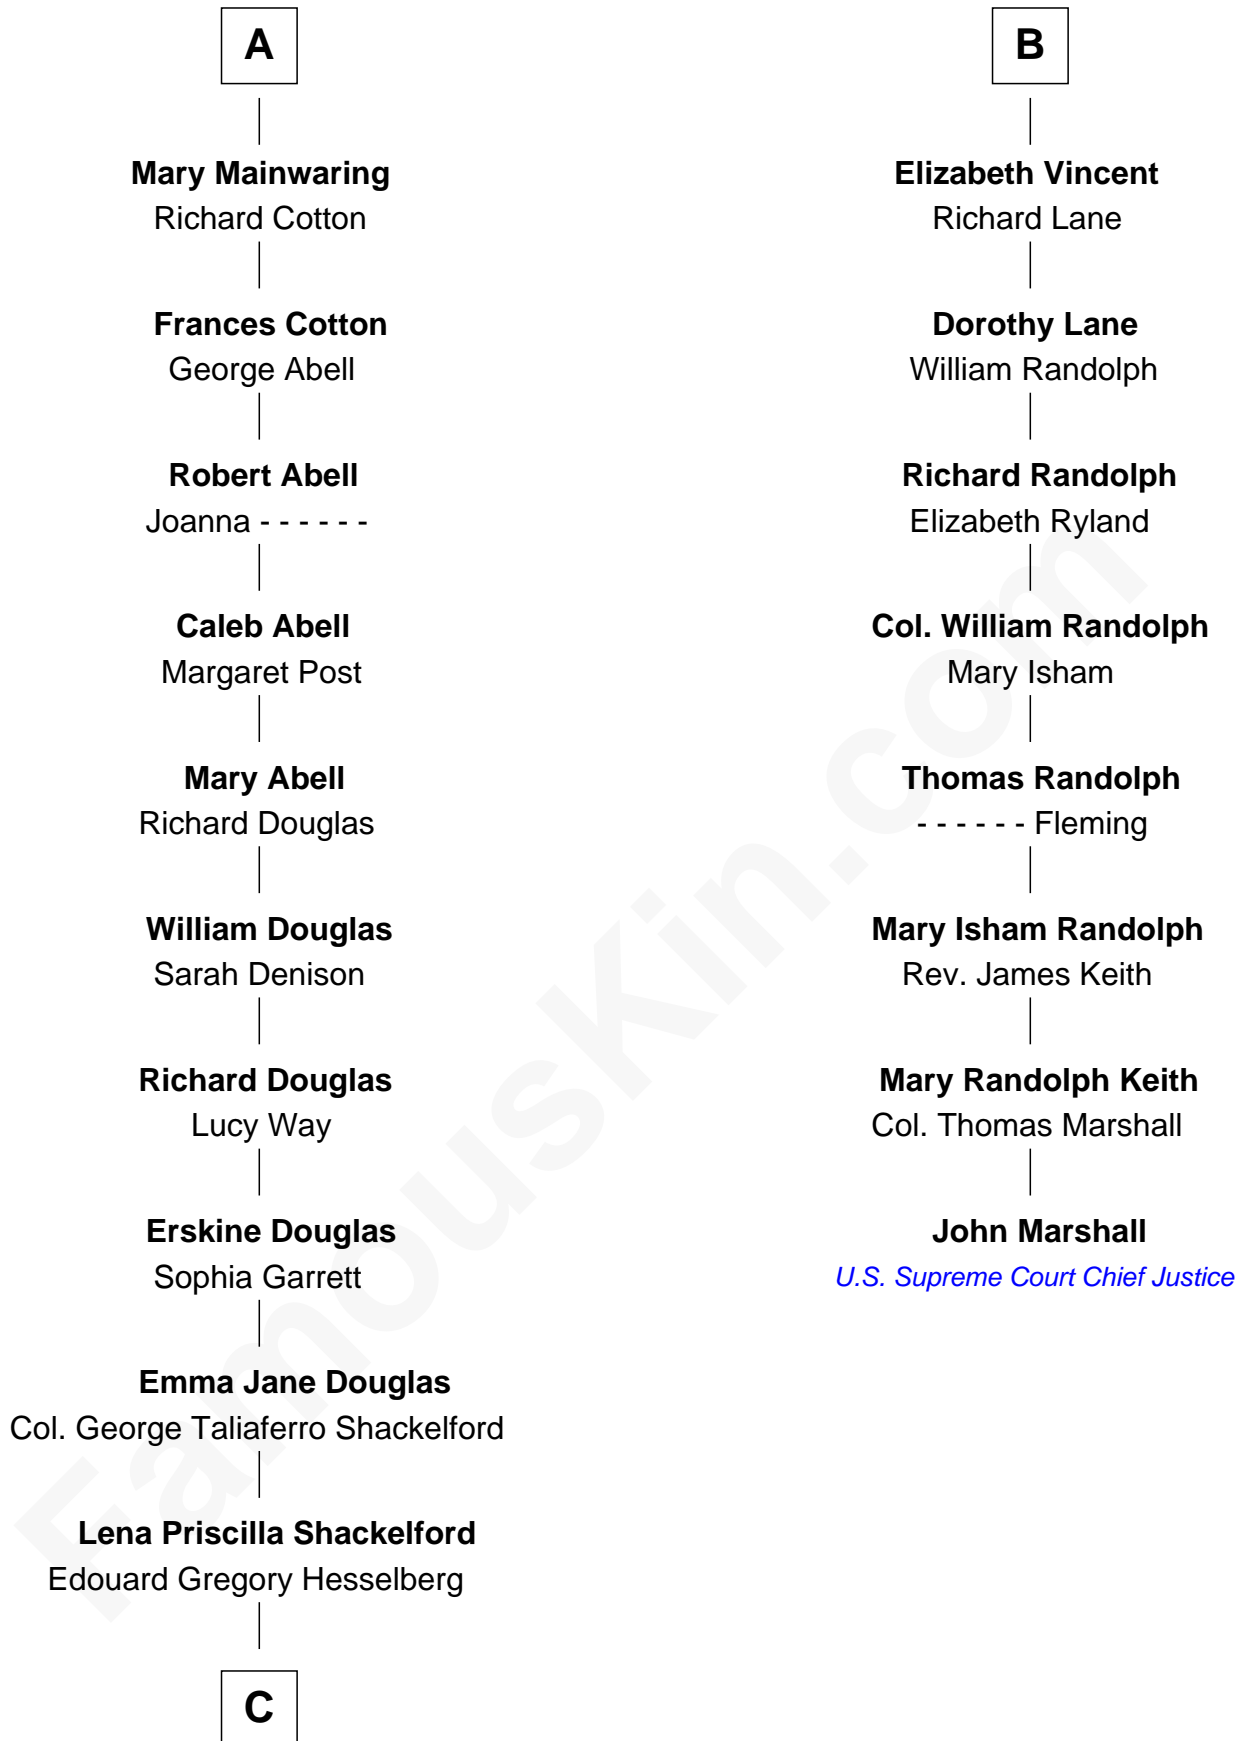

FamousKin.com Relationship Chart of

Ileana Douglas

TV and Movie Actress

14th cousin 5 times removed of

John Marshall

4th Chief Justice of the U.S. Supreme Court

Sir Richard Fitzalan

Elizabeth de Bohun

C

—
Melvyn Edouard Hesselberg

Rosalind Hightower

—
Gregory Hesselberg

Joan Georgescu

—
Illeana Douglas

TV and Movie Actress

FamousKin.com