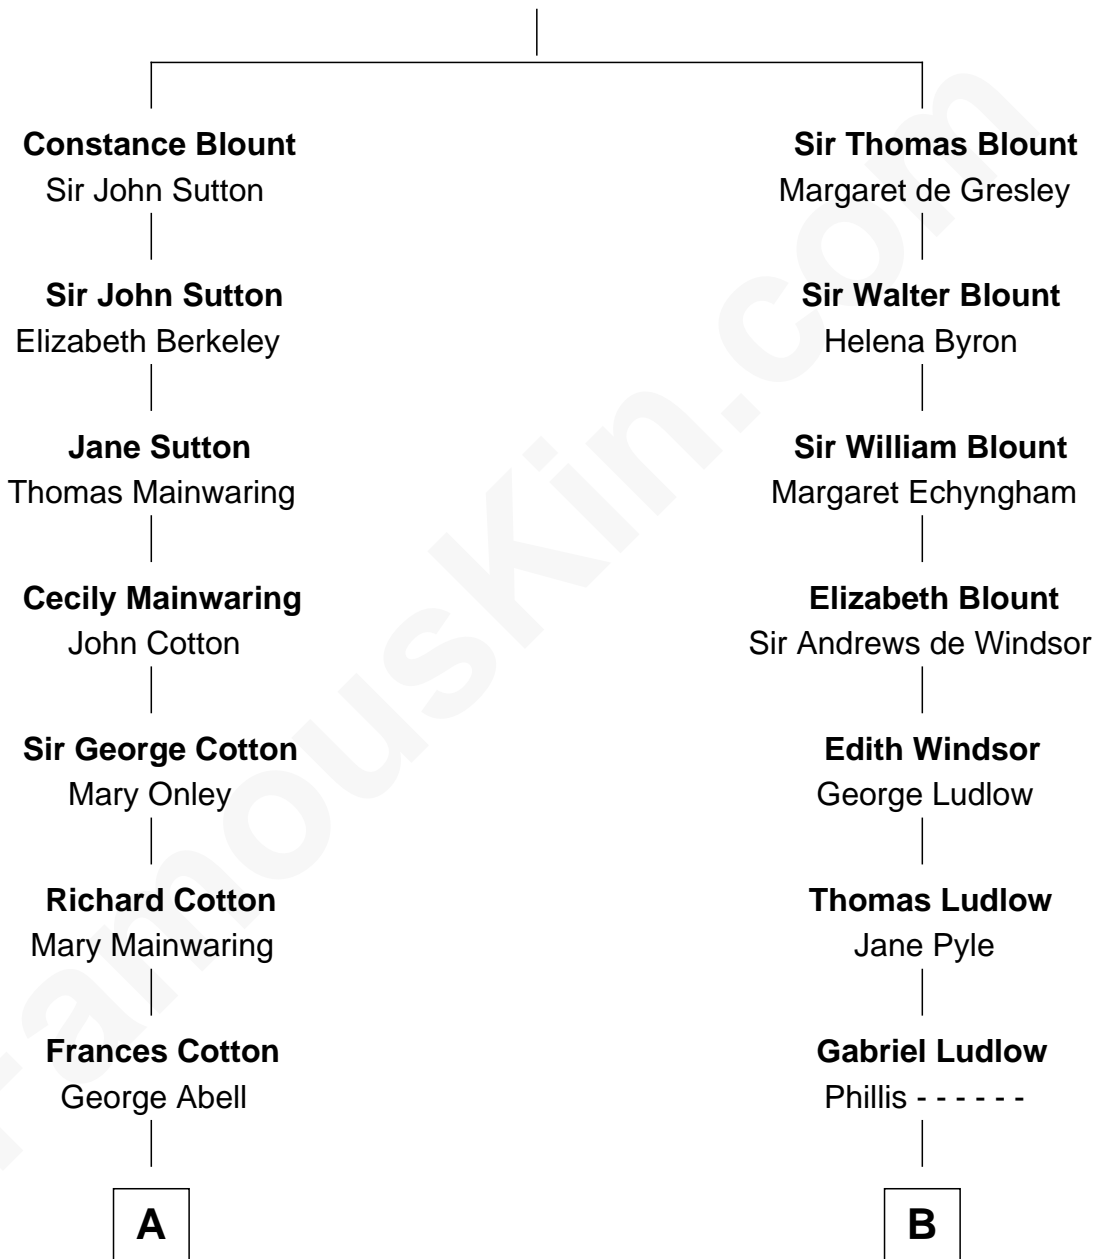

FamousKin.com Relationship Chart of

Ileana Douglas

TV and Movie Actress

17th cousin 1 time removed of

Edward Norton

Movie Actor

Sir Walter Blount

Sancha de Ayala

C

Edward Mower Norton
Lydia Robinson Rouse

Edward Norton
Movie Actor

FamousKin.com