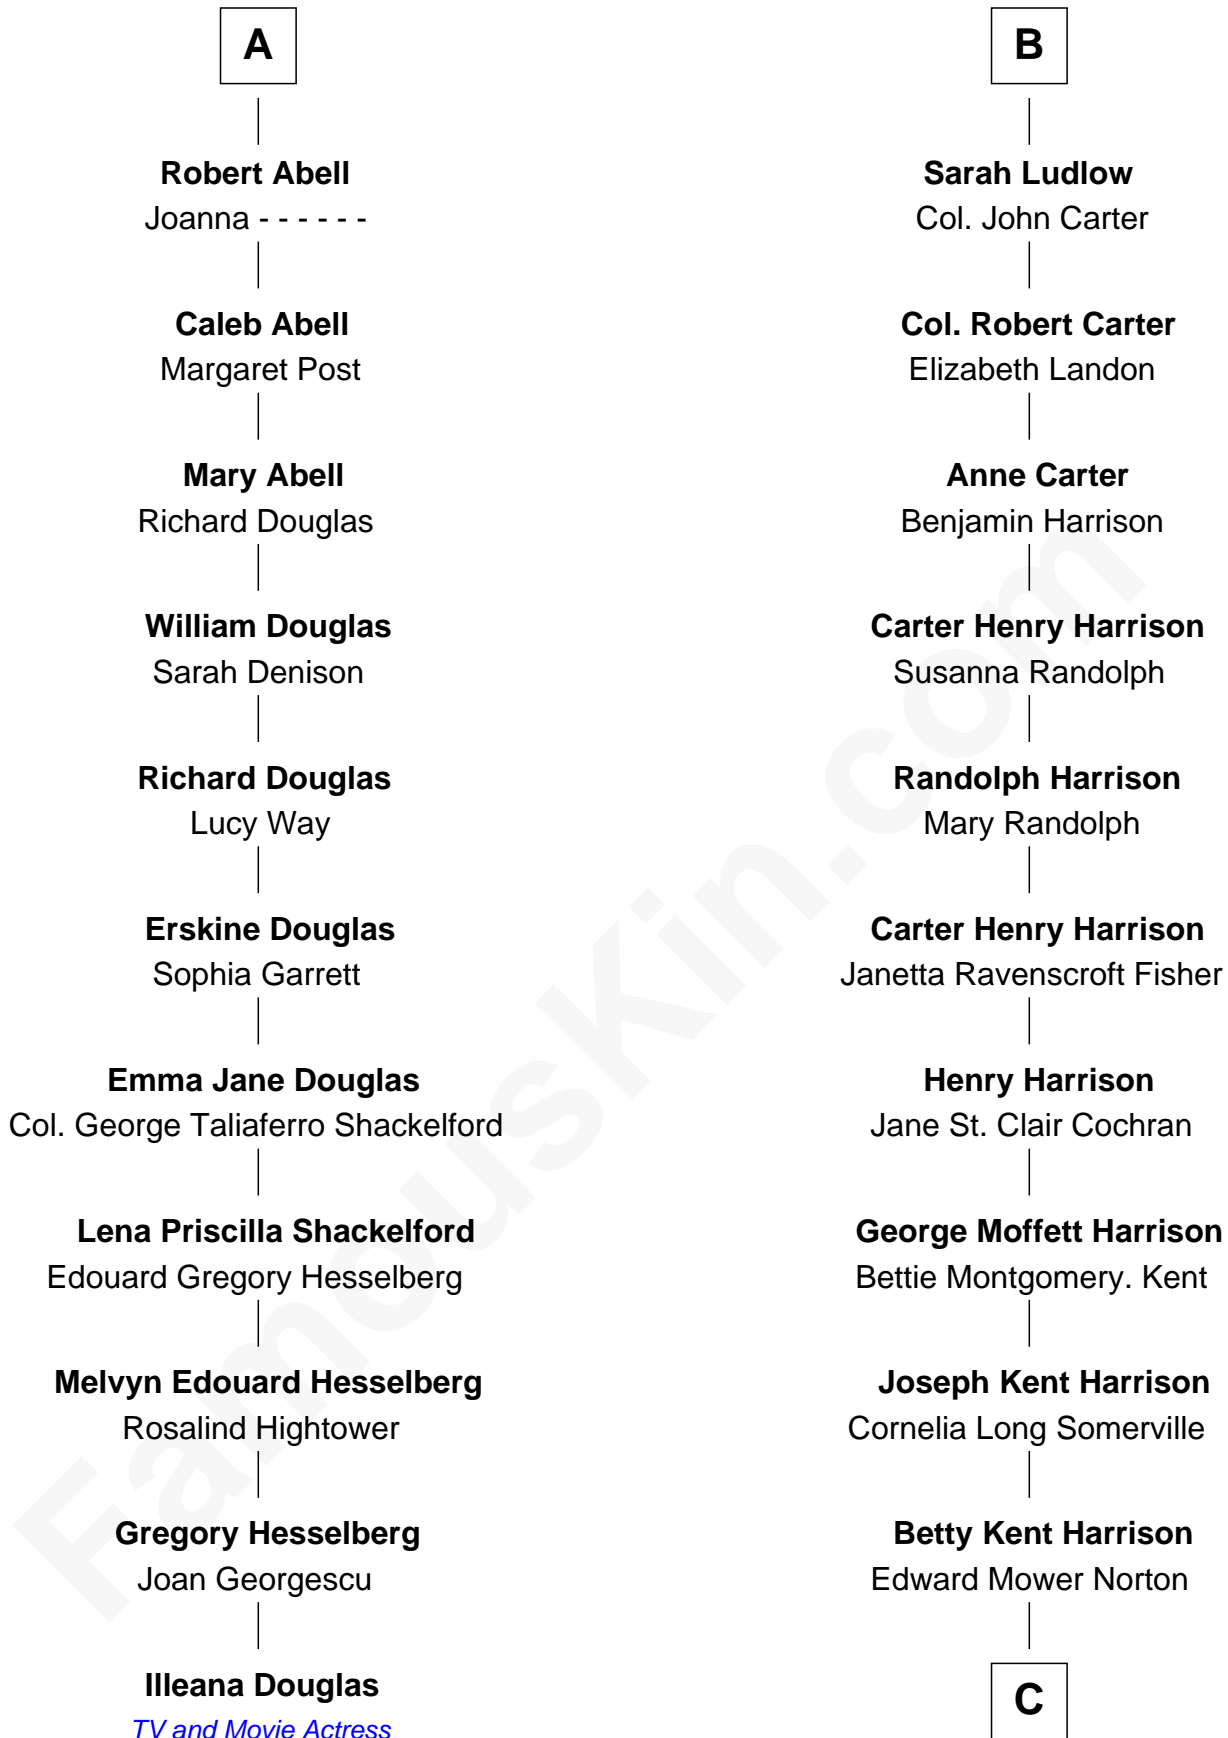

FamousKin.com Relationship Chart of

Ileana Douglas

TV and Movie Actress

17th cousin 1 time removed of

Edward Norton

Movie Actor

Sir Walter Blount

Sancha de Ayala

C

Edward Mower Norton
Lydia Robinson Rouse

Edward Norton
Movie Actor

FamousKin.com