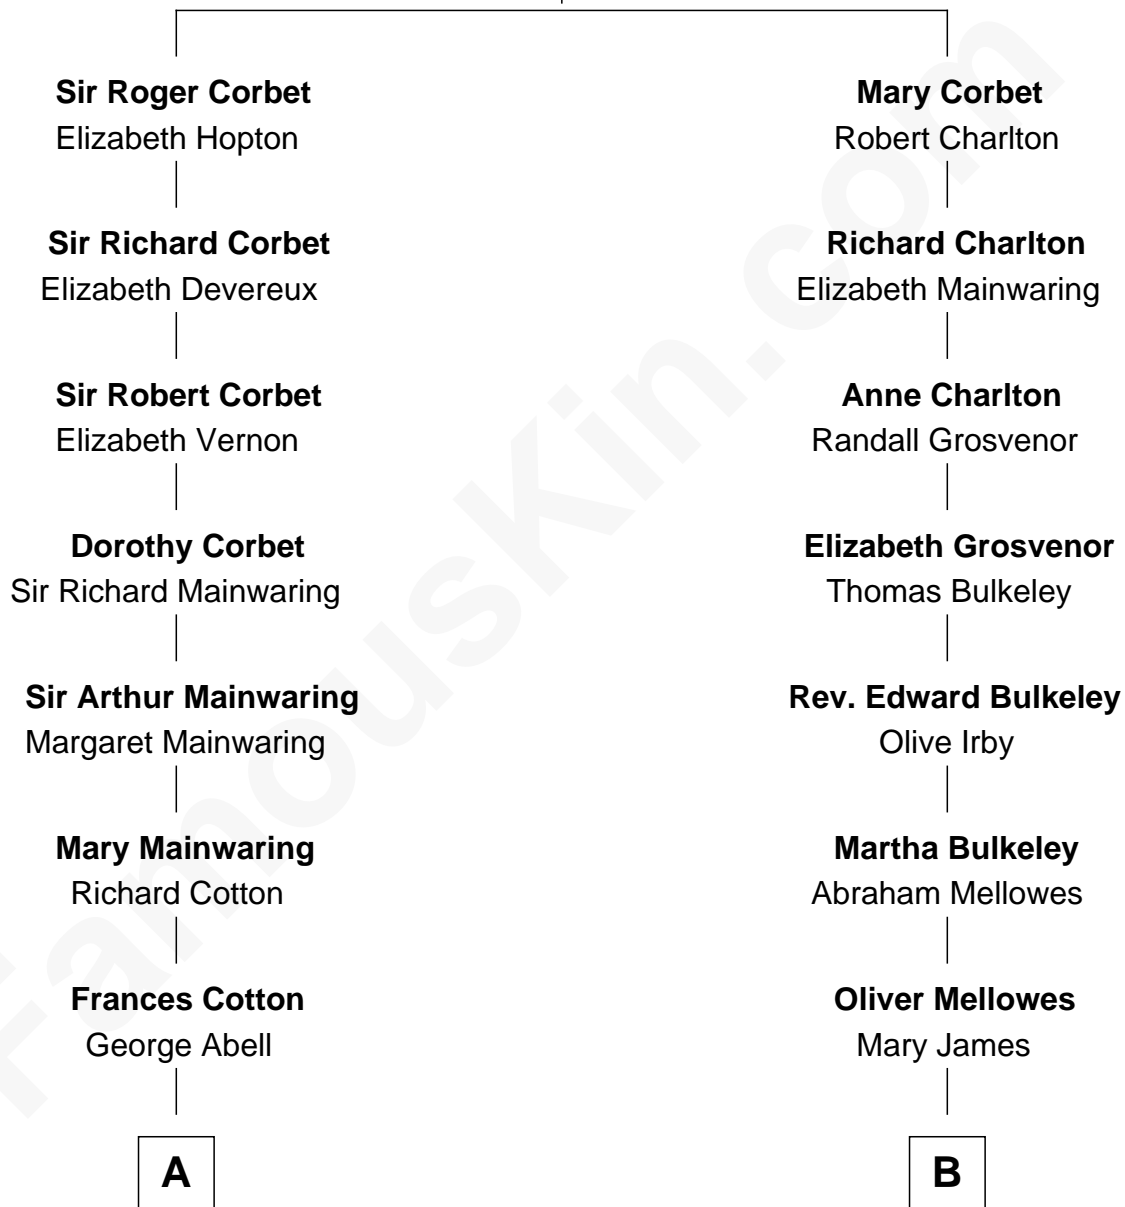

FamousKin.com Relationship Chart of

Ileana Douglas

TV and Movie Actress

17th cousin 1 time removed of

Edward Norton

Movie Actor

Sir Robert Corbet

Margaret - - - - -

C

Edward Mower Norton
Lydia Robinson Rouse

Edward Norton
Movie Actor

FamousKin.com