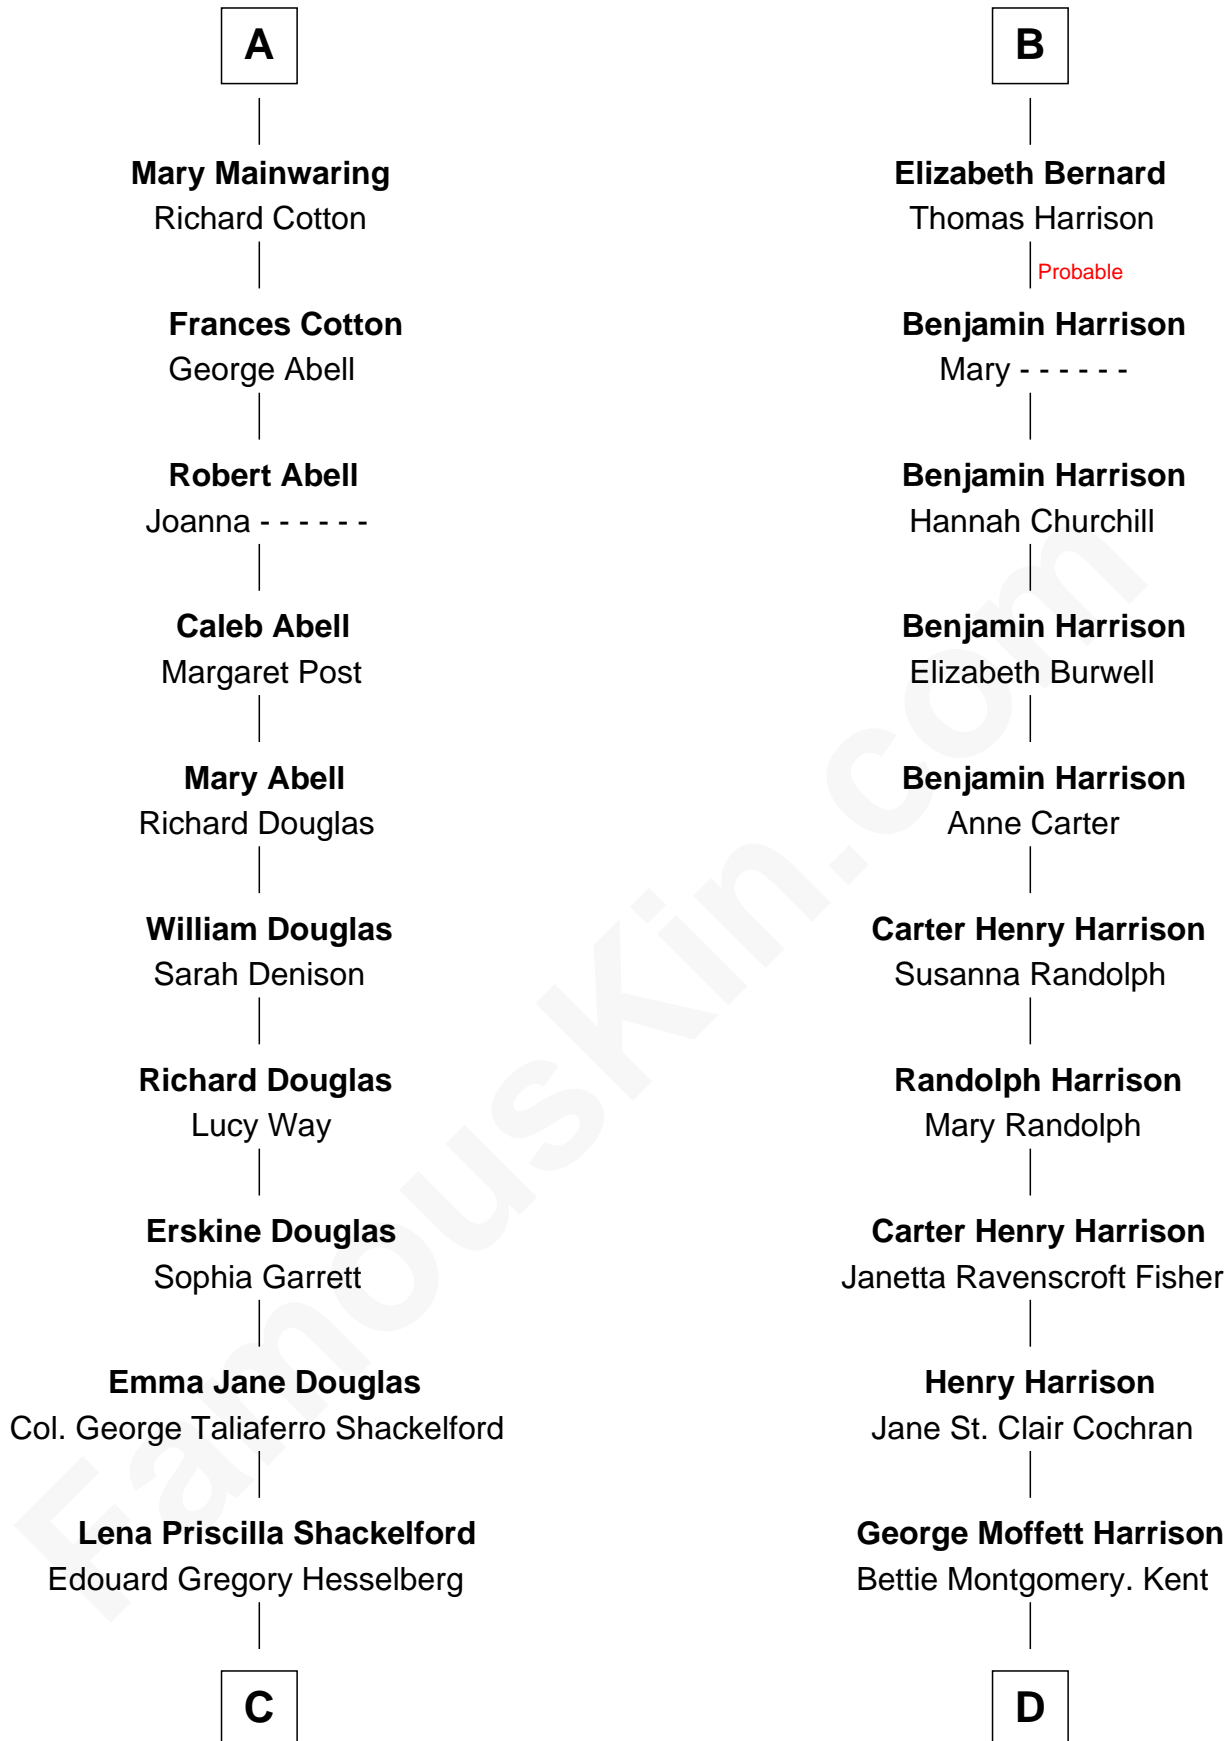

FamousKin.com Relationship Chart of

Ileana Douglas

TV and Movie Actress

19th cousin 1 time removed of

Edward Norton

Movie Actor

John de Welles

Maud de Roos

Margaret Daundelyn

John Bernard

Cecily Muscote

Francis Bernard

Alice Hazlewood

B

C

Melvyn Edouard Hesselberg