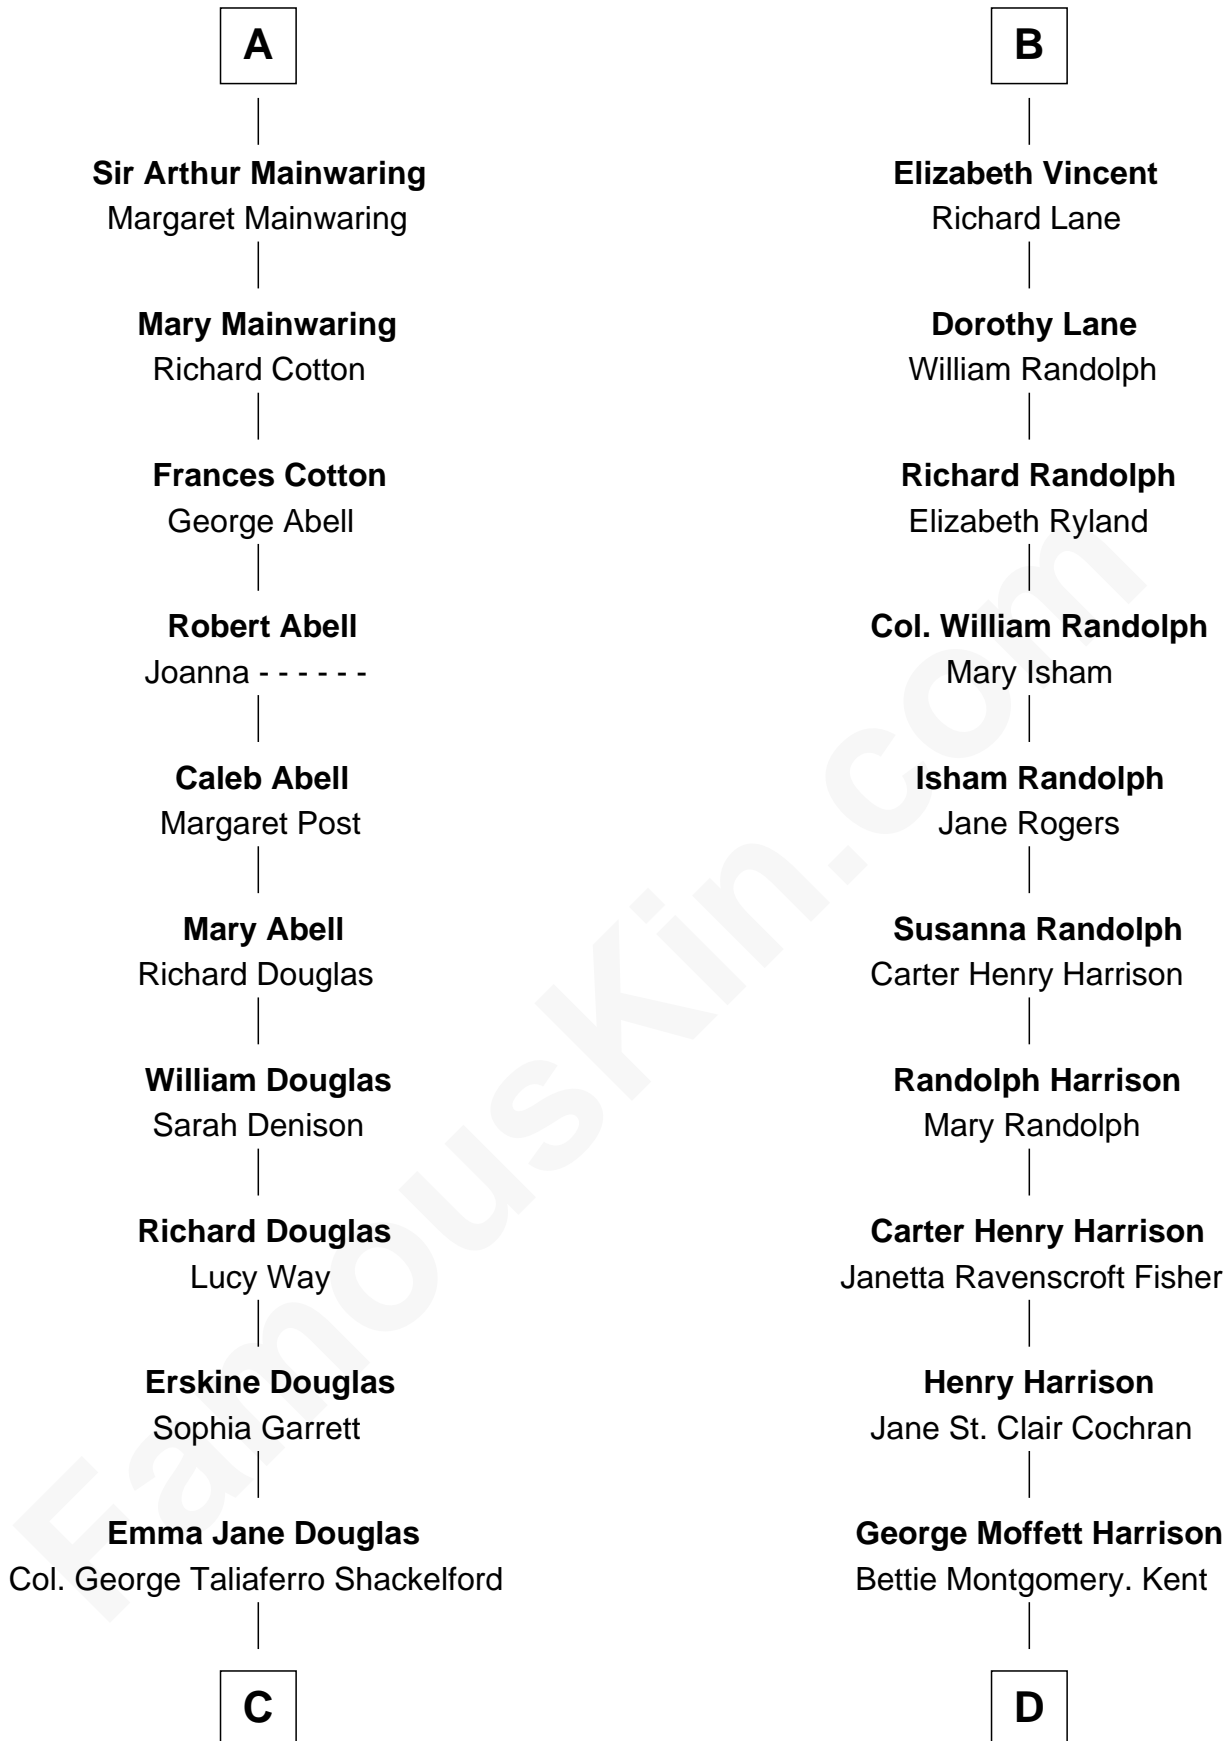

# FamousKin.com Relationship Chart of

**Ileana Douglas**

*TV and Movie Actress*

20th cousin of

**Edward Norton**

*Movie Actor*

**John de Mowbray**  
Elizabeth de Segrave

**C**

**Lena Priscilla Shackelford**  
Edouard Gregory Hesselberg

**Melvyn Edouard Hesselberg**  
Rosalind Hightower

**Gregory Hesselberg**  
Joan Georgescu

**Illeana Douglas**  
*TV and Movie Actress*

**D**

**Joseph Kent Harrison**  
Cornelia Long Somerville