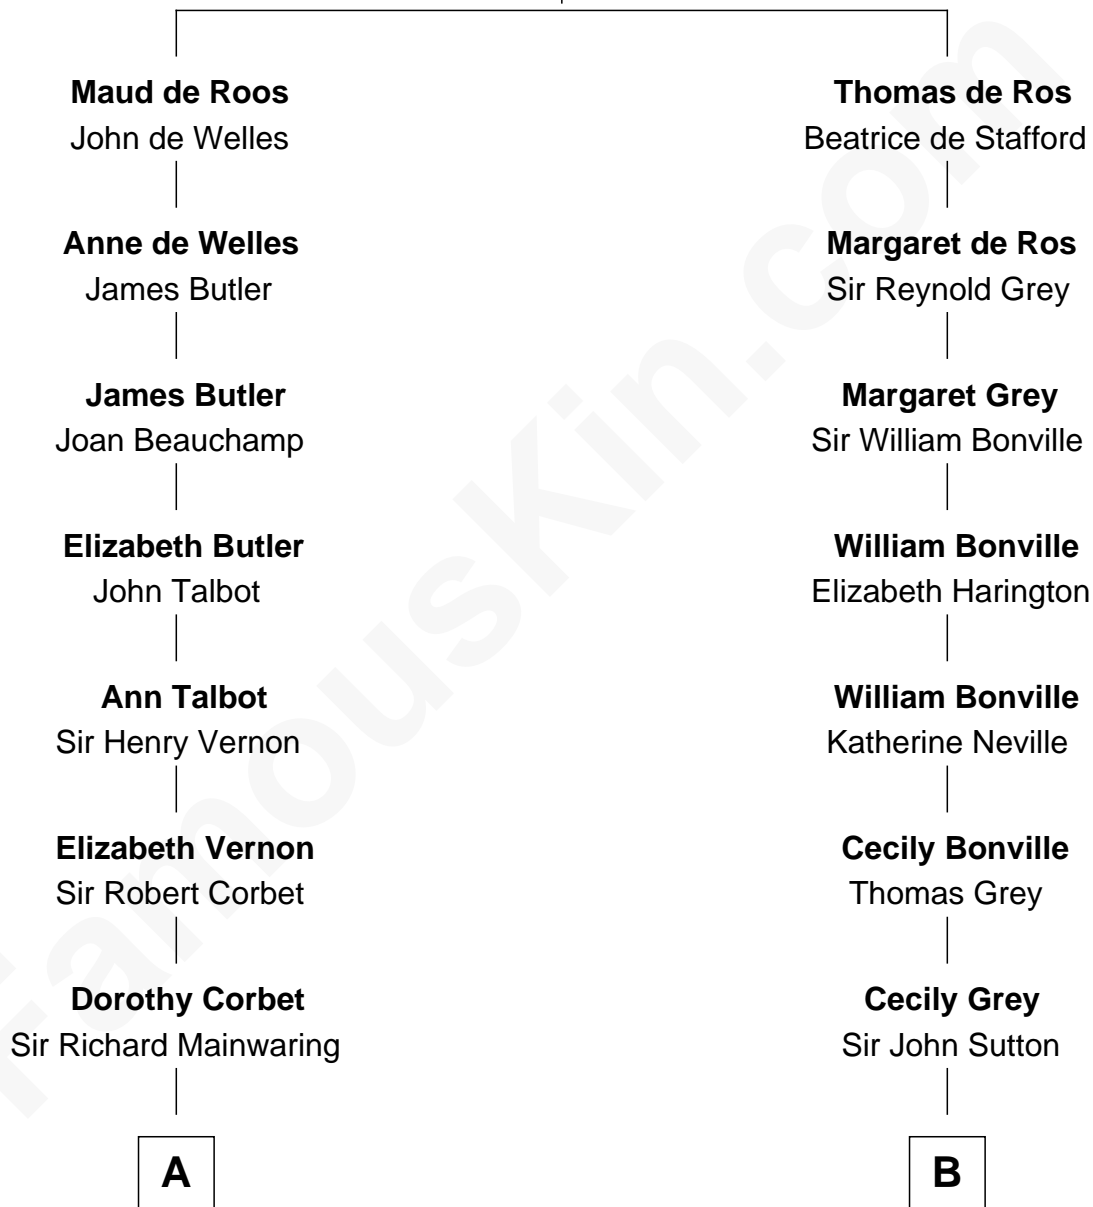

FamousKin.com Relationship Chart of

Illeana Douglas

TV and Movie Actress

17th cousin 3 times removed of

Oliver Wendell Holmes, Jr.

U.S. Supreme Court Justice

Sir William de Ros
Margery de Badlesmere

C

—
Lena Priscilla Shackelford
Edouard Gregory Hesselberg

—
Melvyn Edouard Hesselberg
Rosalind Hightower

—
Gregory Hesselberg
Joan Georgescu

—
Illeana Douglas
TV and Movie Actress