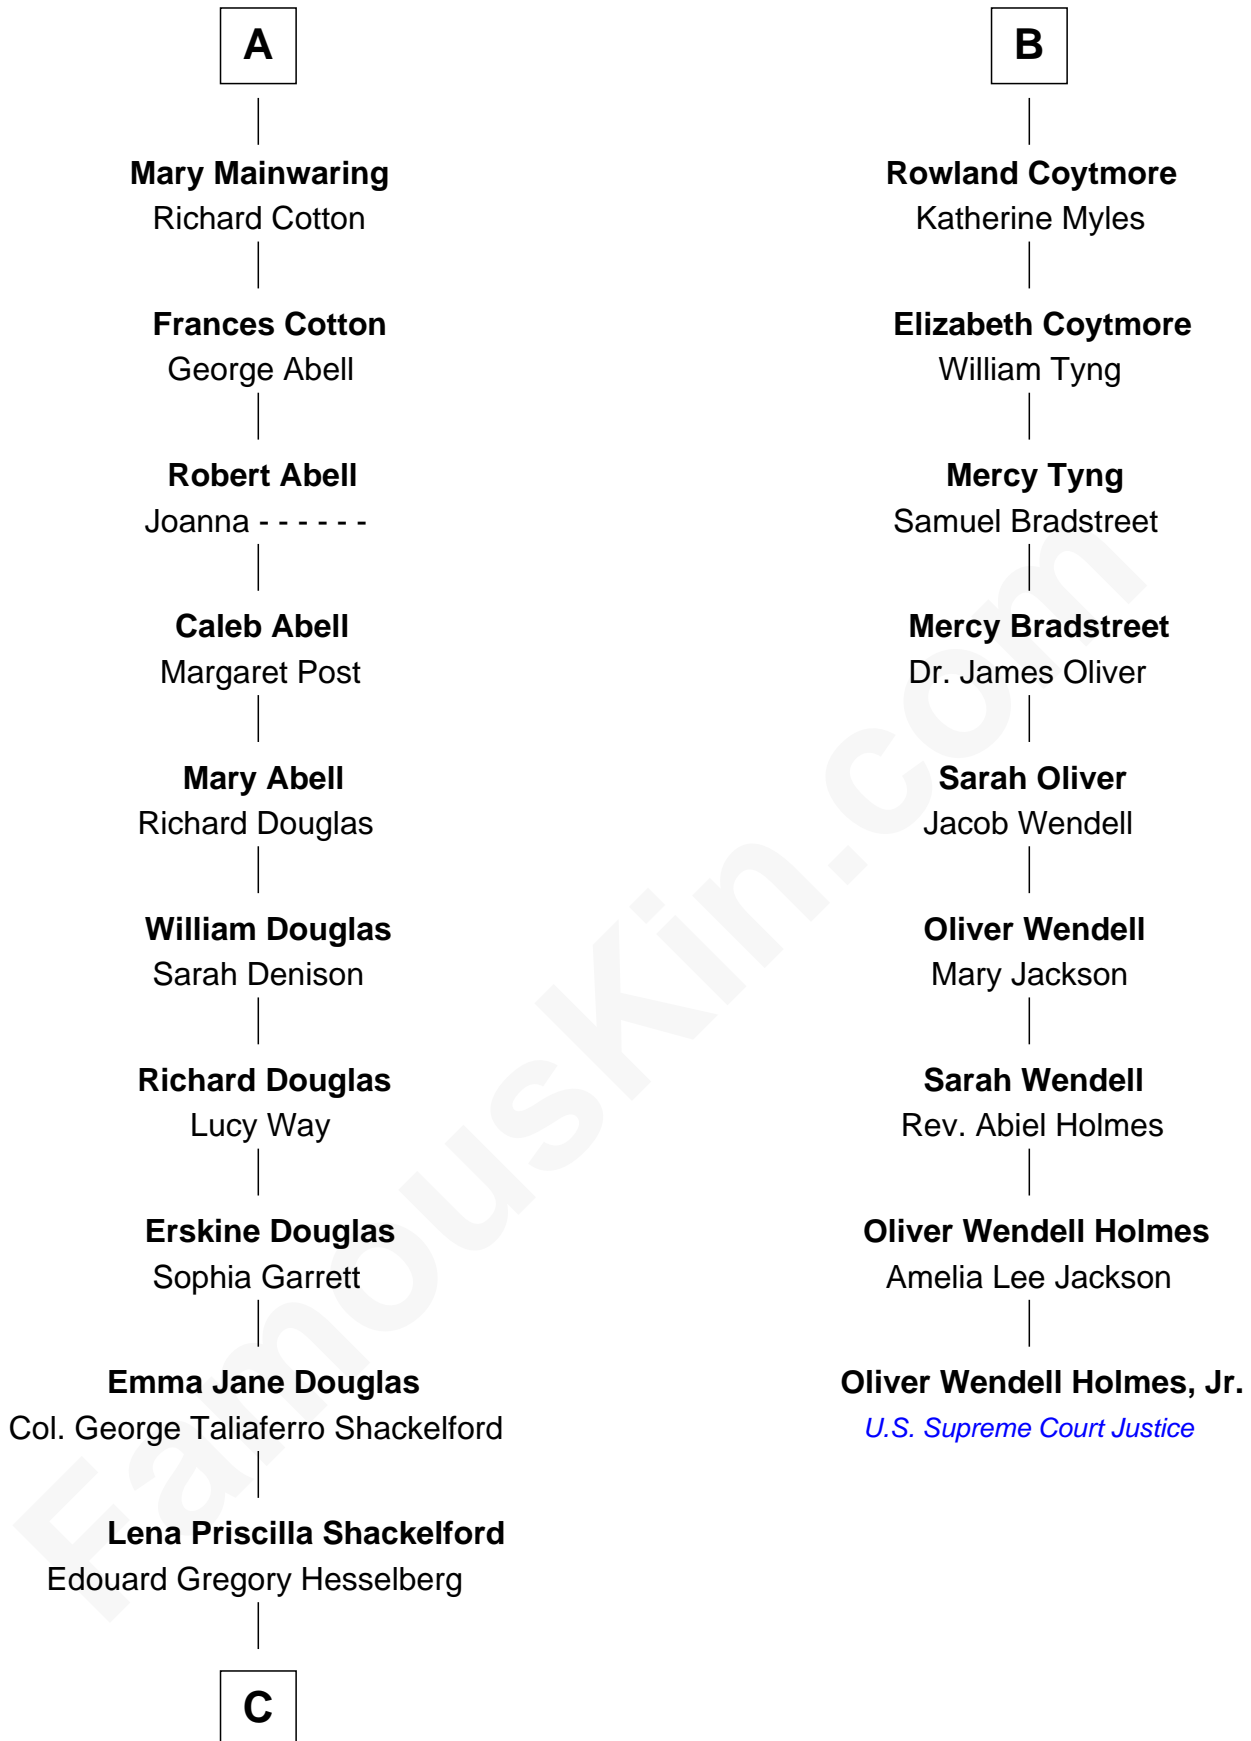

# FamousKin.com Relationship Chart of

**Ileana Douglas**

*TV and Movie Actress*

15th cousin 4 times removed of

**Oliver Wendell Holmes, Jr.**

*U.S. Supreme Court Justice*

**Sir Richard Fitzalan**

Elizabeth de Bohun

**Joan Fitzalan**  
Sir William Beauchamp

**Joan Beauchamp**  
James Butler

**Elizabeth Butler**  
John Talbot

**Ann Talbot**  
Sir Henry Vernon

**Elizabeth Vernon**  
Sir Robert Corbet

**Dorothy Corbet**  
Sir Richard Mainwaring

**Sir Arthur Mainwaring**  
Margaret Mainwaring

**A**

**Elizabeth Fitzalan**  
Sir Robert Goushill

**Joan Goushill**  
Sir Thomas Stanley

**Margaret Stanley**  
Sir William Troutbeck

**Joan Troutbeck**  
Sir William Griffith

**Sir William Griffith**  
Jane Stradling

**Dorothy Griffith**  
William Williams

**Jane Williams**  
William Coytmore

**B**

**C**

—  
**Melvyn Edouard Hesselberg**

Rosalind Hightower

—  
**Gregory Hesselberg**