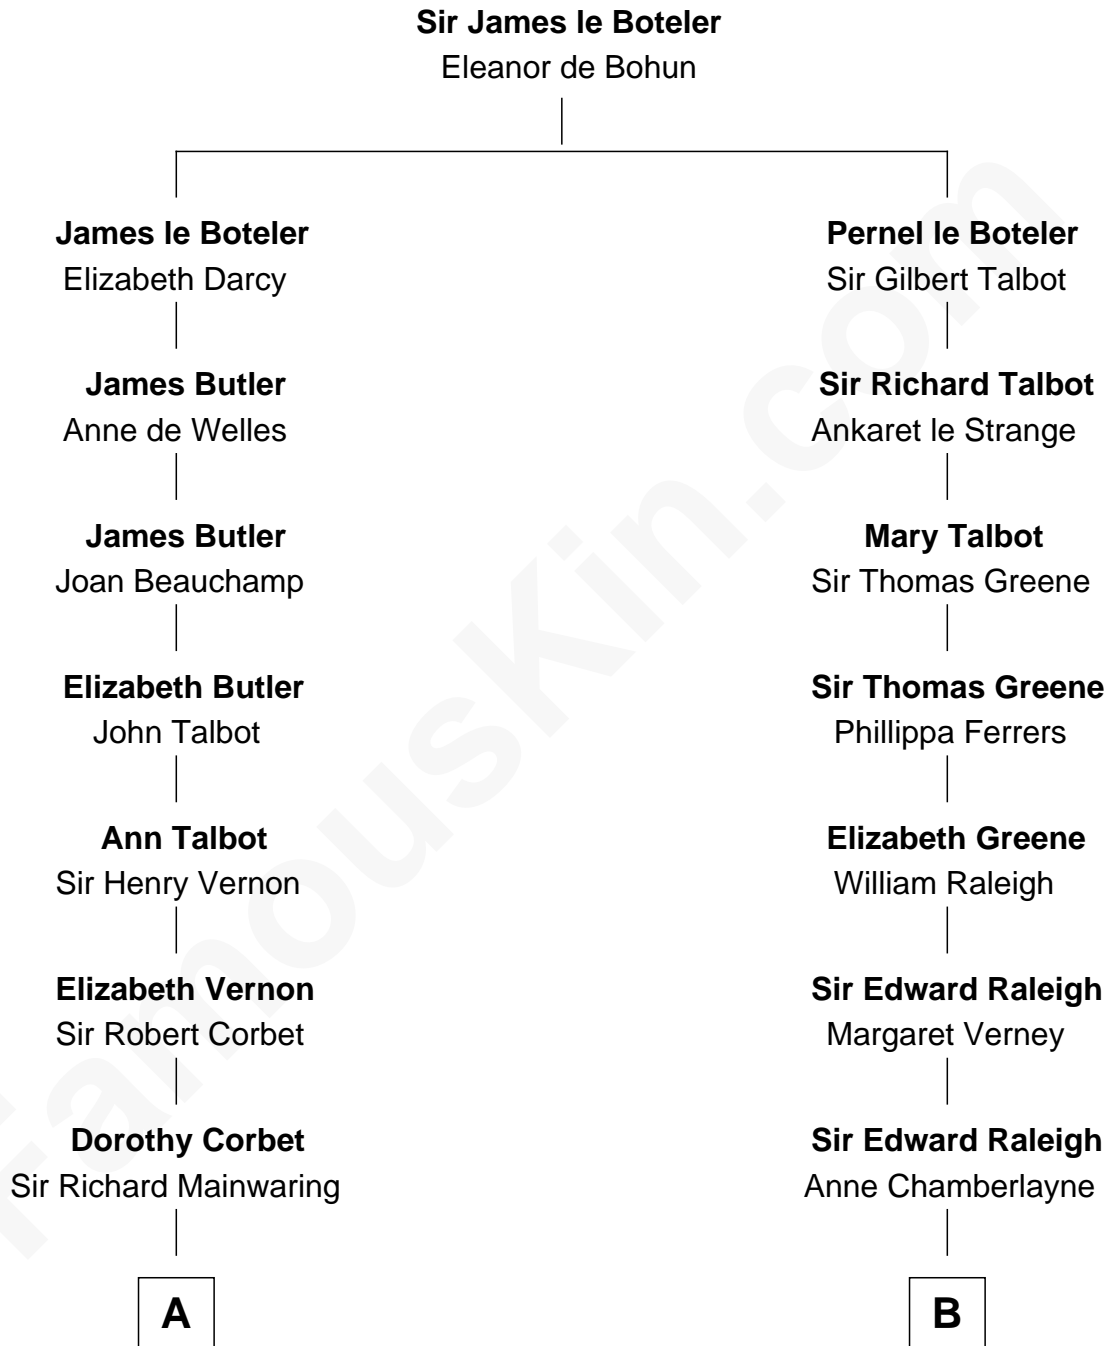

FamousKin.com

Relationship Chart of

Illeana Douglas

TV and Movie Actress

19th cousin 1 time removed of

Oliver Wendell Holmes, Jr.

U.S. Supreme Court Justice

C

Lena Priscilla Shackelford
Edouard Gregory Hesselberg

Melvyn Edouard Hesselberg
Rosalind Hightower

Gregory Hesselberg
Joan Georgescu

Illeana Douglas
TV and Movie Actress

D

Charles Jackson
Frances Cabot

Amelia Lee Jackson
Oliver Wendell Holmes