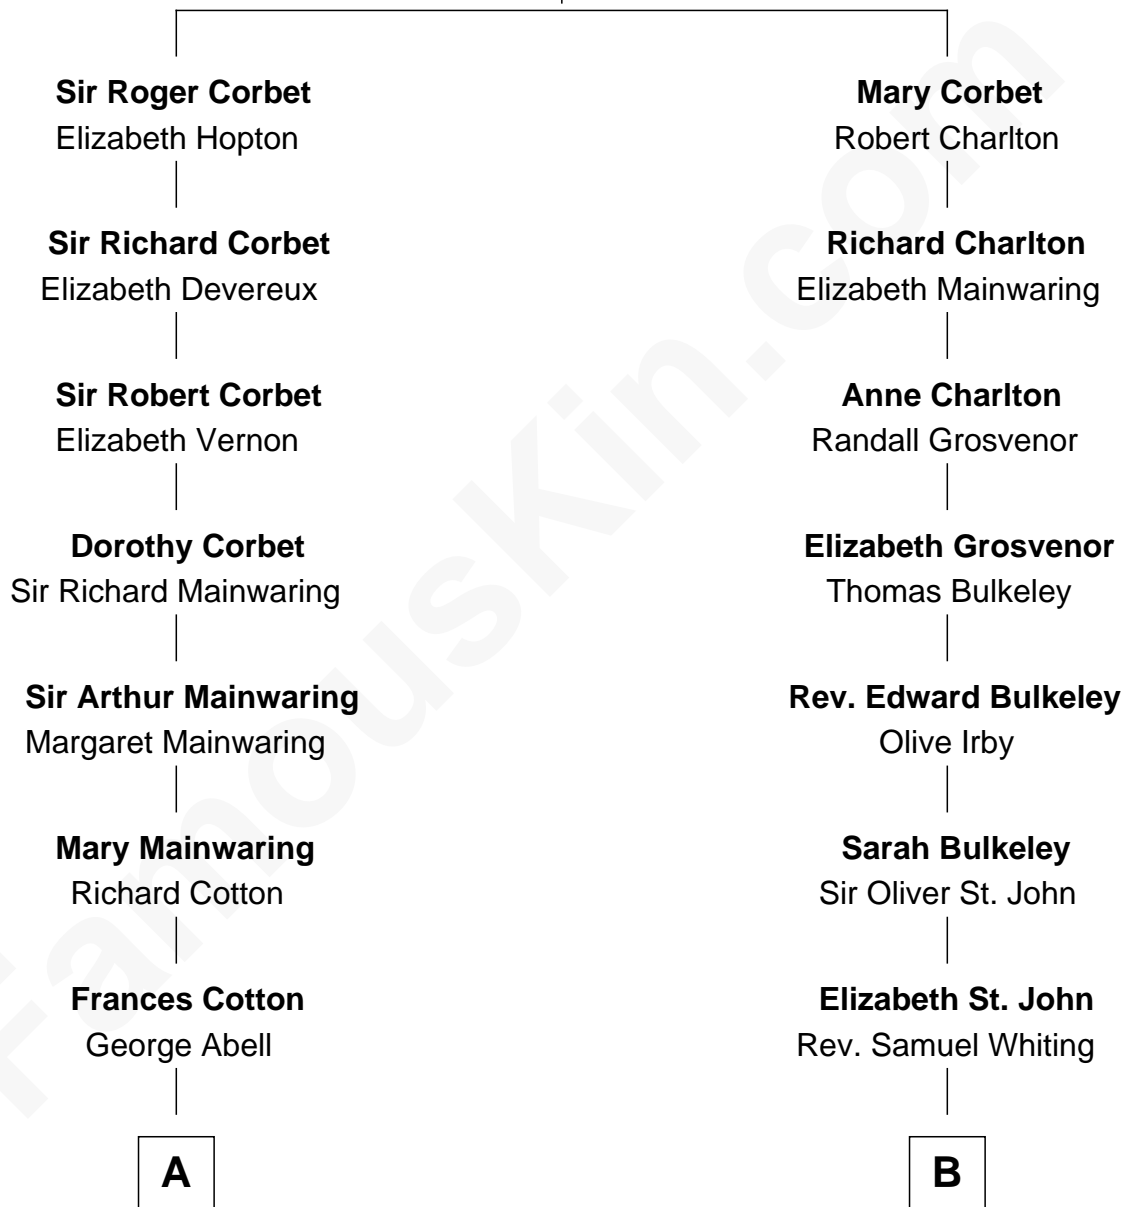

FamousKin.com Relationship Chart of

Ileana Douglas

TV and Movie Actress

16th cousin 1 time removed of

Endicott Peabody

62nd Governor of Massachusetts

Sir Robert Corbet

Margaret - - - - -

A

Robert Abell
Joanna - - - - -

Caleb Abell
Margaret Post

Mary Abell
Richard Douglas

William Douglas
Sarah Denison

Richard Douglas
Lucy Way

Erskine Douglas
Sophia Garrett

Emma Jane Douglas
Col. George Taliaferro Shackelford