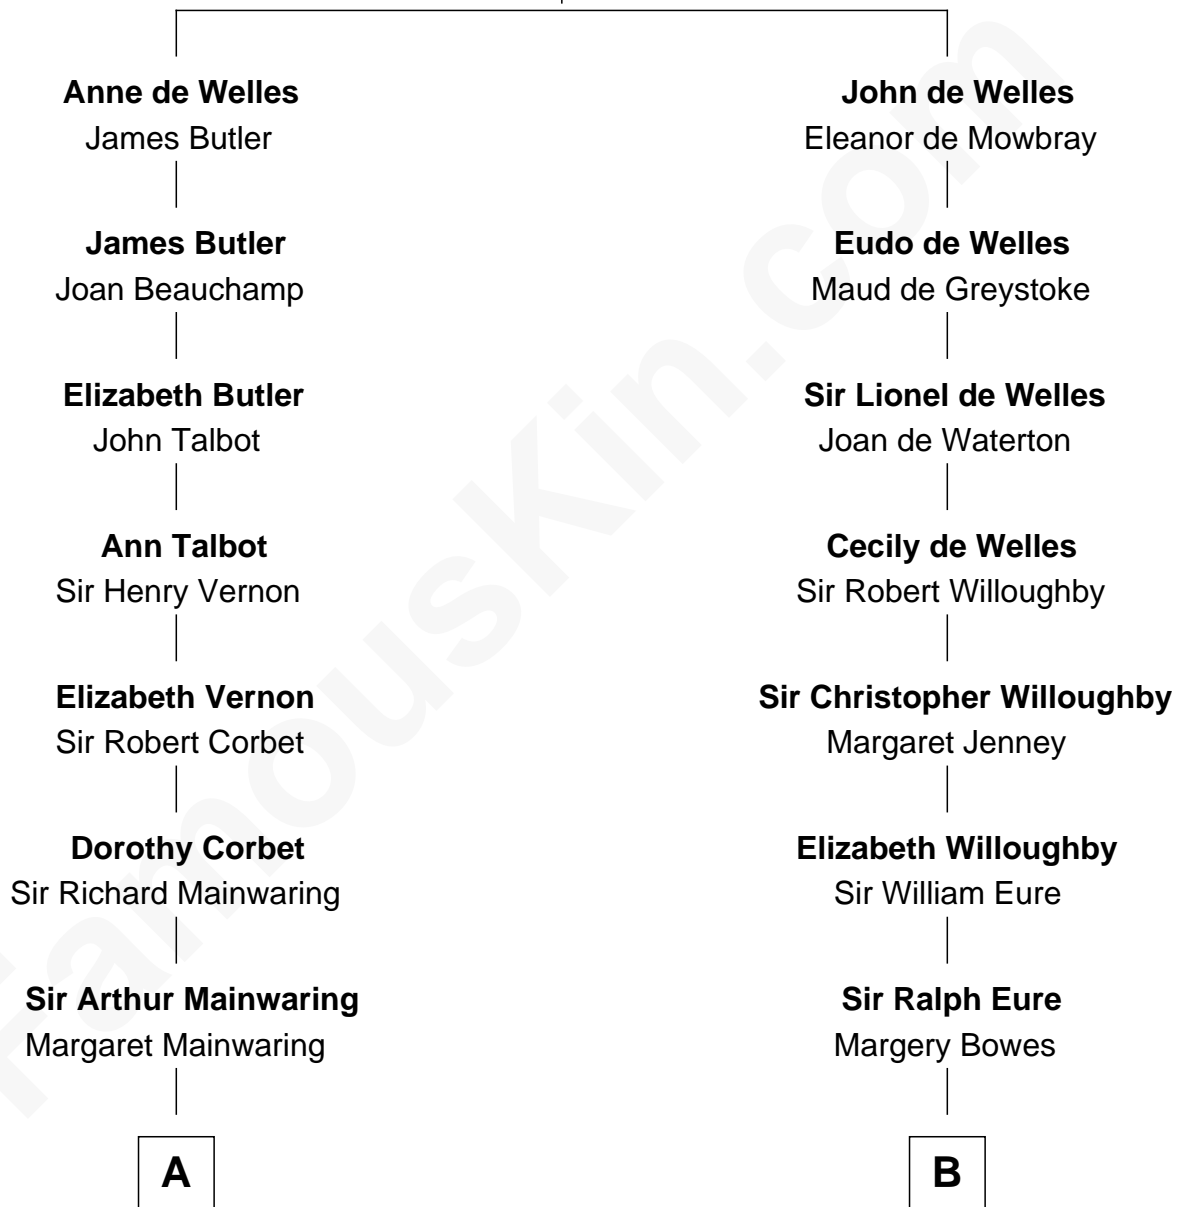

FamousKin.com Relationship Chart of

Illeana Douglas

TV and Movie Actress

19th cousin of

Endicott Peabody

62nd Governor of Massachusetts

John de Welles

Maud de Roos

C

Melvyn Edouard Hesselberg

Rosalind Hightower

Gregory Hesselberg

Joan Georgescu

Illeana Douglas

TV and Movie Actress

D