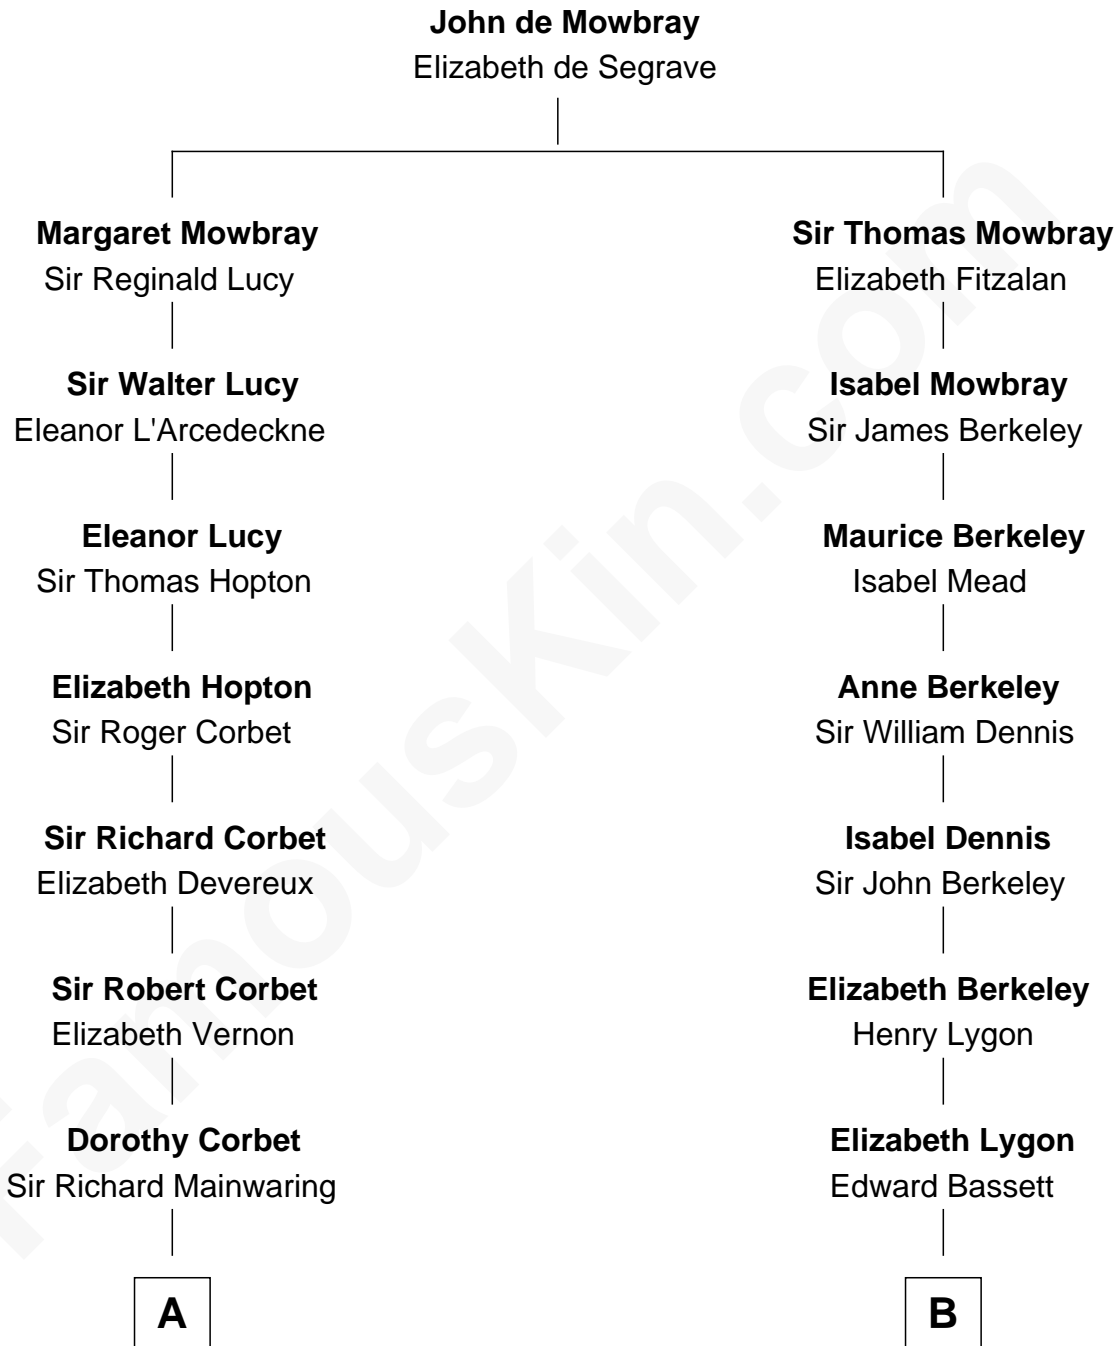

FamousKin.com

Relationship Chart of

Ileana Douglas

TV and Movie Actress

17th cousin 3 times removed of

Endicott Peabody

62nd Governor of Massachusetts

C

—
Lena Priscilla Shackelford
Edouard Gregory Hesselberg

—
Melvyn Edouard Hesselberg
Rosalind Hightower

—
Gregory Hesselberg
Joan Georgescu

—
Illeana Douglas
TV and Movie Actress

FamousKin.com