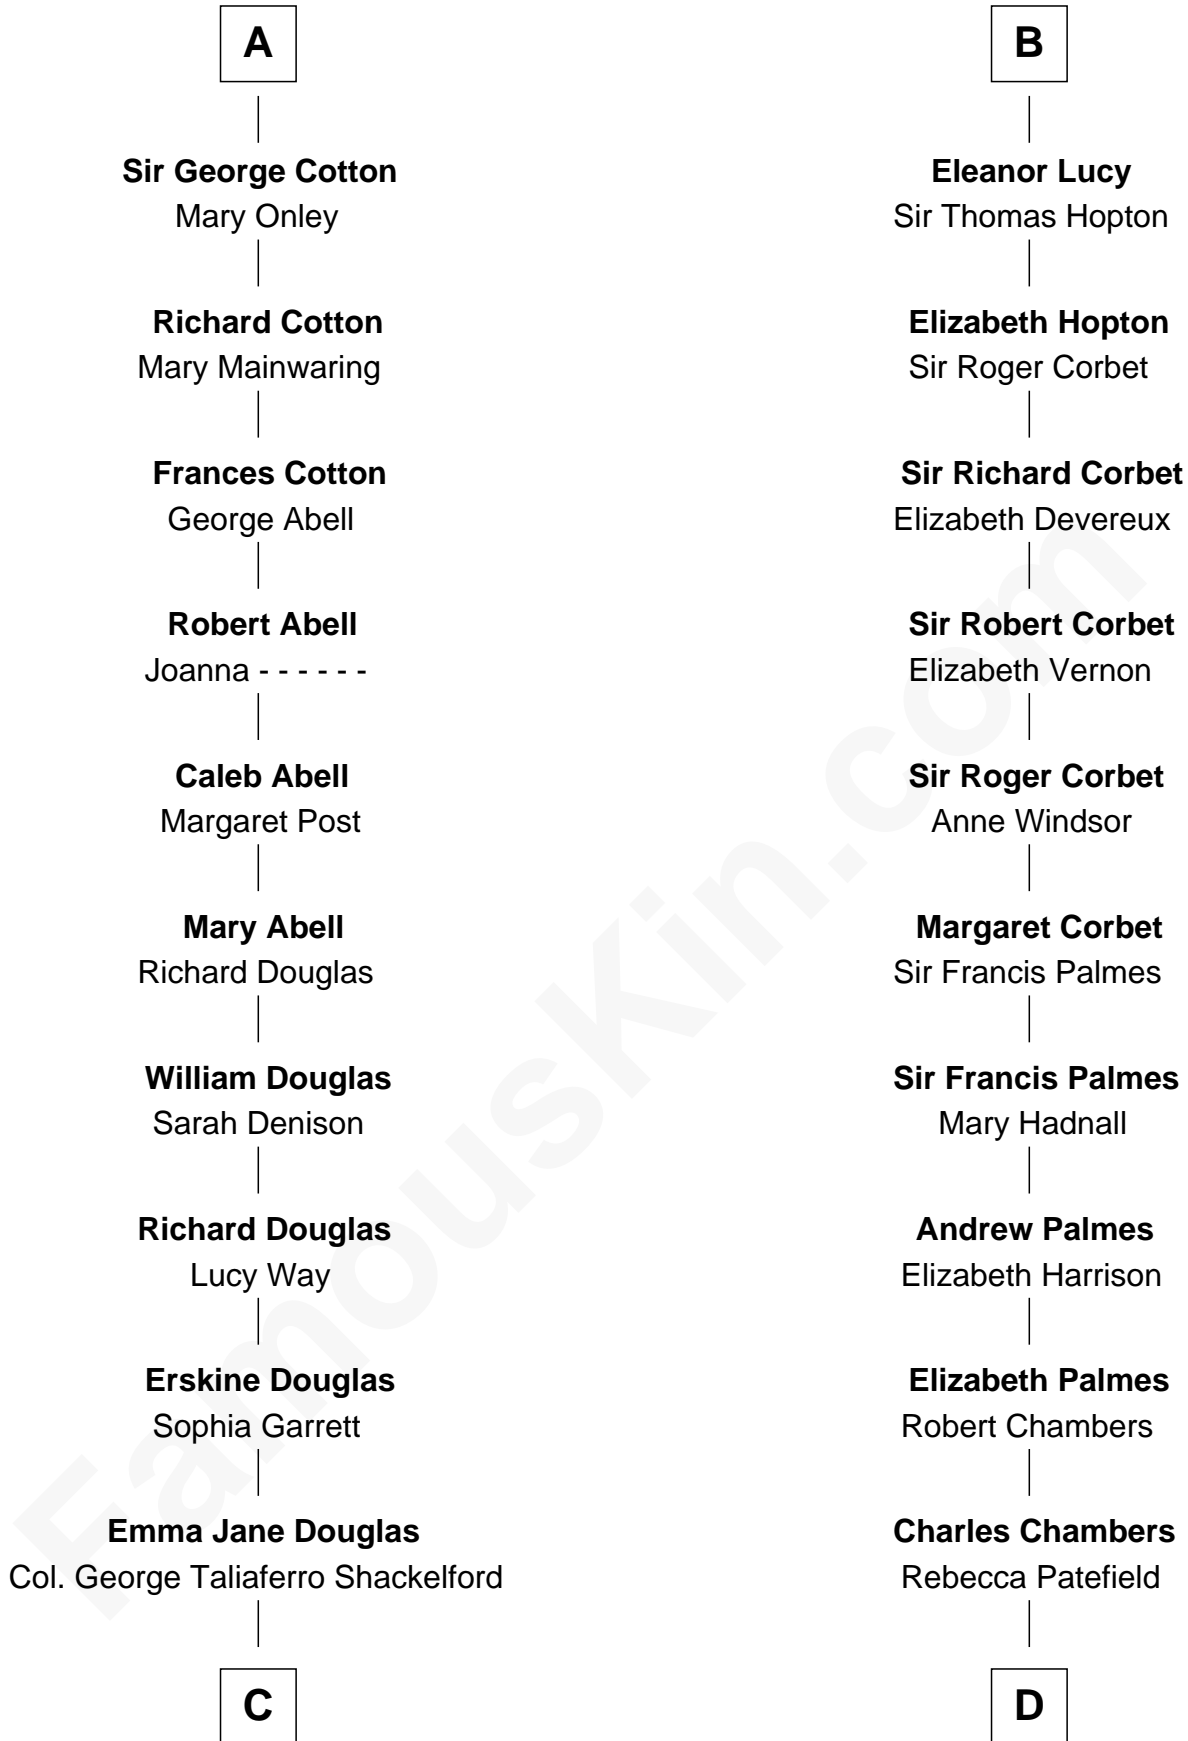

# FamousKin.com Relationship Chart of

**Illeana Douglas**

*TV and Movie Actress*

20th cousin 1 time removed of

**James Russell Lowell**

*American "Fireside" Poet*

**Sir William de Cantilupe**

Eve de Braiose

**C**

**Lena Priscilla Shackelford**  
Edouard Gregory Hesselberg

**Melvyn Edouard Hesselberg**  
Rosalind Hightower

**Gregory Hesselberg**  
Joan Georgescu

**Illeana Douglas**  
*TV and Movie Actress*

**D**