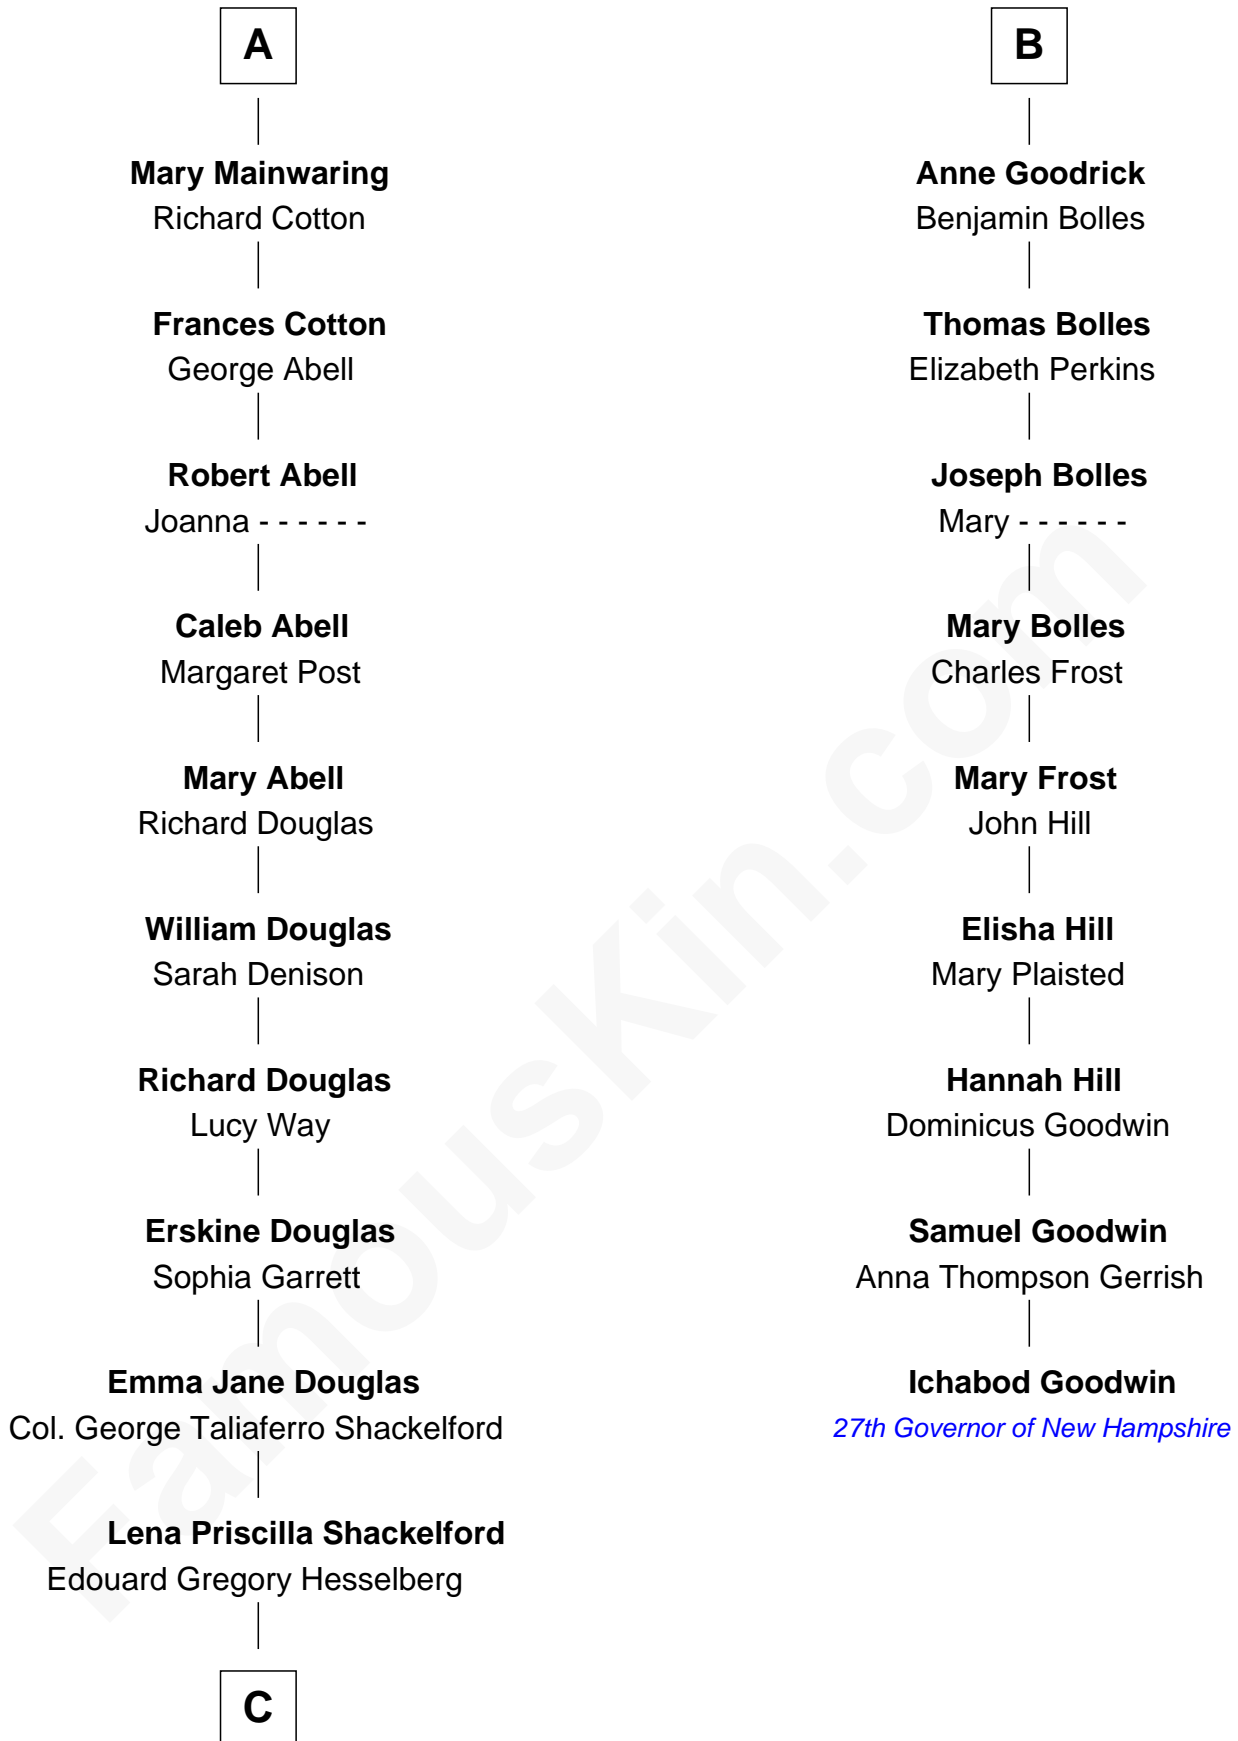

# FamousKin.com Relationship Chart of

**Illeana Douglas**

*TV and Movie Actress*

15th cousin 4 times removed of

**Ichabod Goodwin**

*27th Governor of New Hampshire*

**John de Welles**

Maud de Roos

**C**

—  
**Melvyn Edouard Hesselberg**

Rosalind Hightower

—  
**Gregory Hesselberg**

Joan Georgescu

—  
**Illeana Douglas**

*TV and Movie Actress*

FamousKin.com