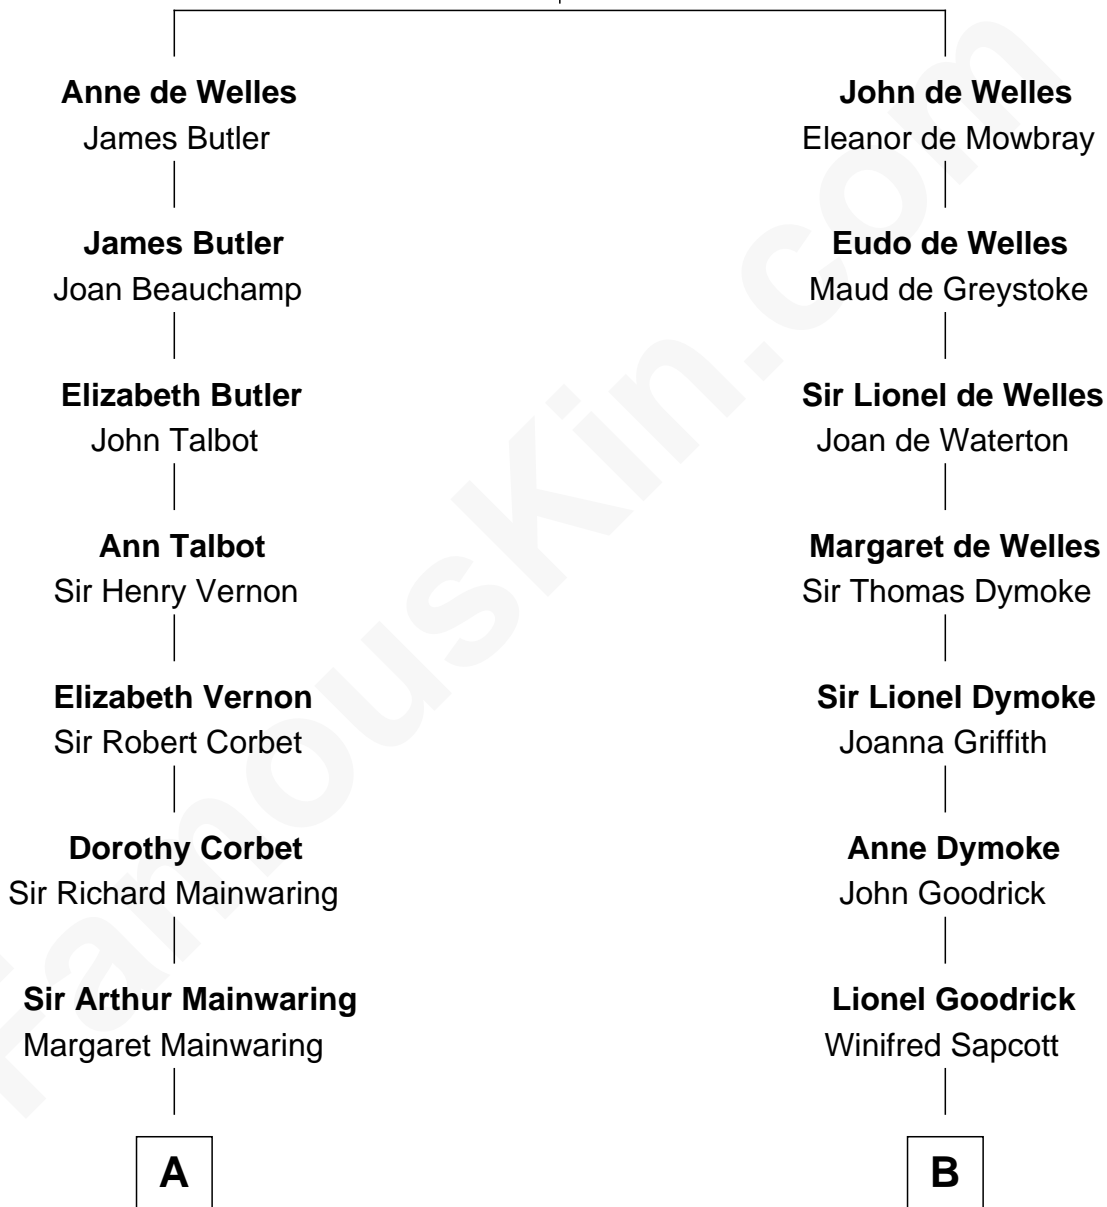

# FamousKin.com Relationship Chart of

**Illeana Douglas**

*TV and Movie Actress*

15th cousin 4 times removed of

**Ichabod Goodwin**

*27th Governor of New Hampshire*

**John de Welles**

Maud de Roos

**C**

—  
**Melvyn Edouard Hesselberg**

Rosalind Hightower

—  
**Gregory Hesselberg**

Joan Georgescu

—  
**Illeana Douglas**

*TV and Movie Actress*

FamousKin.com