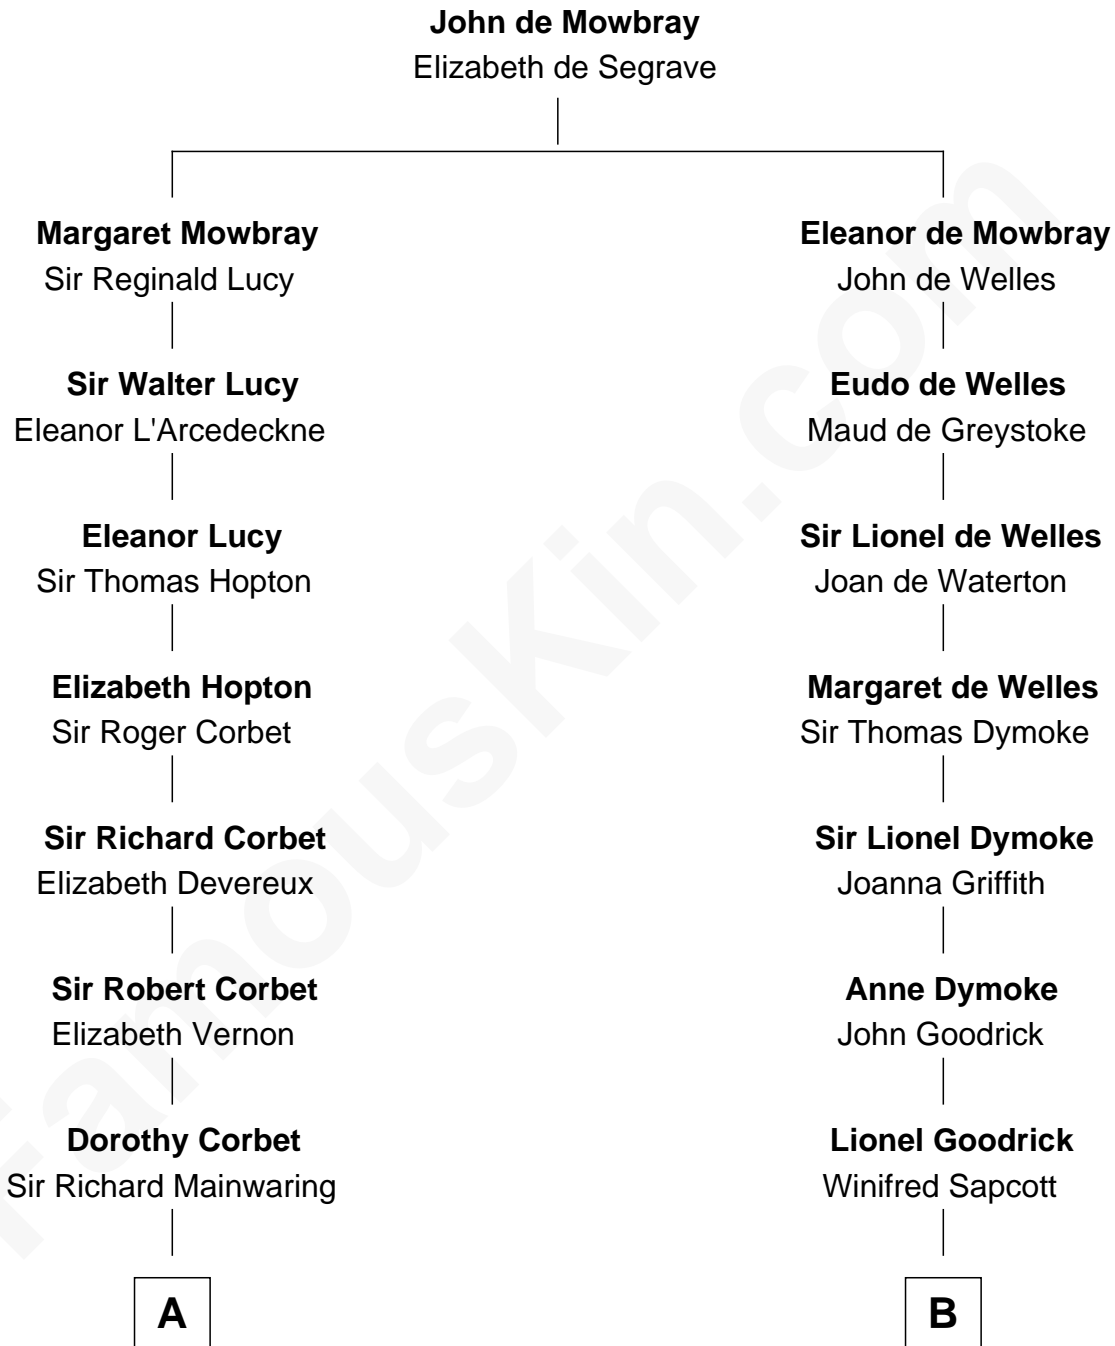

FamousKin.com Relationship Chart of

Illeana Douglas

TV and Movie Actress

15th cousin 5 times removed of

Ichabod Goodwin

27th Governor of New Hampshire

C

Lena Priscilla Shackelford
Edouard Gregory Hesselberg

Melvyn Edouard Hesselberg
Rosalind Hightower

Gregory Hesselberg
Joan Georgescu

Illeana Douglas
TV and Movie Actress

FamousKin.com