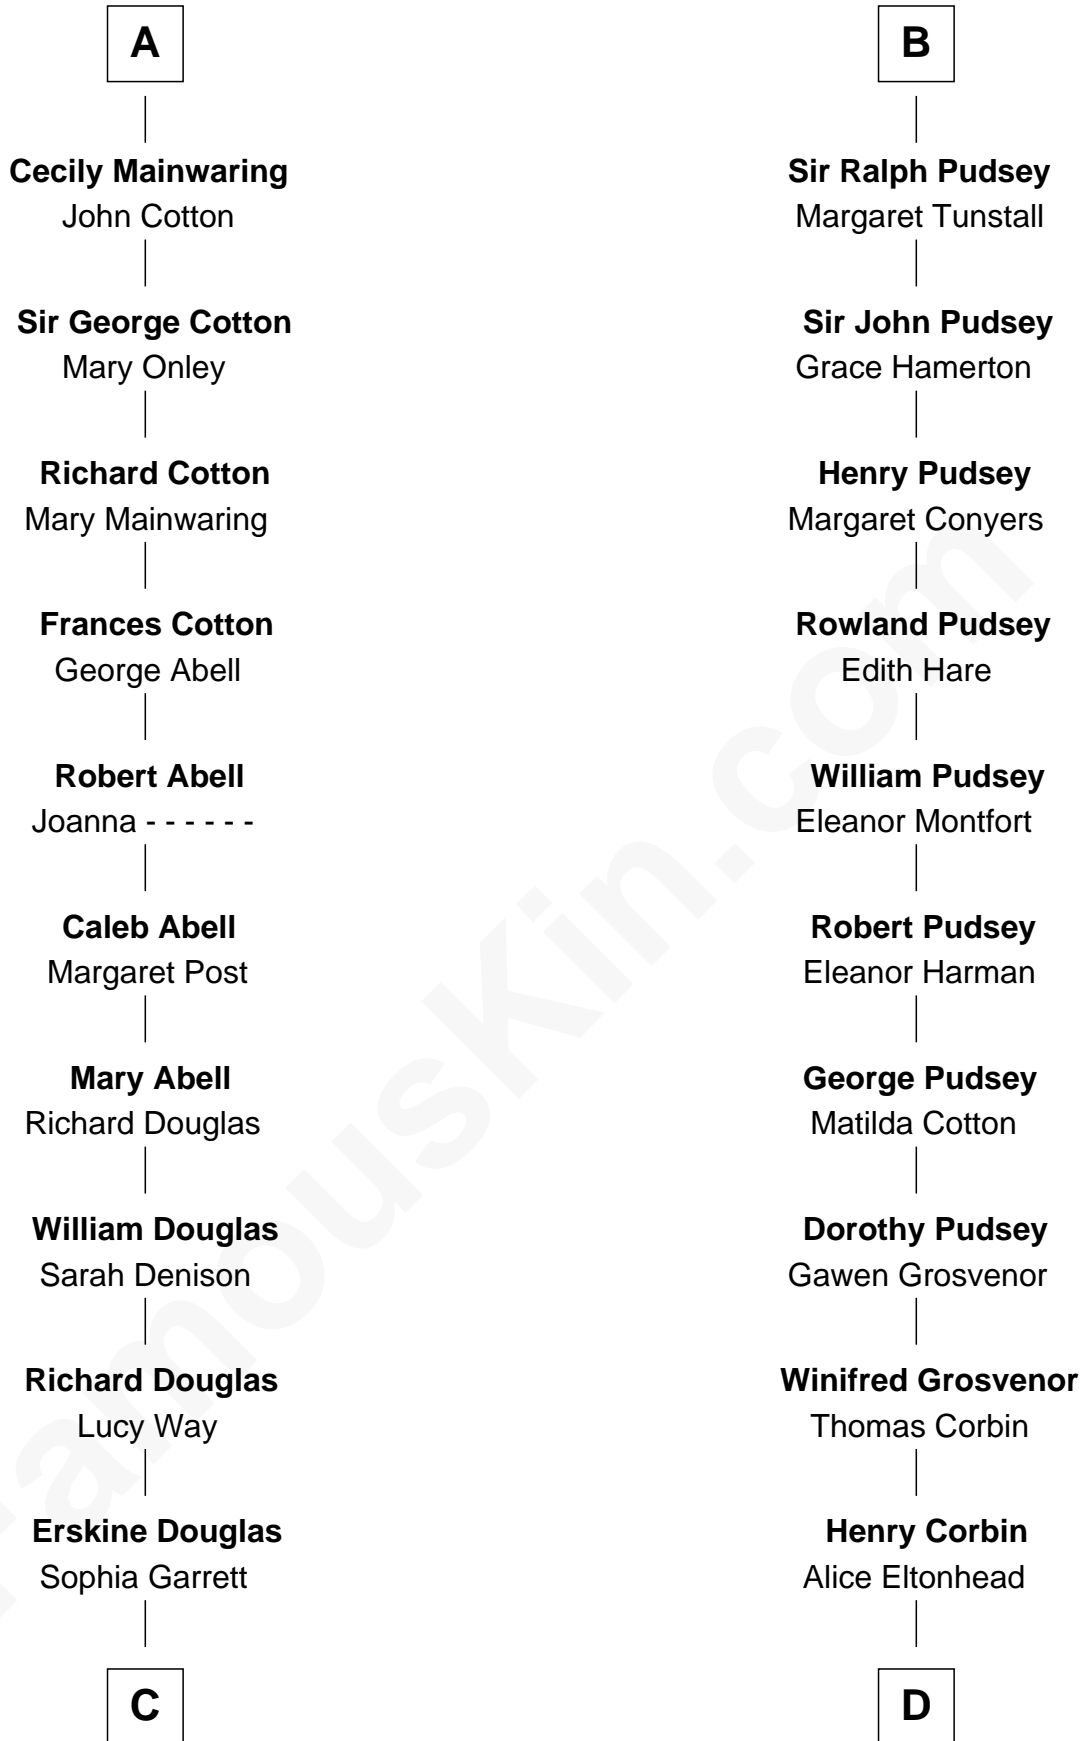

FamousKin.com Relationship Chart of

Illeana Douglas

TV and Movie Actress

19th cousin 2 times removed of

Richard Henry Lee

Signer of the Declaration of Independence

Sir Richard FitzRoy

Rose de Dover

Jane Sutton
Thomas Mainwaring

A

Sir Richard de Dover
Maud of Angus

Isabel of Dover
David Strathbogie

John Strathbogie
Marjory of Mar

David Strathbogie
Joan Comyn

Sir Aymer de Atholl
Mary - - - - -

Isabel de Atholl
Sir Ralph Eure

Margaret Eure
Sir John Pudsey

B

C

Emma Jane Douglas
Col. George Taliaferro Shackelford

Lena Priscilla Shackelford
Edouard Gregory Hesselberg

Melvyn Edouard Hesselberg
Rosalind Hightower

Gregory Hesselberg
Joan Georgescu