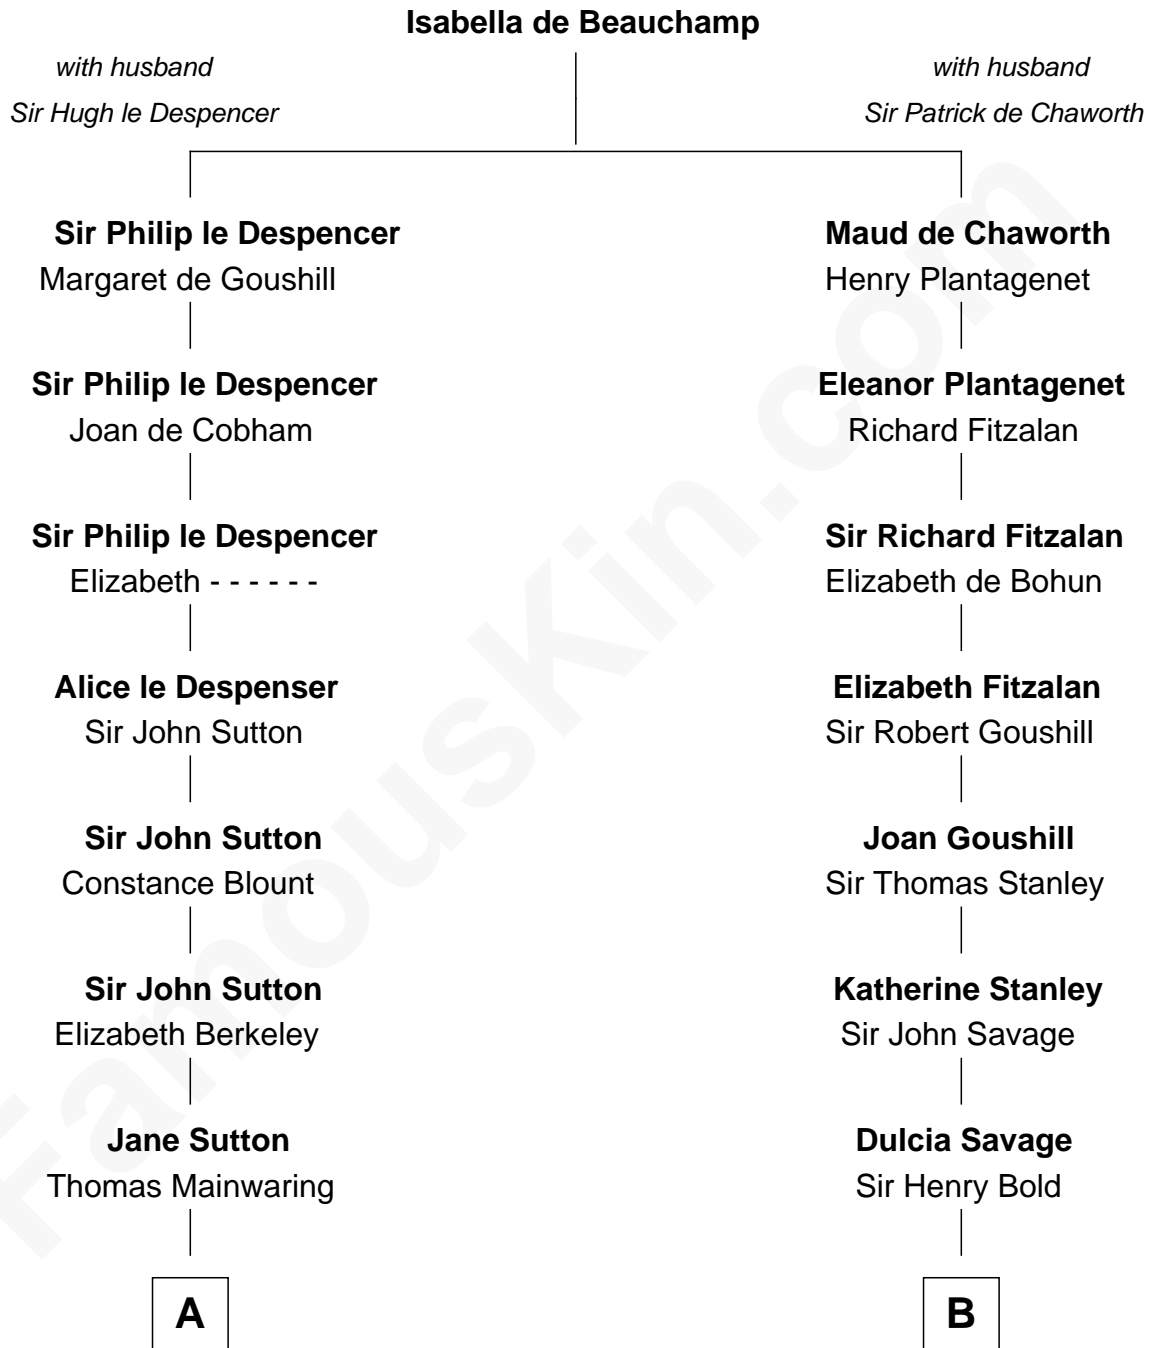

# FamousKin.com Relationship Chart of

**Illeana Douglas**

*TV and Movie Actress*

14th cousin 7 times removed of

**Richard Henry Lee**

*Signer of the Declaration of Independence*

**C**

**Emma Jane Douglas**  
Col. George Taliaferro Shackelford

**Lena Priscilla Shackelford**  
Edouard Gregory Hesselberg

**Melvyn Edouard Hesselberg**  
Rosalind Hightower

**Gregory Hesselberg**  
Joan Georgescu

**Illeana Douglas**  
*TV and Movie Actress*