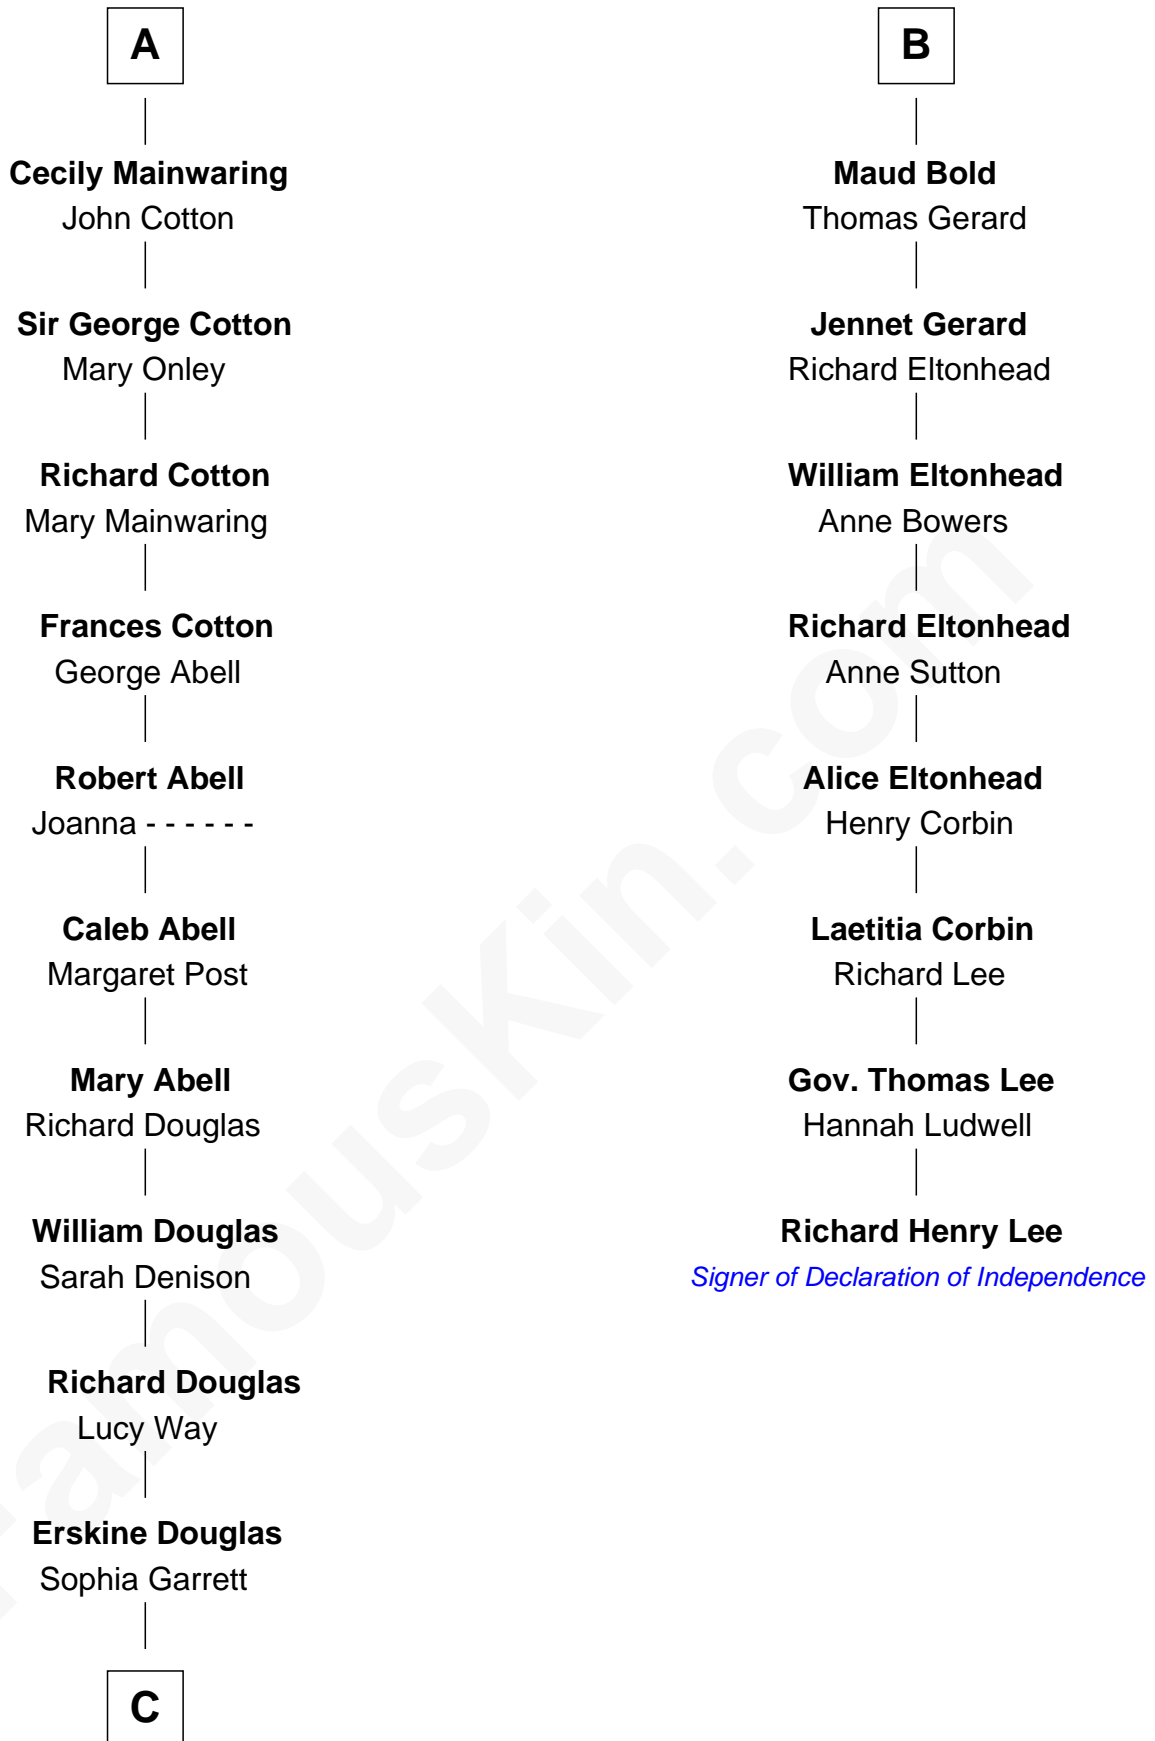

# FamousKin.com Relationship Chart of

**Illeana Douglas**

*TV and Movie Actress*

14th cousin 7 times removed of

**Richard Henry Lee**

*Signer of the Declaration of Independence*

**C**

**Emma Jane Douglas**  
Col. George Taliaferro Shackelford

**Lena Priscilla Shackelford**  
Edouard Gregory Hesselberg

**Melvyn Edouard Hesselberg**  
Rosalind Hightower

**Gregory Hesselberg**  
Joan Georgescu

**Illeana Douglas**  
*TV and Movie Actress*