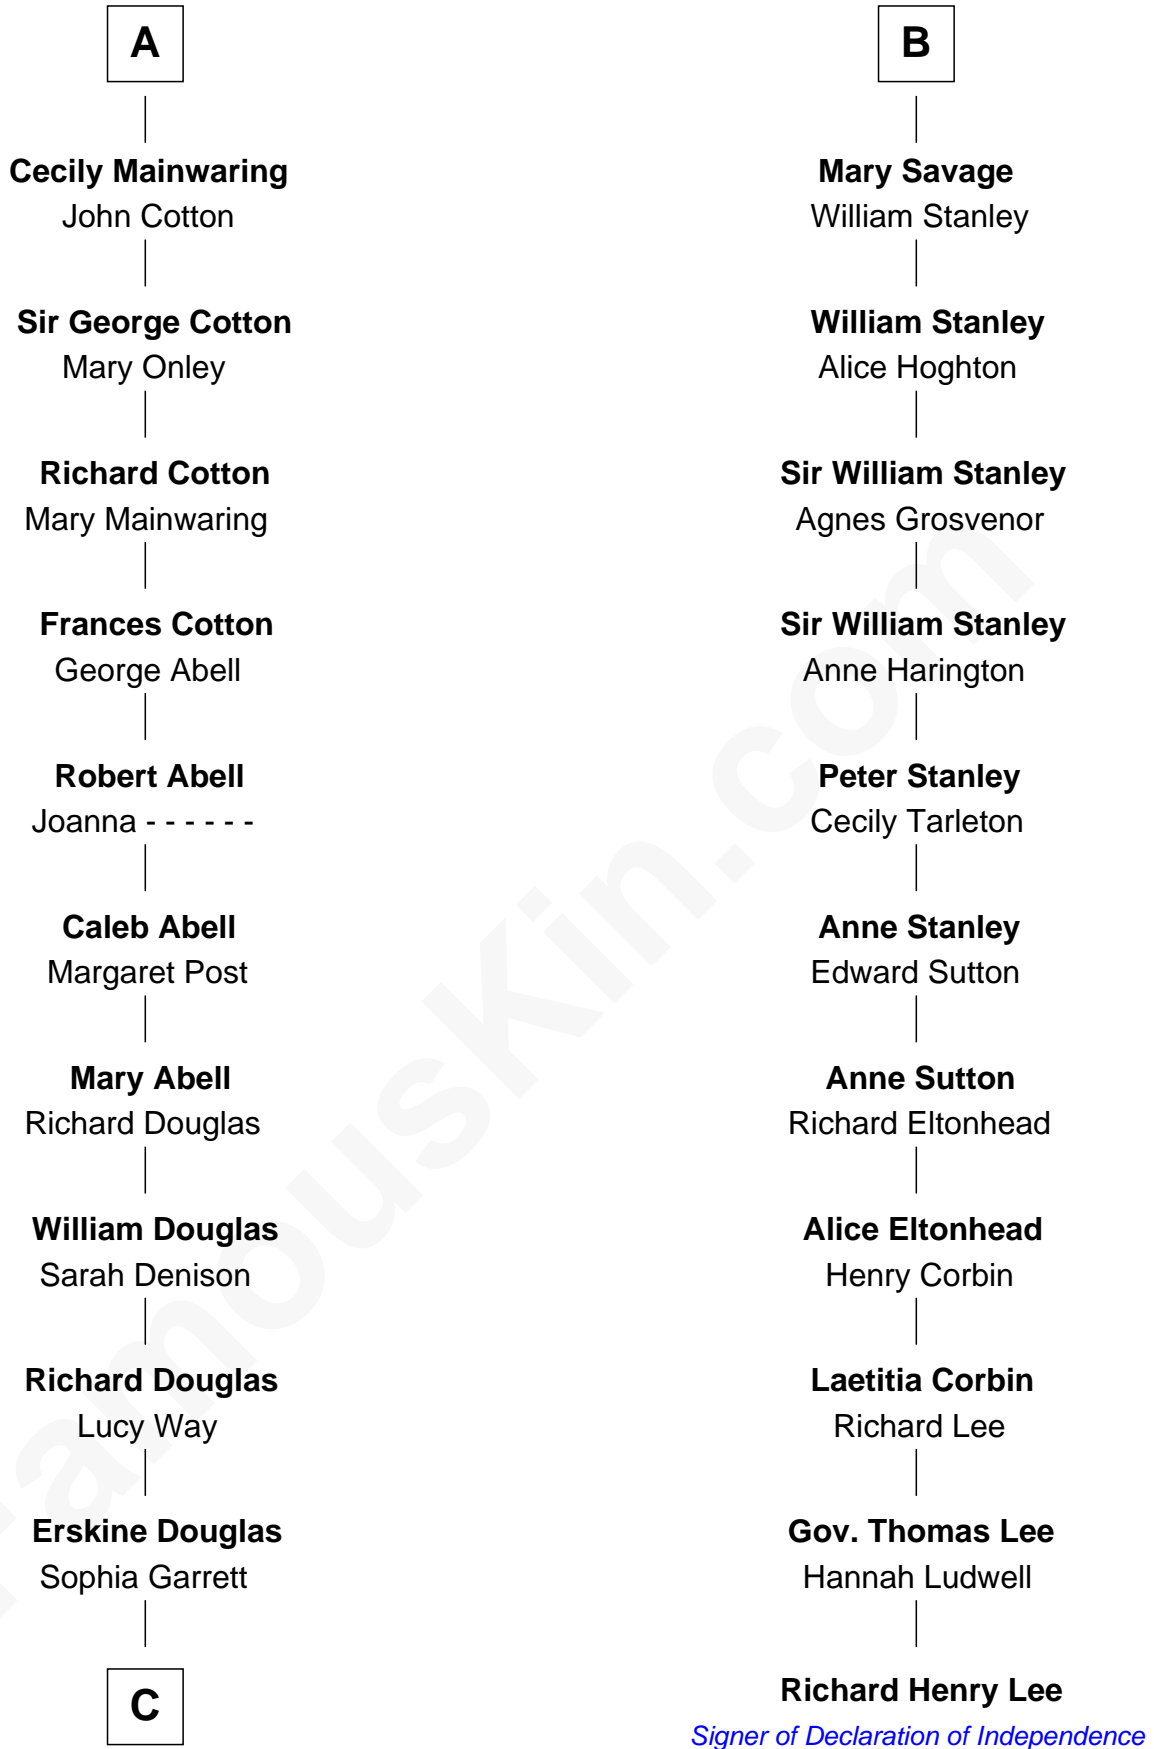

FamousKin.com Relationship Chart of

Illeana Douglas

TV and Movie Actress

17th cousin 4 times removed of

Richard Henry Lee

Signer of the Declaration of Independence

Sir Roger de Quincy

Helen of Galloway

Alan la Zouche

Sir Roger la Zouche

Ela Longespee

Sir Alan la Zouche

Eleanor de Segrave

Maude la Zouche

Sir Robert de Holland

Maude de Holland

Sir Thomas de Swinnerton

Sir Robert de Swinnerton

Elizabeth de Beke

Maud de Swinnerton

Sir John Savage

B

C

Emma Jane Douglas
Col. George Taliaferro Shackelford

Lena Priscilla Shackelford
Edouard Gregory Hesselberg

Melvyn Edouard Hesselberg
Rosalind Hightower

Gregory Hesselberg
Joan Georgescu

Illeana Douglas
TV and Movie Actress