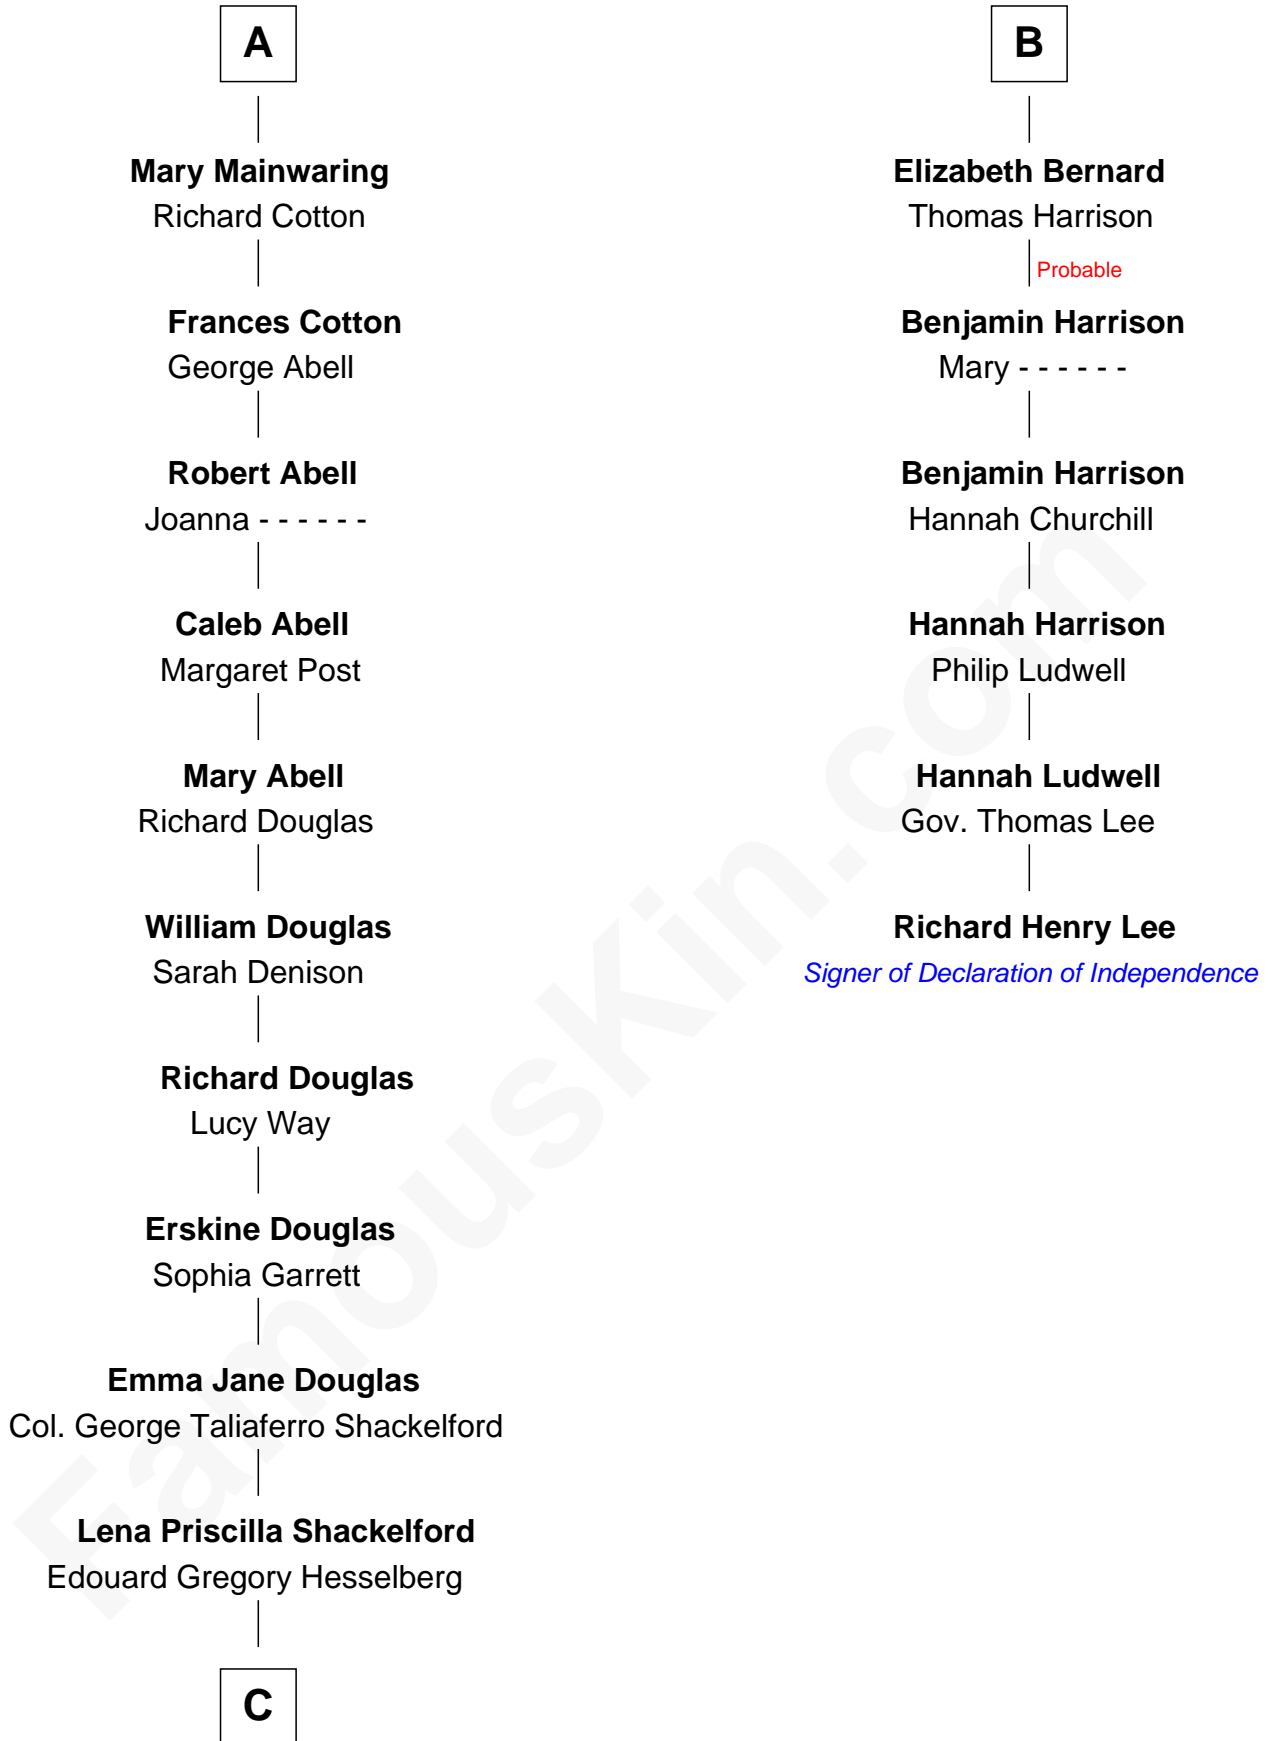

FamousKin.com Relationship Chart of

Ileana Douglas

TV and Movie Actress

12th cousin 7 times removed of

Richard Henry Lee

Signer of the Declaration of Independence

John de Welles

Maud de Roos

Margaret Daundelyn

John Bernard

Cecily Muscote

Francis Bernard

Alice Hazlewood

B

C

—
Melvyn Edouard Hesselberg