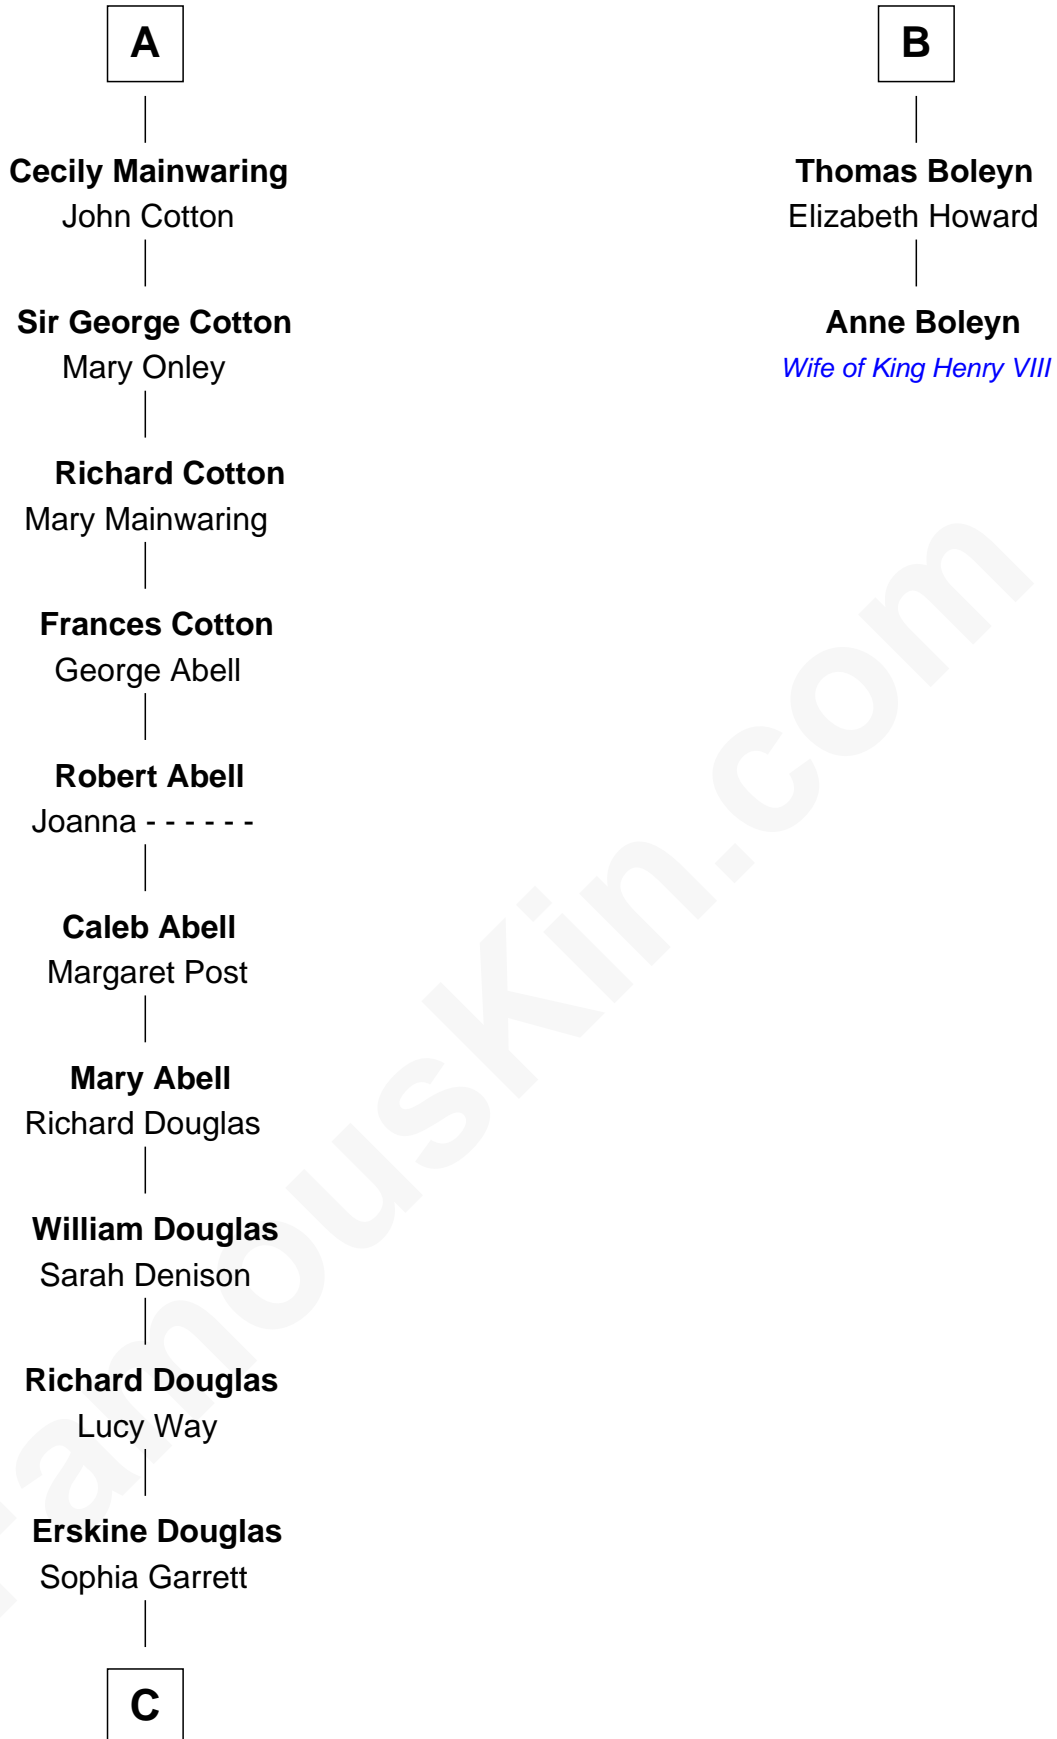

# FamousKin.com Relationship Chart of

**Ileana Douglas**

*TV and Movie Actress*

8th cousin 13 times removed of

**Anne Boleyn**

*2nd Wife of King Henry VIII*

**C**

**Emma Jane Douglas**  
Col. George Taliaferro Shackelford

**Lena Priscilla Shackelford**  
Edouard Gregory Hesselberg

**Melvyn Edouard Hesselberg**  
Rosalind Hightower

**Gregory Hesselberg**  
Joan Georgescu

**Illeana Douglas**  
*TV and Movie Actress*