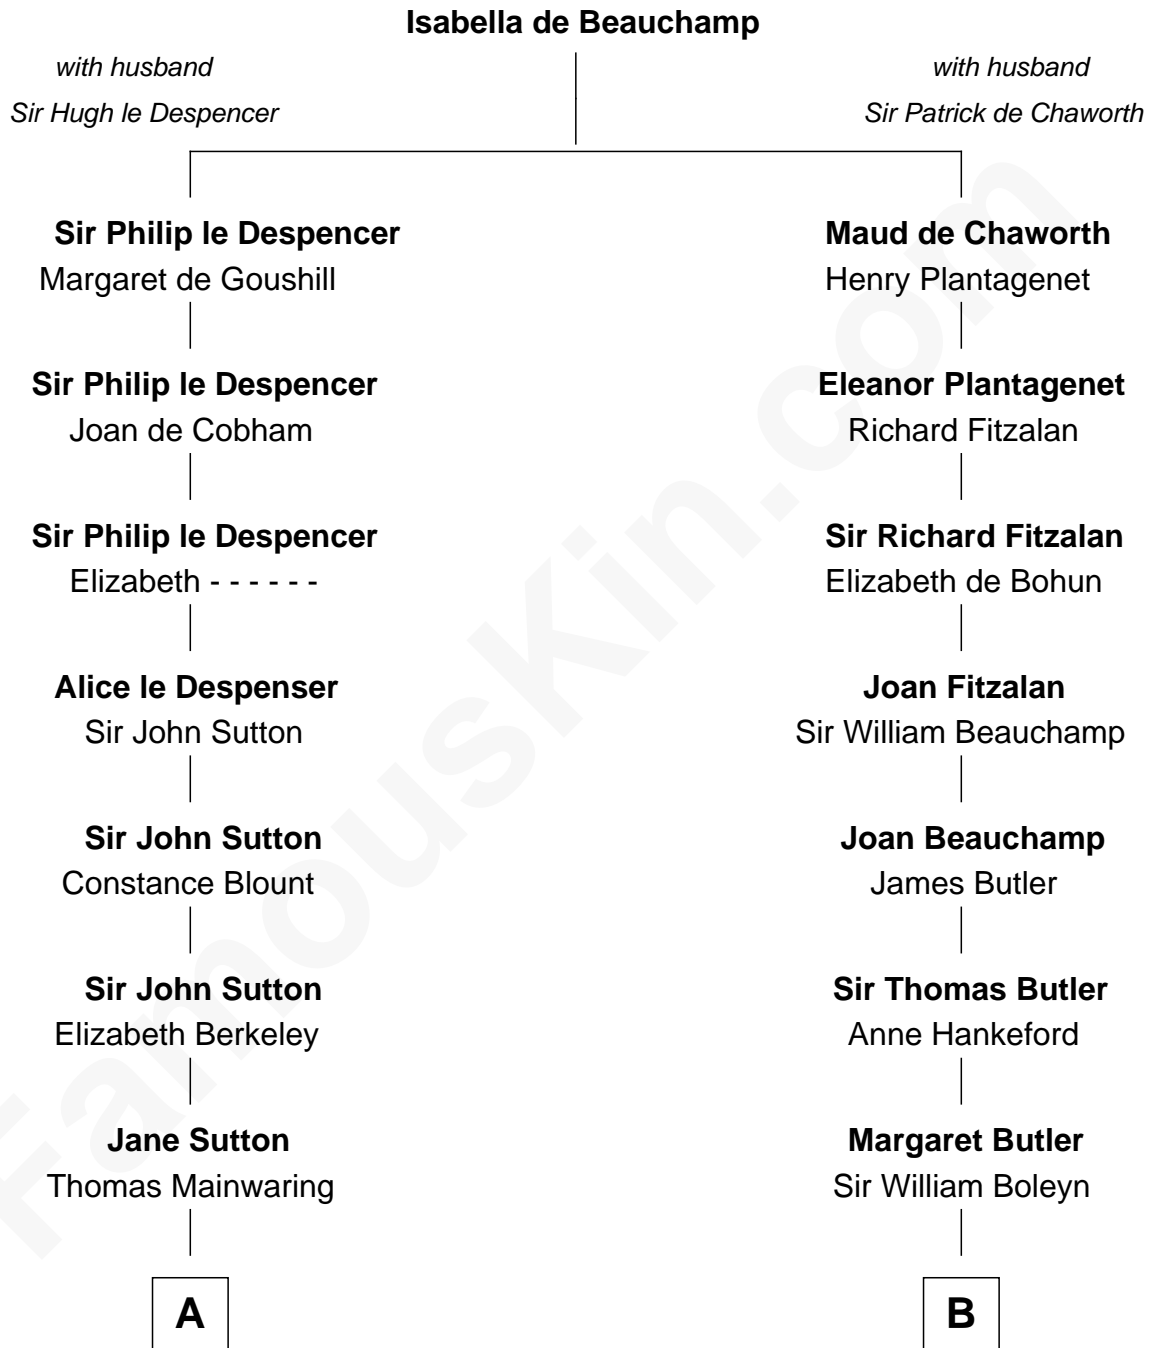

# FamousKin.com Relationship Chart of

**Ileana Douglas**

*TV and Movie Actress*

8th cousin 13 times removed of

**Anne Boleyn**

*2nd Wife of King Henry VIII*

**C**

**Emma Jane Douglas**  
Col. George Taliaferro Shackelford

**Lena Priscilla Shackelford**  
Edouard Gregory Hesselberg

**Melvyn Edouard Hesselberg**  
Rosalind Hightower

**Gregory Hesselberg**  
Joan Georgescu

**Illeana Douglas**  
*TV and Movie Actress*