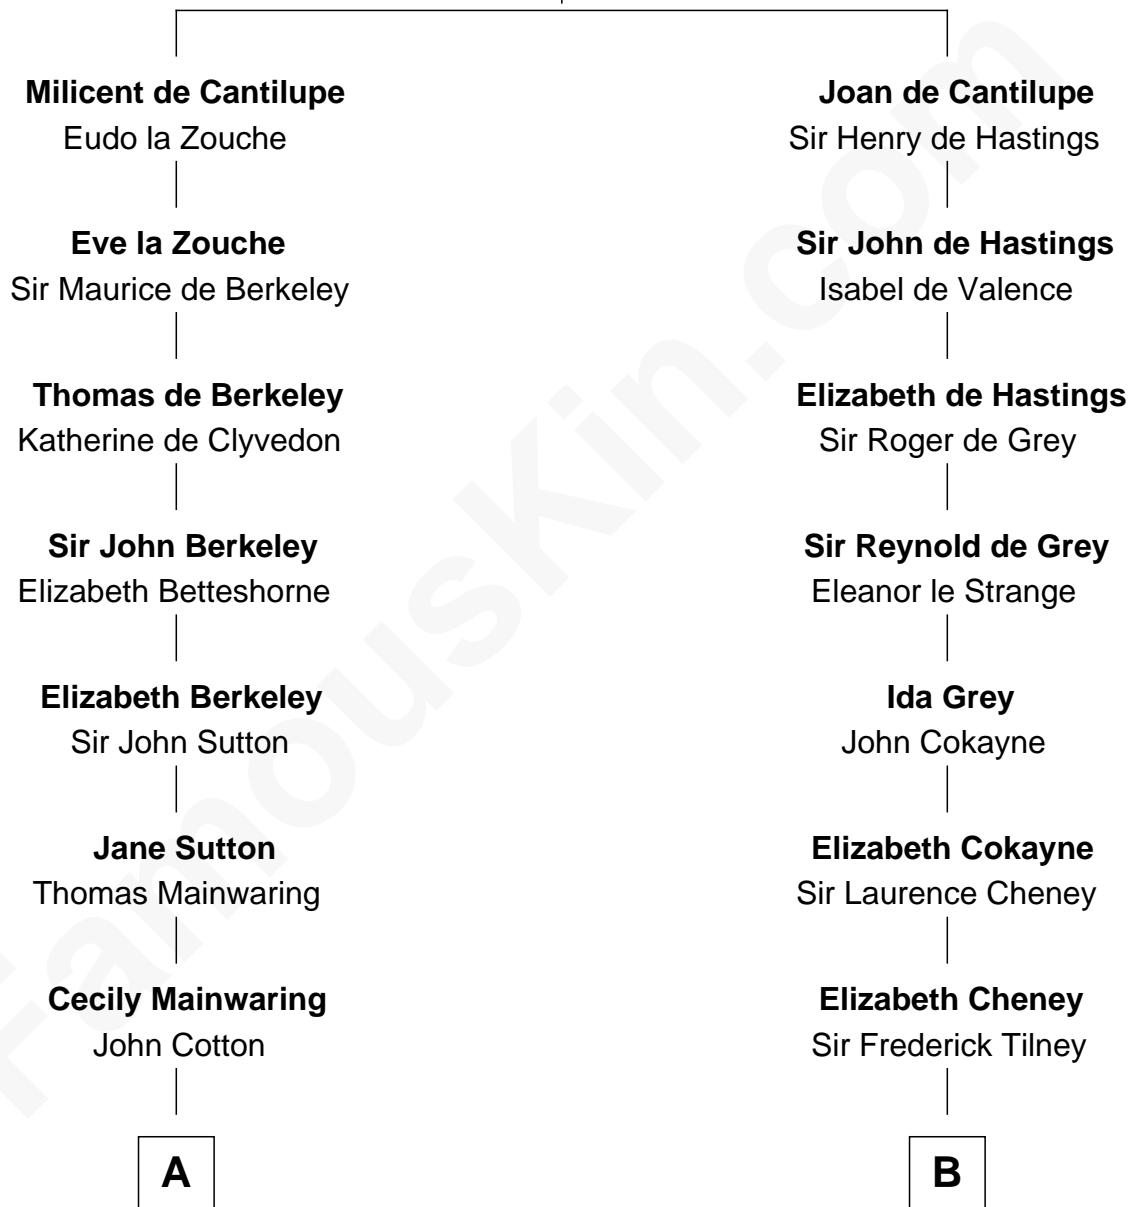

# FamousKin.com Relationship Chart of

**Illeana Douglas**

*TV and Movie Actress*

9th cousin 11 times removed of

**Anne Boleyn**

*2nd Wife of King Henry VIII*

**Sir William de Cantilupe**

Eve de Braiose

**C**

—  
**Lena Priscilla Shackelford**  
Edouard Gregory Hesselberg

—  
**Melvyn Edouard Hesselberg**  
Rosalind Hightower

—  
**Gregory Hesselberg**  
Joan Georgescu

—  
**Illeana Douglas**  
*TV and Movie Actress*