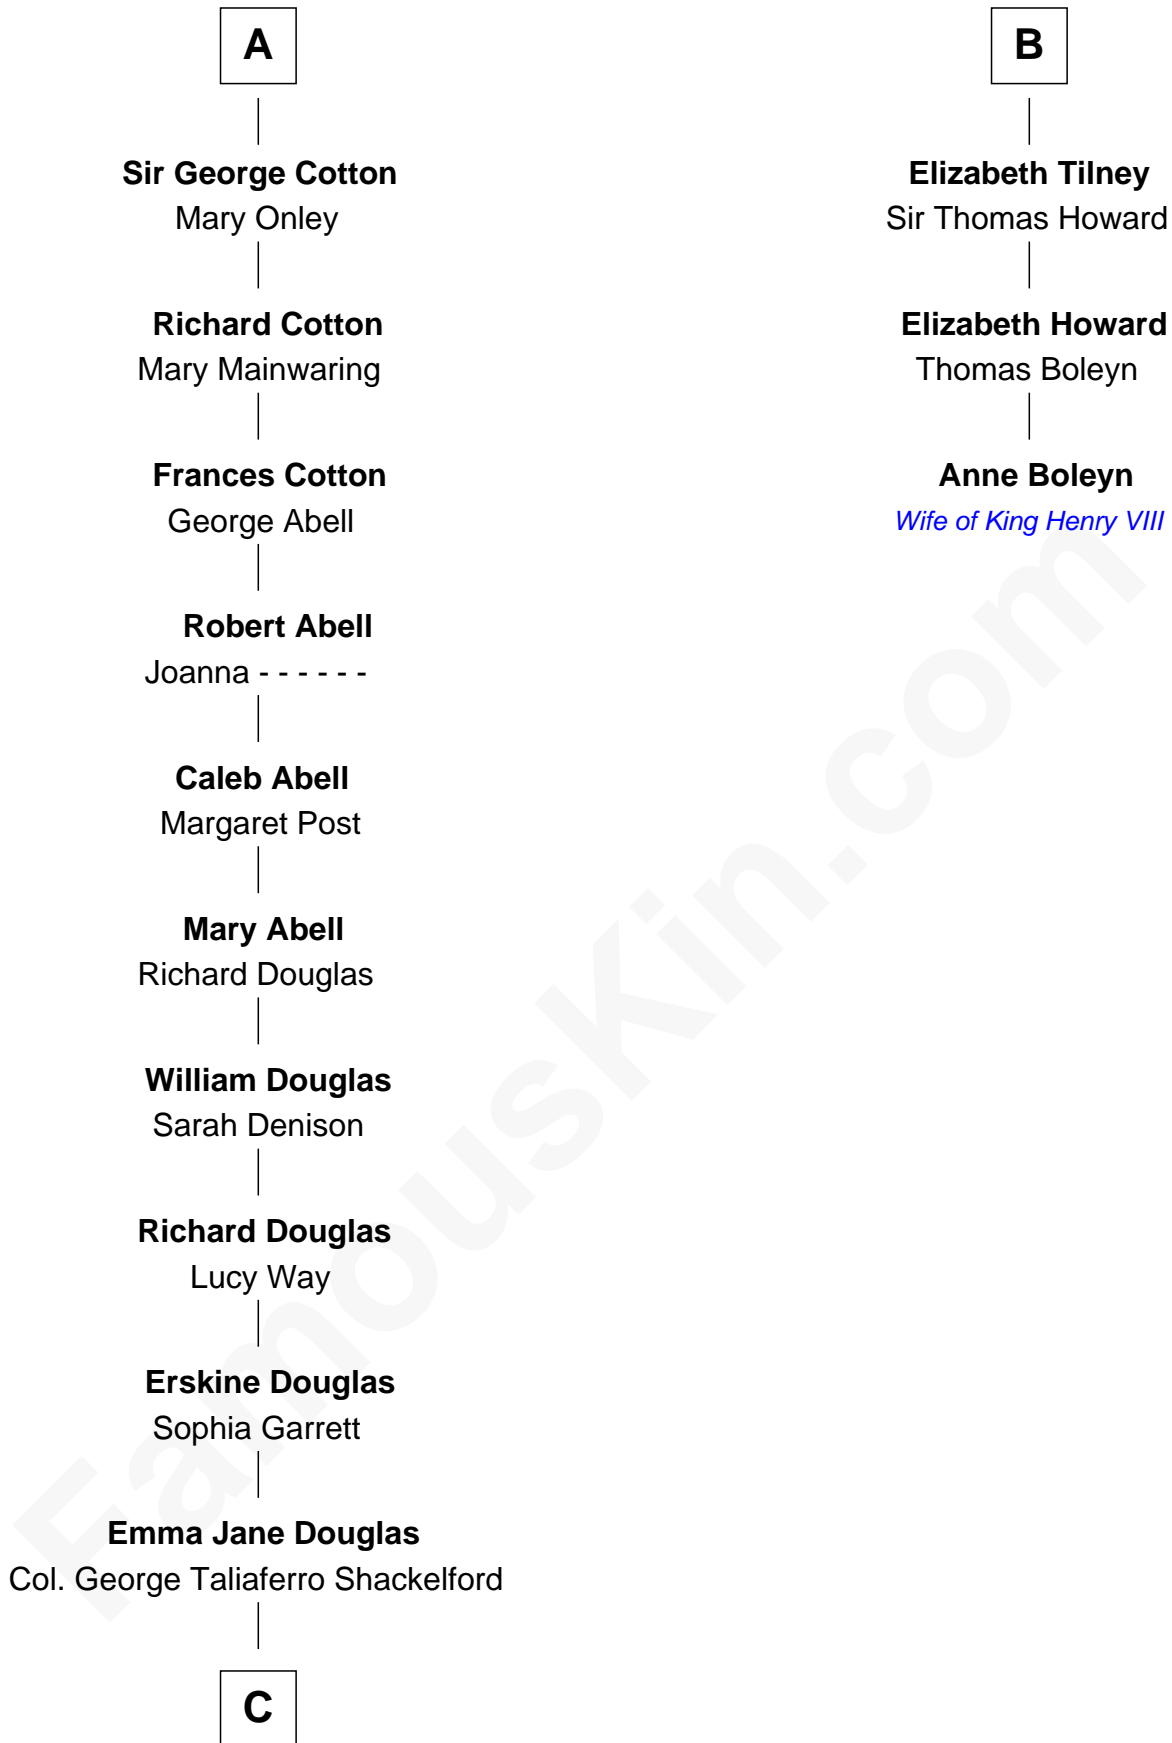

# FamousKin.com Relationship Chart of

**Illeana Douglas**

*TV and Movie Actress*

9th cousin 11 times removed of

**Anne Boleyn**

*2nd Wife of King Henry VIII*

**Sir William de Cantilupe**

Eve de Braiose

**C**

—  
**Lena Priscilla Shackelford**  
Edouard Gregory Hesselberg

—  
**Melvyn Edouard Hesselberg**  
Rosalind Hightower

—  
**Gregory Hesselberg**  
Joan Georgescu

—  
**Illeana Douglas**  
*TV and Movie Actress*