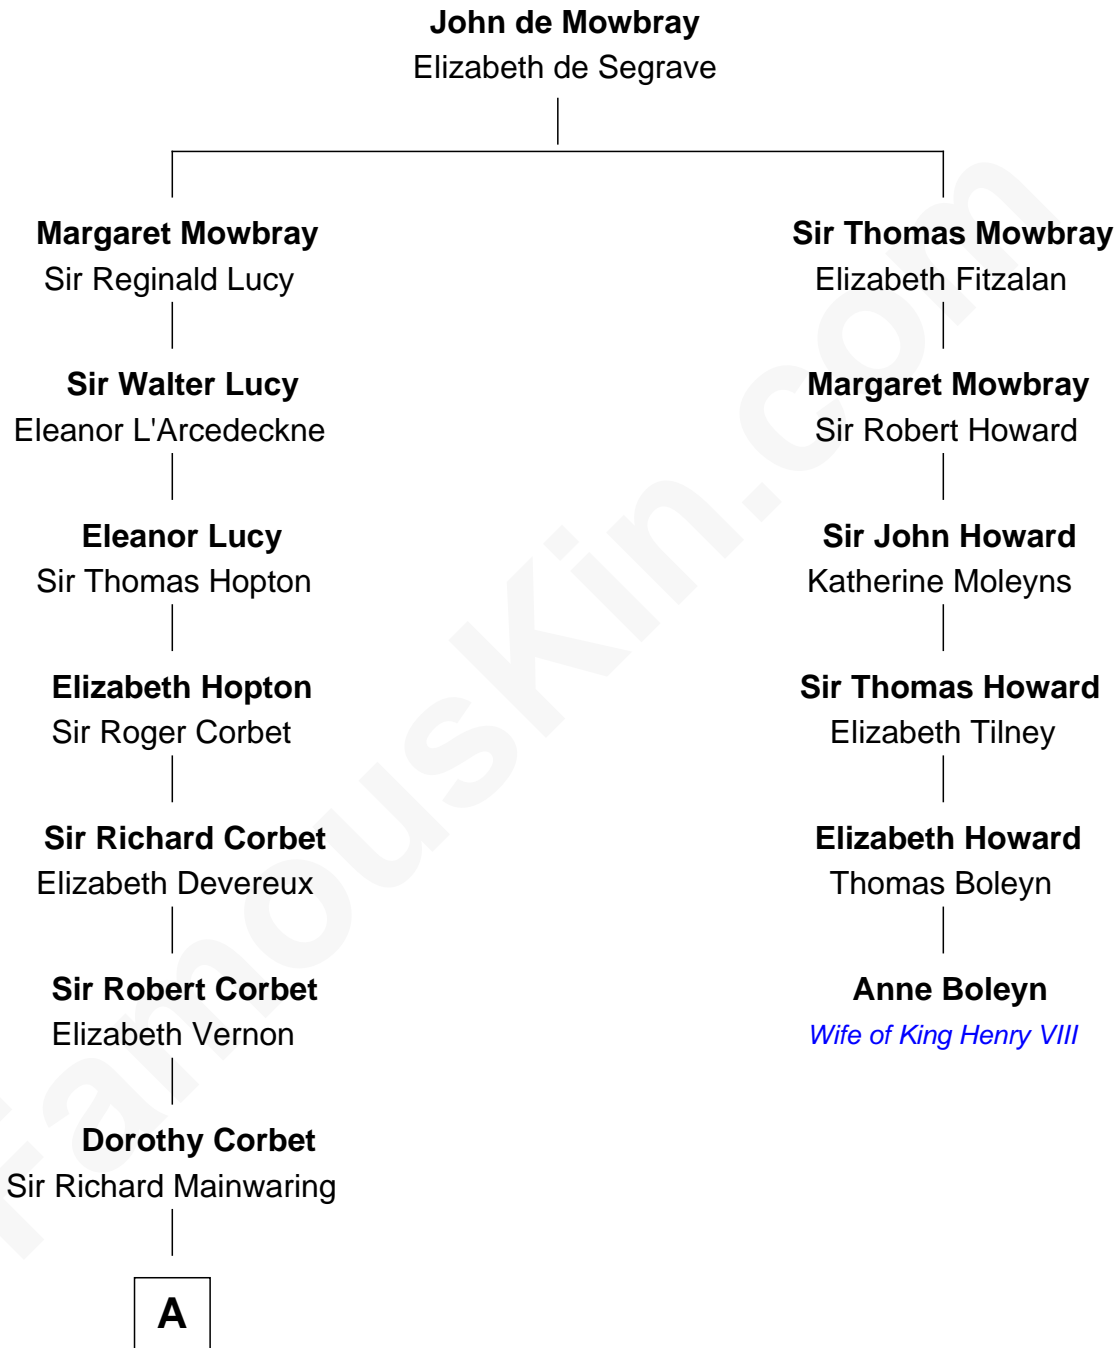

FamousKin.com Relationship Chart of

Illeana Douglas

TV and Movie Actress

5th cousin 15 times removed of

Anne Boleyn

2nd Wife of King Henry VIII

A

Sir Arthur Mainwaring

Margaret Mainwaring

Mary Mainwaring

Richard Cotton

Frances Cotton

George Abell

Robert Abell

Joanna - - - - -

Caleb Abell

Margaret Post

Mary Abell

Richard Douglas

William Douglas

Sarah Denison

Richard Douglas

Lucy Way

Erskine Douglas