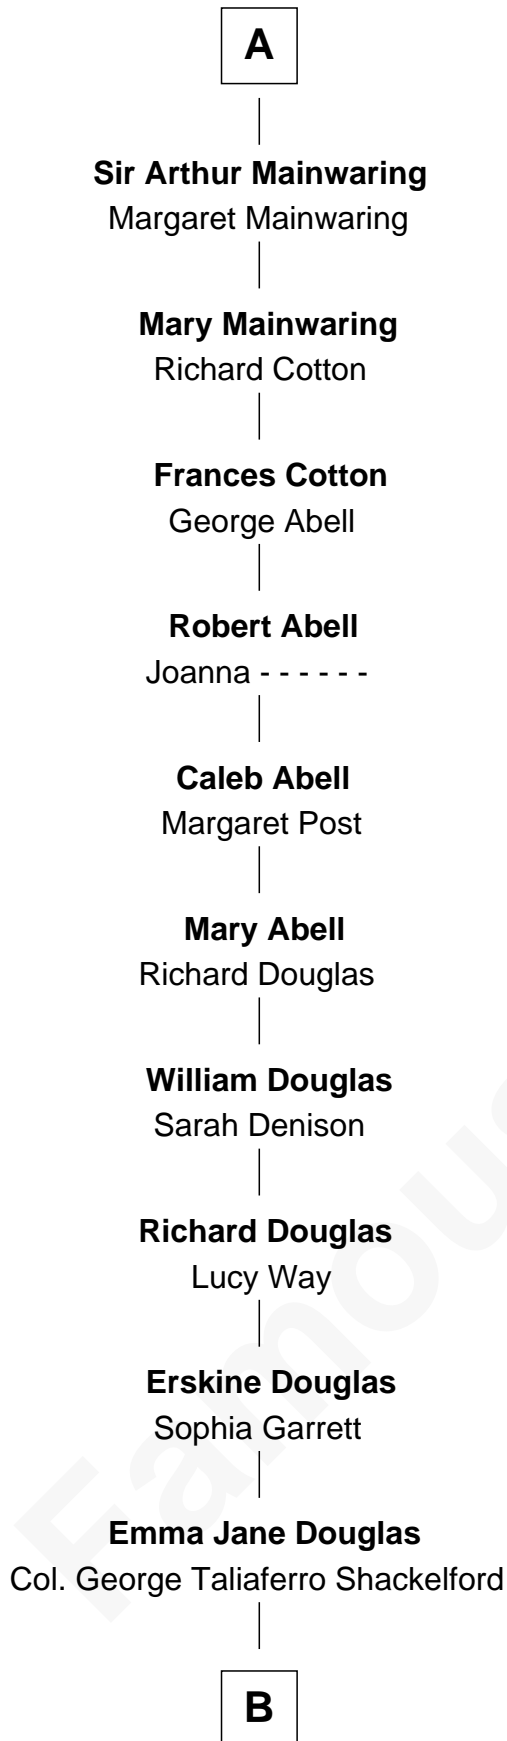

# FamousKin.com Relationship Chart of

**Illeana Douglas**

*TV and Movie Actress*

5th cousin 15 times removed of

**King Henry VIII**

*King of England*

**Richard Fitzalan**  
Eleanor Plantagenet

**B**

—  
**Lena Priscilla Shackelford**  
Edouard Gregory Hesselberg

—  
**Melvyn Edouard Hesselberg**  
Rosalind Hightower

—  
**Gregory Hesselberg**  
Joan Georgescu

—  
**Illeana Douglas**  
*TV and Movie Actress*

FamousKin.com