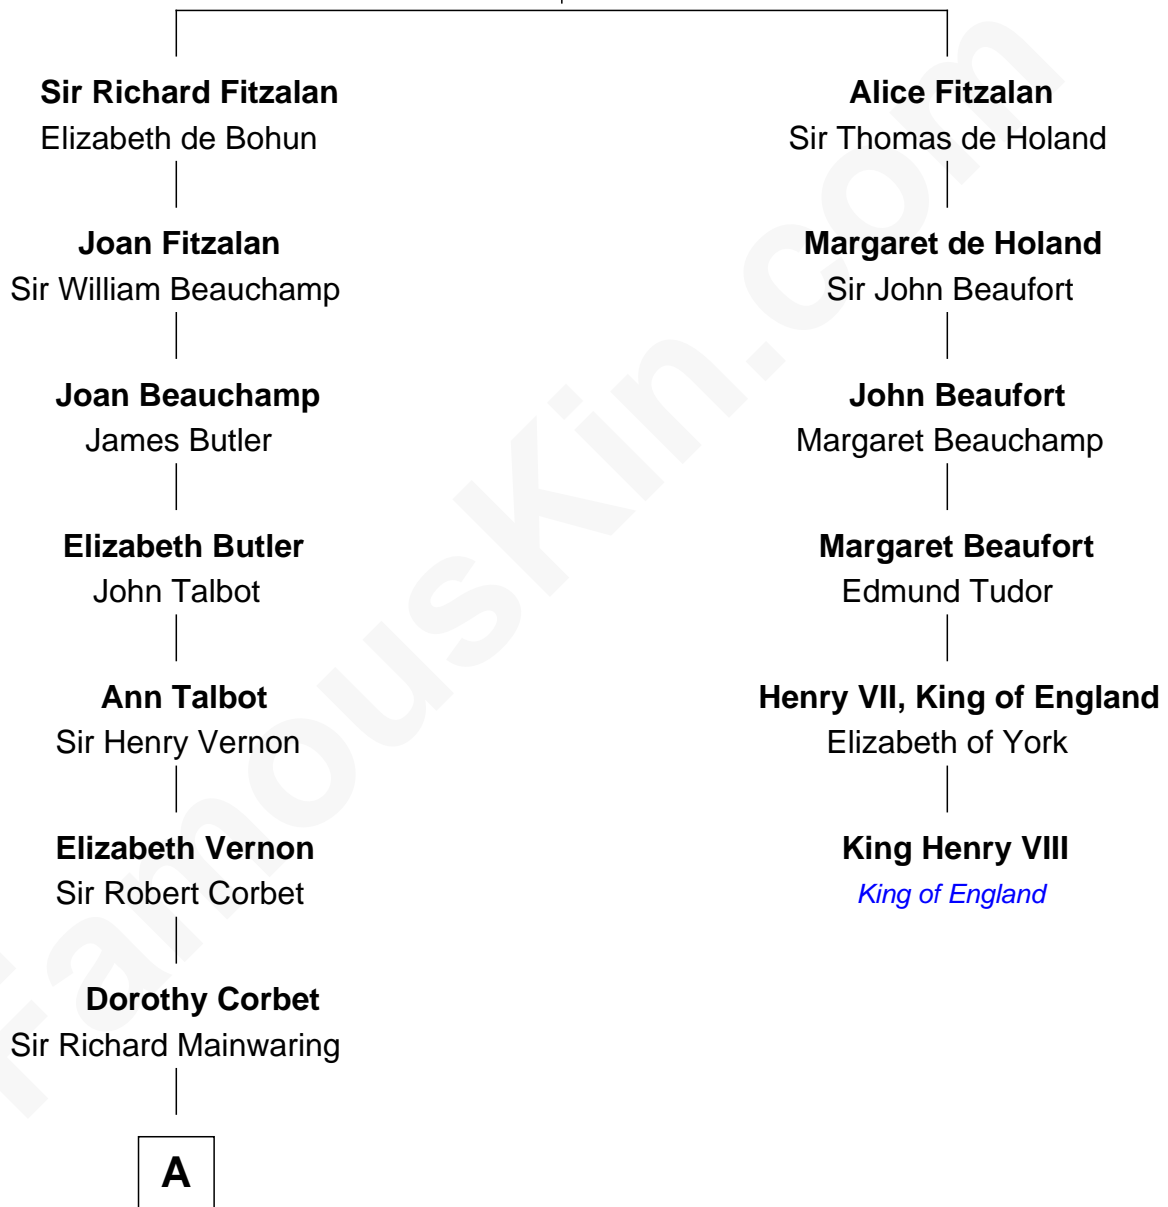

# FamousKin.com Relationship Chart of

**Illeana Douglas**

*TV and Movie Actress*

5th cousin 15 times removed of

**King Henry VIII**

*King of England*

**Richard Fitzalan**  
Eleanor Plantagenet

**B**

—  
**Lena Priscilla Shackelford**  
Edouard Gregory Hesselberg

—  
**Melvyn Edouard Hesselberg**  
Rosalind Hightower

—  
**Gregory Hesselberg**  
Joan Georgescu

—  
**Illeana Douglas**  
*TV and Movie Actress*