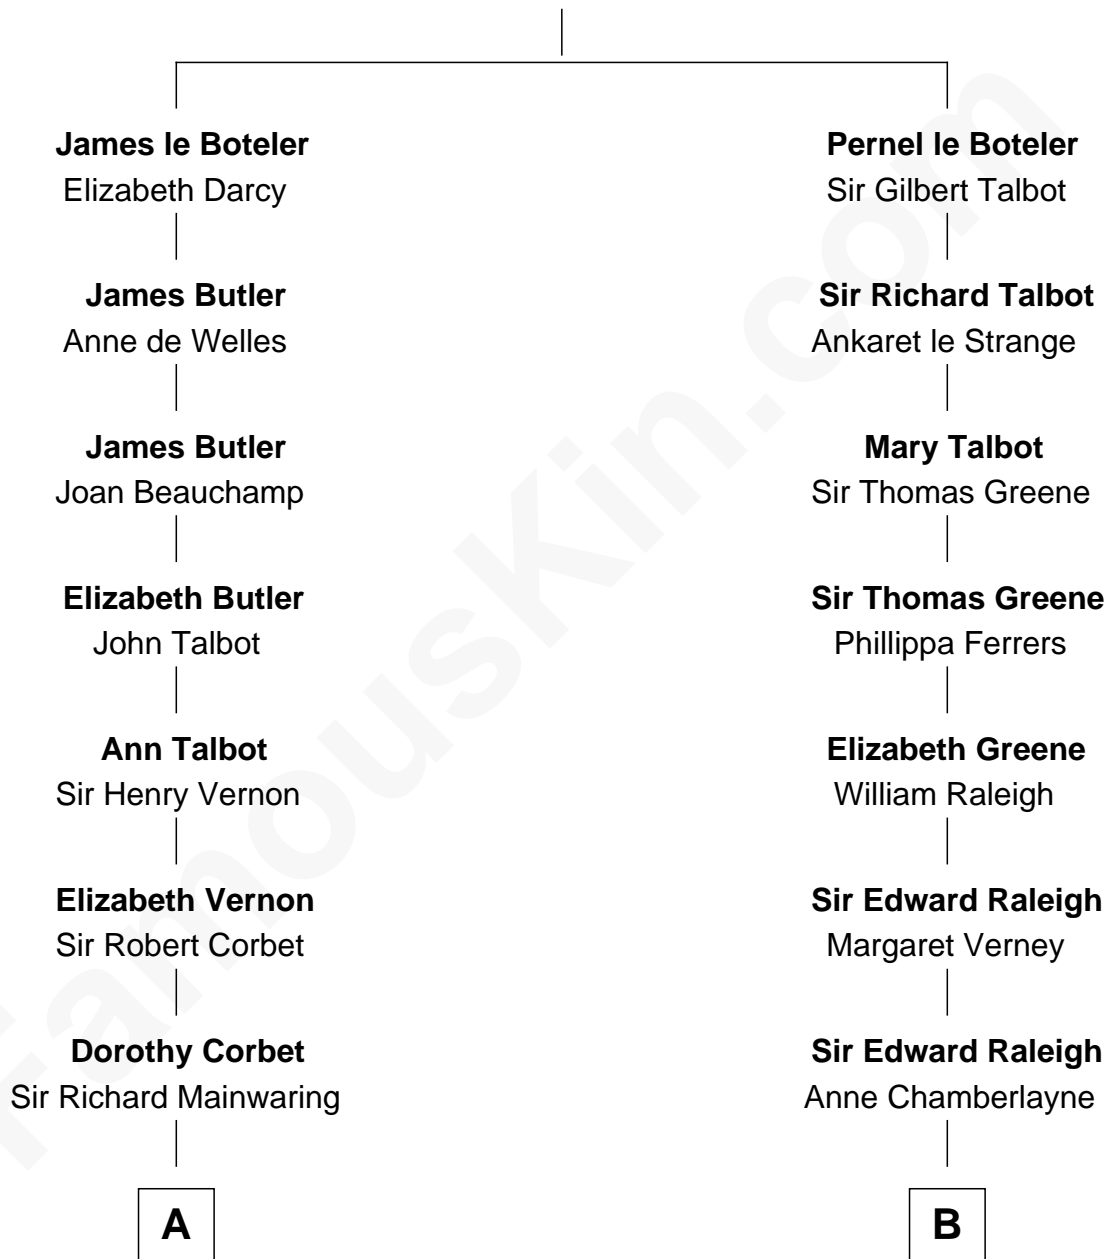

# FamousKin.com Relationship Chart of

**Illeana Douglas**

*TV and Movie Actress*

20th cousin of

**Willis Carrier**

*Inventor of Air Conditioning*

**Sir James le Boteler**

Eleanor de Bohun

**C**

**Lena Priscilla Shackelford**  
Edouard Gregory Hesselberg

**Melvyn Edouard Hesselberg**  
Rosalind Hightower

**Gregory Hesselberg**  
Joan Georgescu

**Illeana Douglas**  
*TV and Movie Actress*

**D**