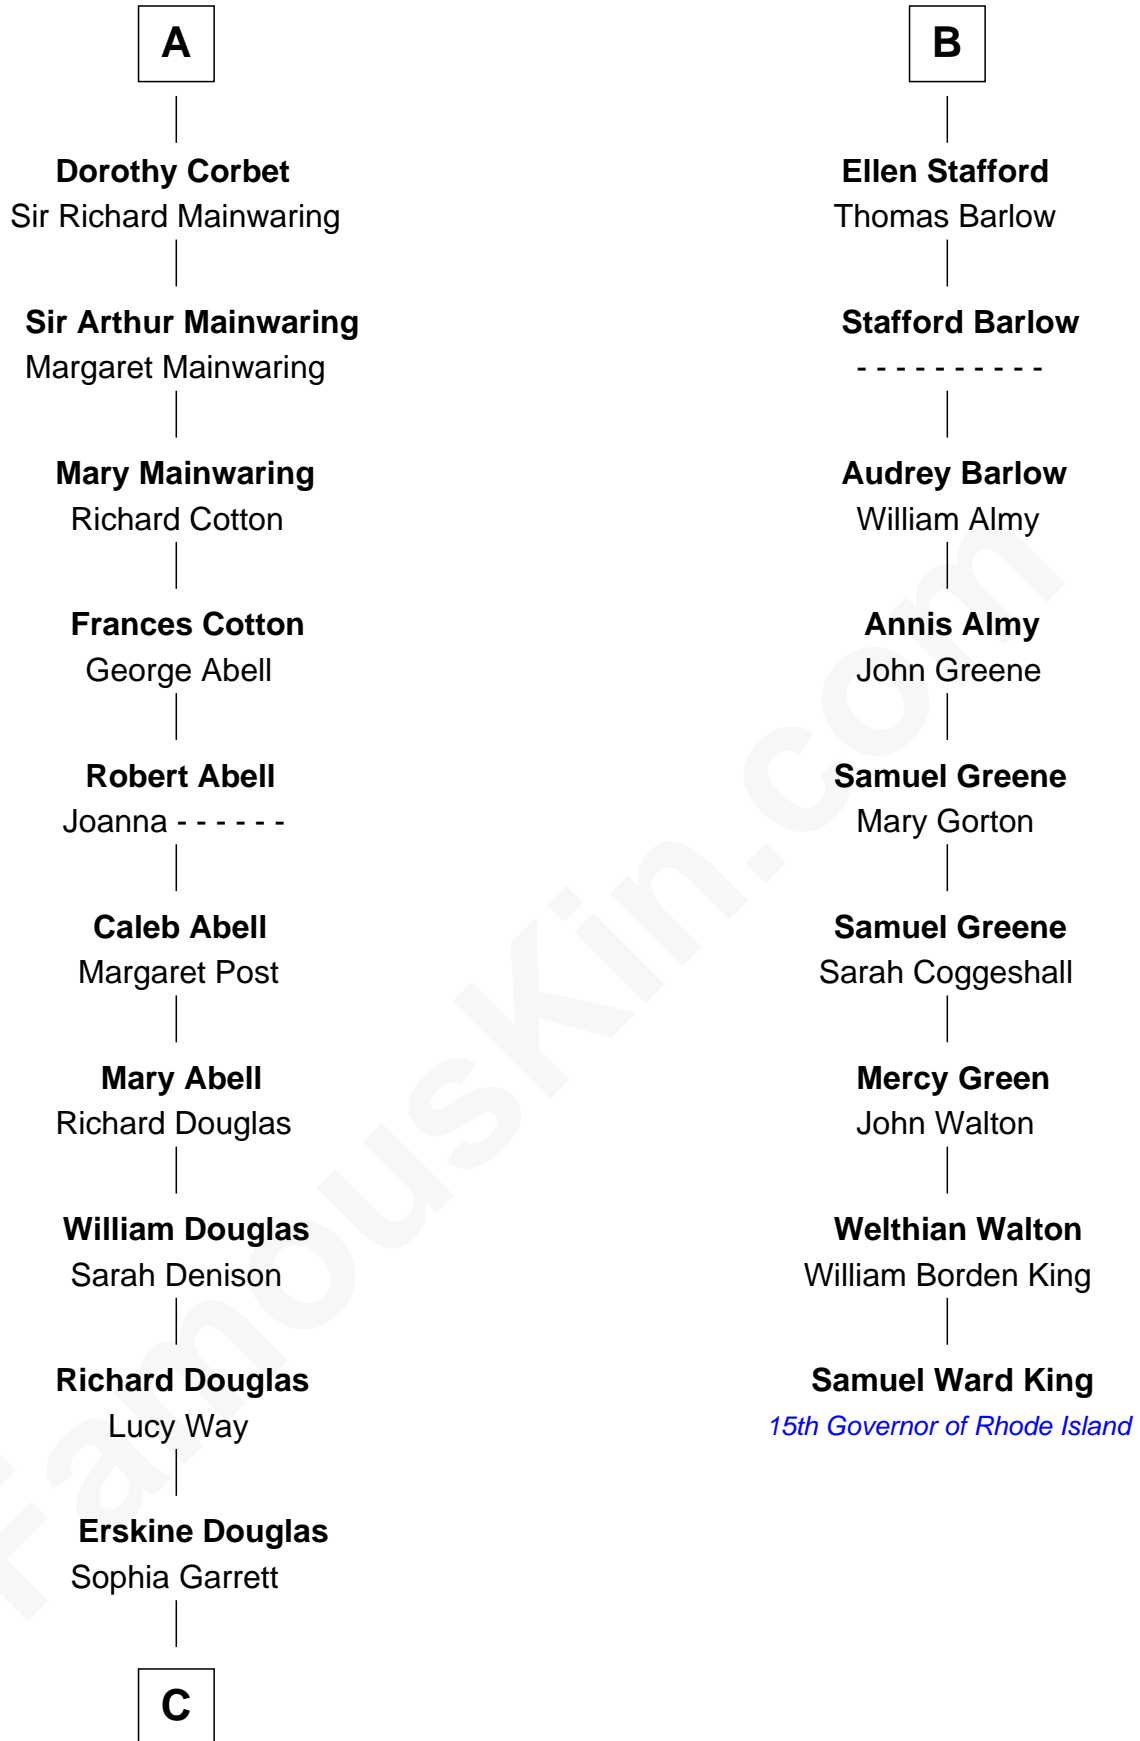

FamousKin.com Relationship Chart of

Illeana Douglas

TV and Movie Actress

15th cousin 6 times removed of

Samuel Ward King

15th Governor of Rhode Island

C

Emma Jane Douglas
Col. George Taliaferro Shackelford

Lena Priscilla Shackelford
Edouard Gregory Hesselberg

Melvyn Edouard Hesselberg
Rosalind Hightower

Gregory Hesselberg
Joan Georgescu

Illeana Douglas
TV and Movie Actress

FamousKin.com