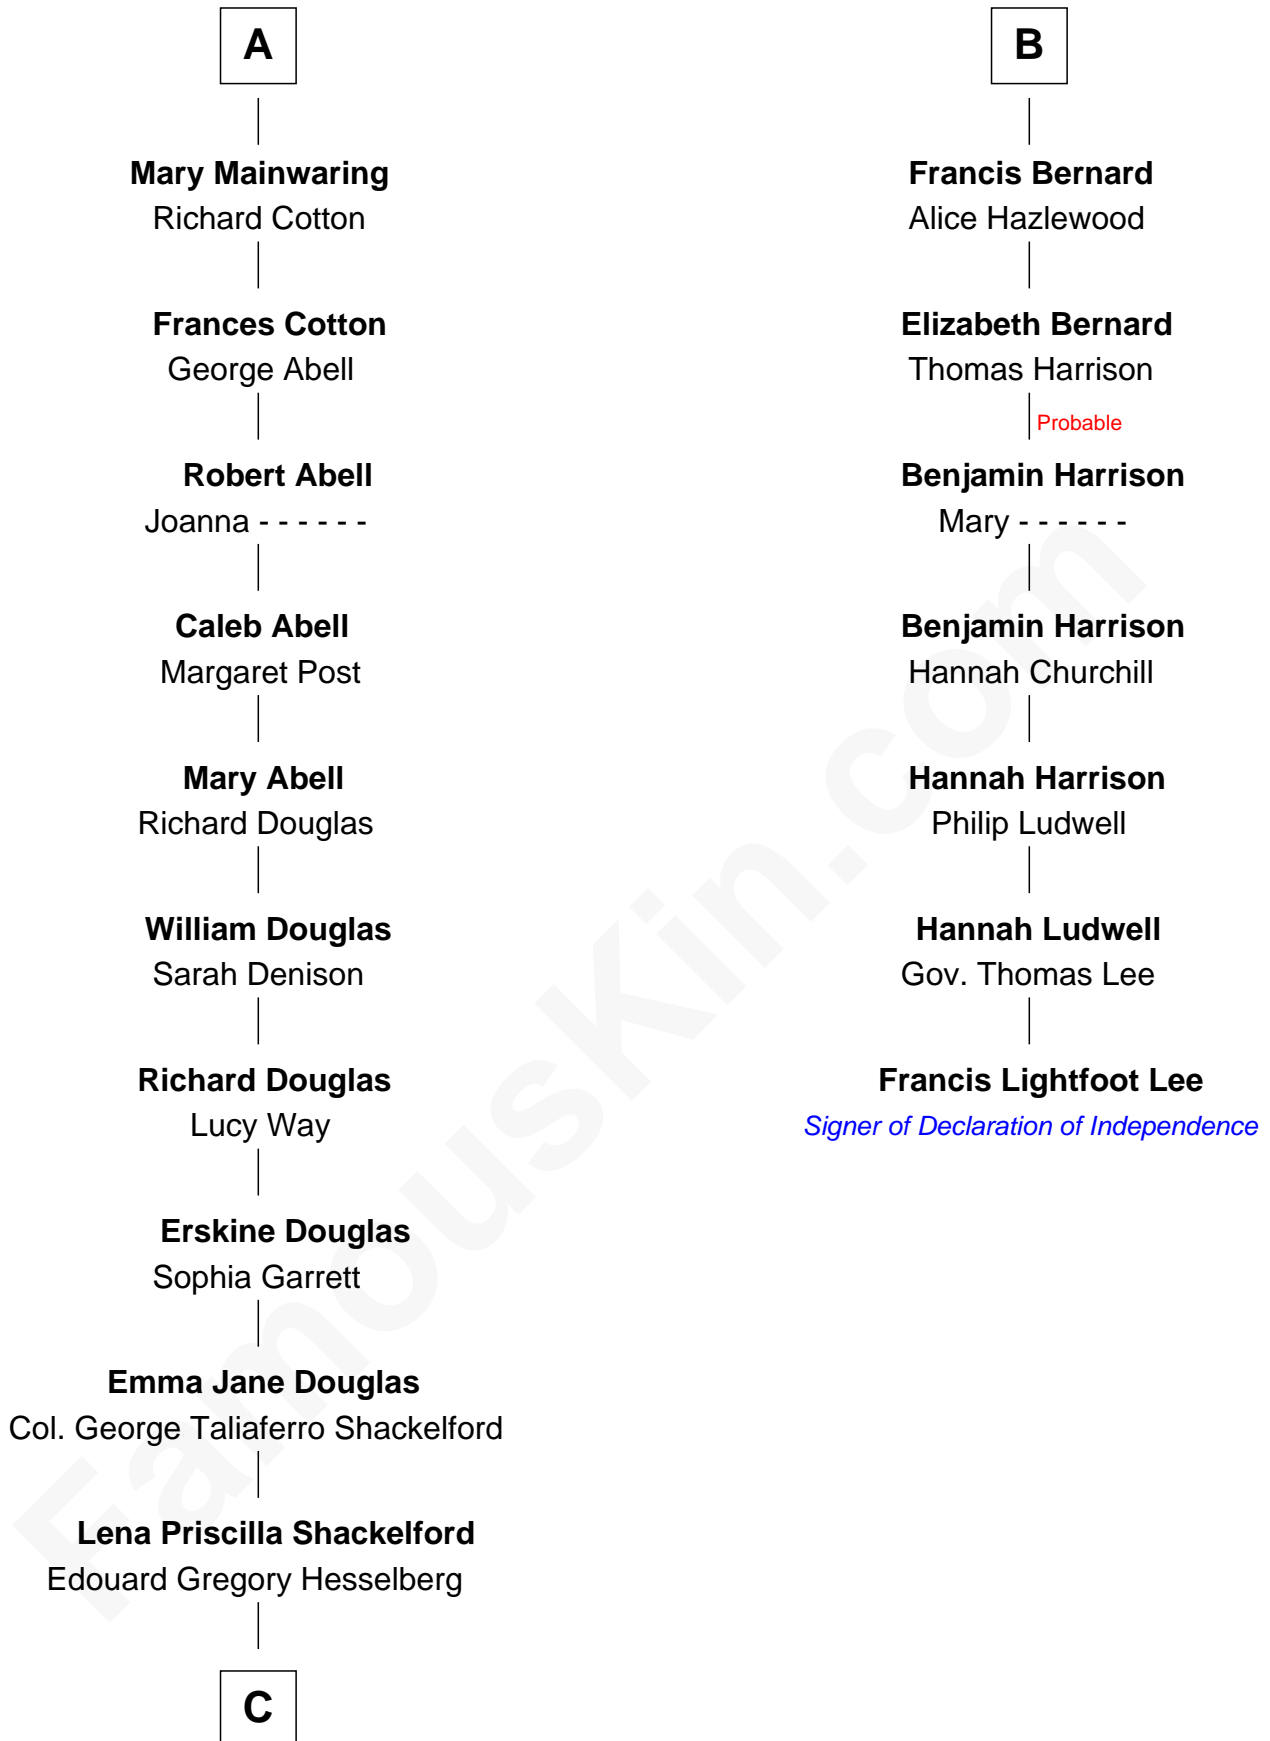

# FamousKin.com Relationship Chart of

**Illeana Douglas**

*TV and Movie Actress*

13th cousin 6 times removed of

**Francis Lightfoot Lee**

*Signer of the Declaration of Independence*

**Sir Thomas de Beauchamp**

Sir Henry Vernon

**Elizabeth Vernon**

Sir Robert Corbet

**Dorothy Corbet**

Sir Richard Mainwaring

**Sir Arthur Mainwaring**

Margaret Mainwaring

**A**

**Margaret Scrope**

John Bernard

**John Bernard**

Margaret Daundelyn

**John Bernard**

Cecily Muscote

**B**

C