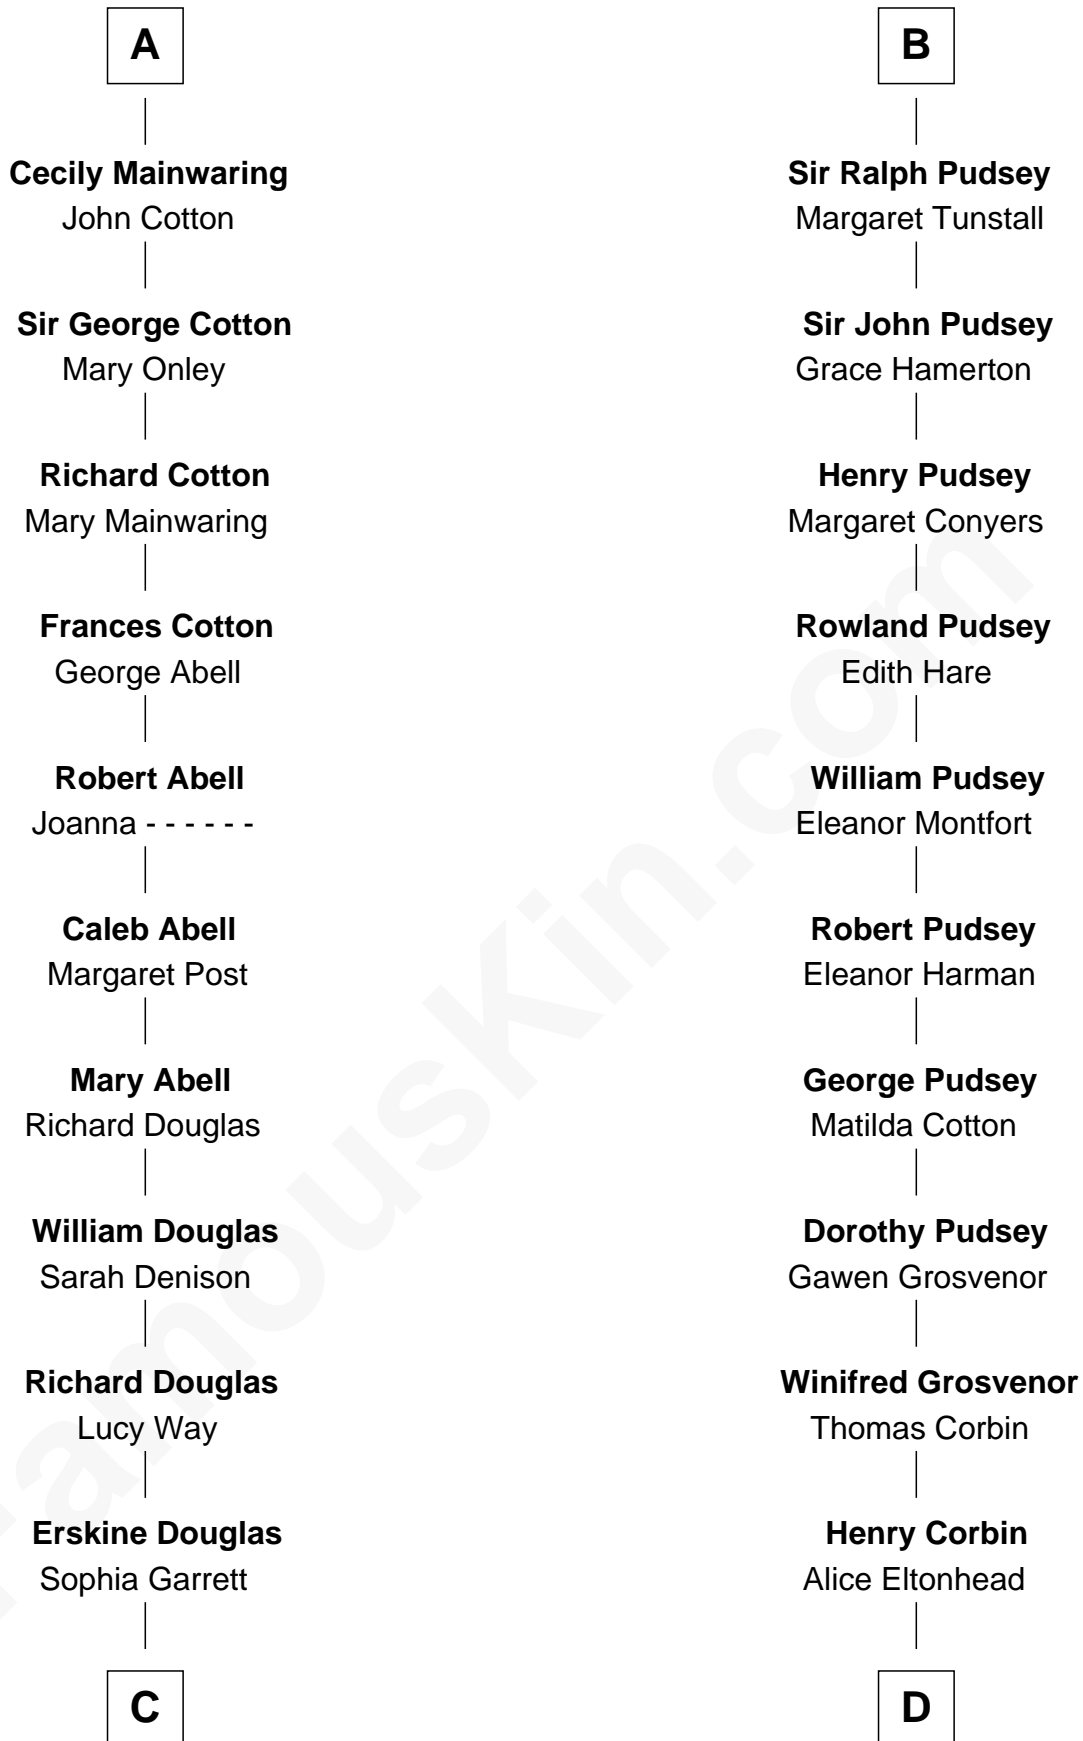

FamousKin.com Relationship Chart of

Illeana Douglas

TV and Movie Actress

19th cousin 2 times removed of

Francis Lightfoot Lee

Signer of the Declaration of Independence

Sir Richard FitzRoy

Rose de Dover

Jane Sutton
Thomas Mainwaring

A

Sir Richard de Dover
Maud of Angus

Isabel of Dover
David Strathbogie

John Strathbogie
Marjory of Mar

David Strathbogie
Joan Comyn

Sir Aymer de Atholl
Mary - - - - -

Isabel de Atholl
Sir Ralph Eure

Margaret Eure
Sir John Pudsey

B

C

Emma Jane Douglas
Col. George Taliaferro Shackelford

Lena Priscilla Shackelford
Edouard Gregory Hesselberg

Melvyn Edouard Hesselberg
Rosalind Hightower

Gregory Hesselberg
Joan Georgescu