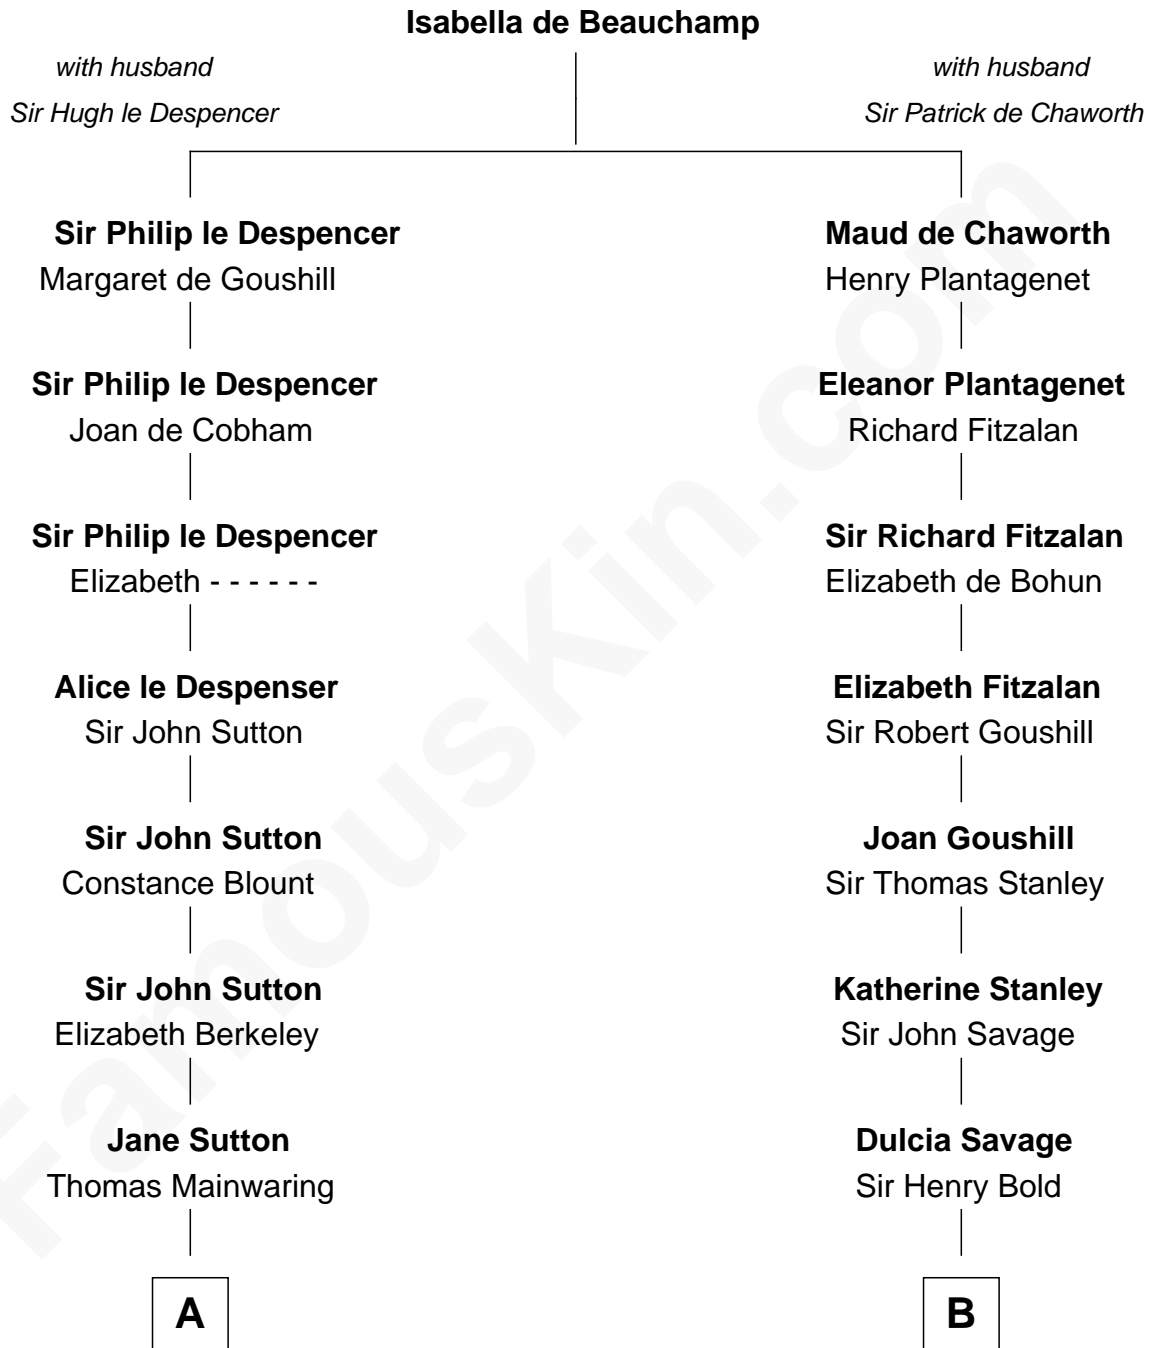

# FamousKin.com Relationship Chart of

**Illeana Douglas**

*TV and Movie Actress*

14th cousin 7 times removed of

**Francis Lightfoot Lee**

*Signer of the Declaration of Independence*

**C**

**Emma Jane Douglas**  
Col. George Taliaferro Shackelford

**Lena Priscilla Shackelford**  
Edouard Gregory Hesselberg

**Melvyn Edouard Hesselberg**  
Rosalind Hightower

**Gregory Hesselberg**  
Joan Georgescu

**Illeana Douglas**  
*TV and Movie Actress*