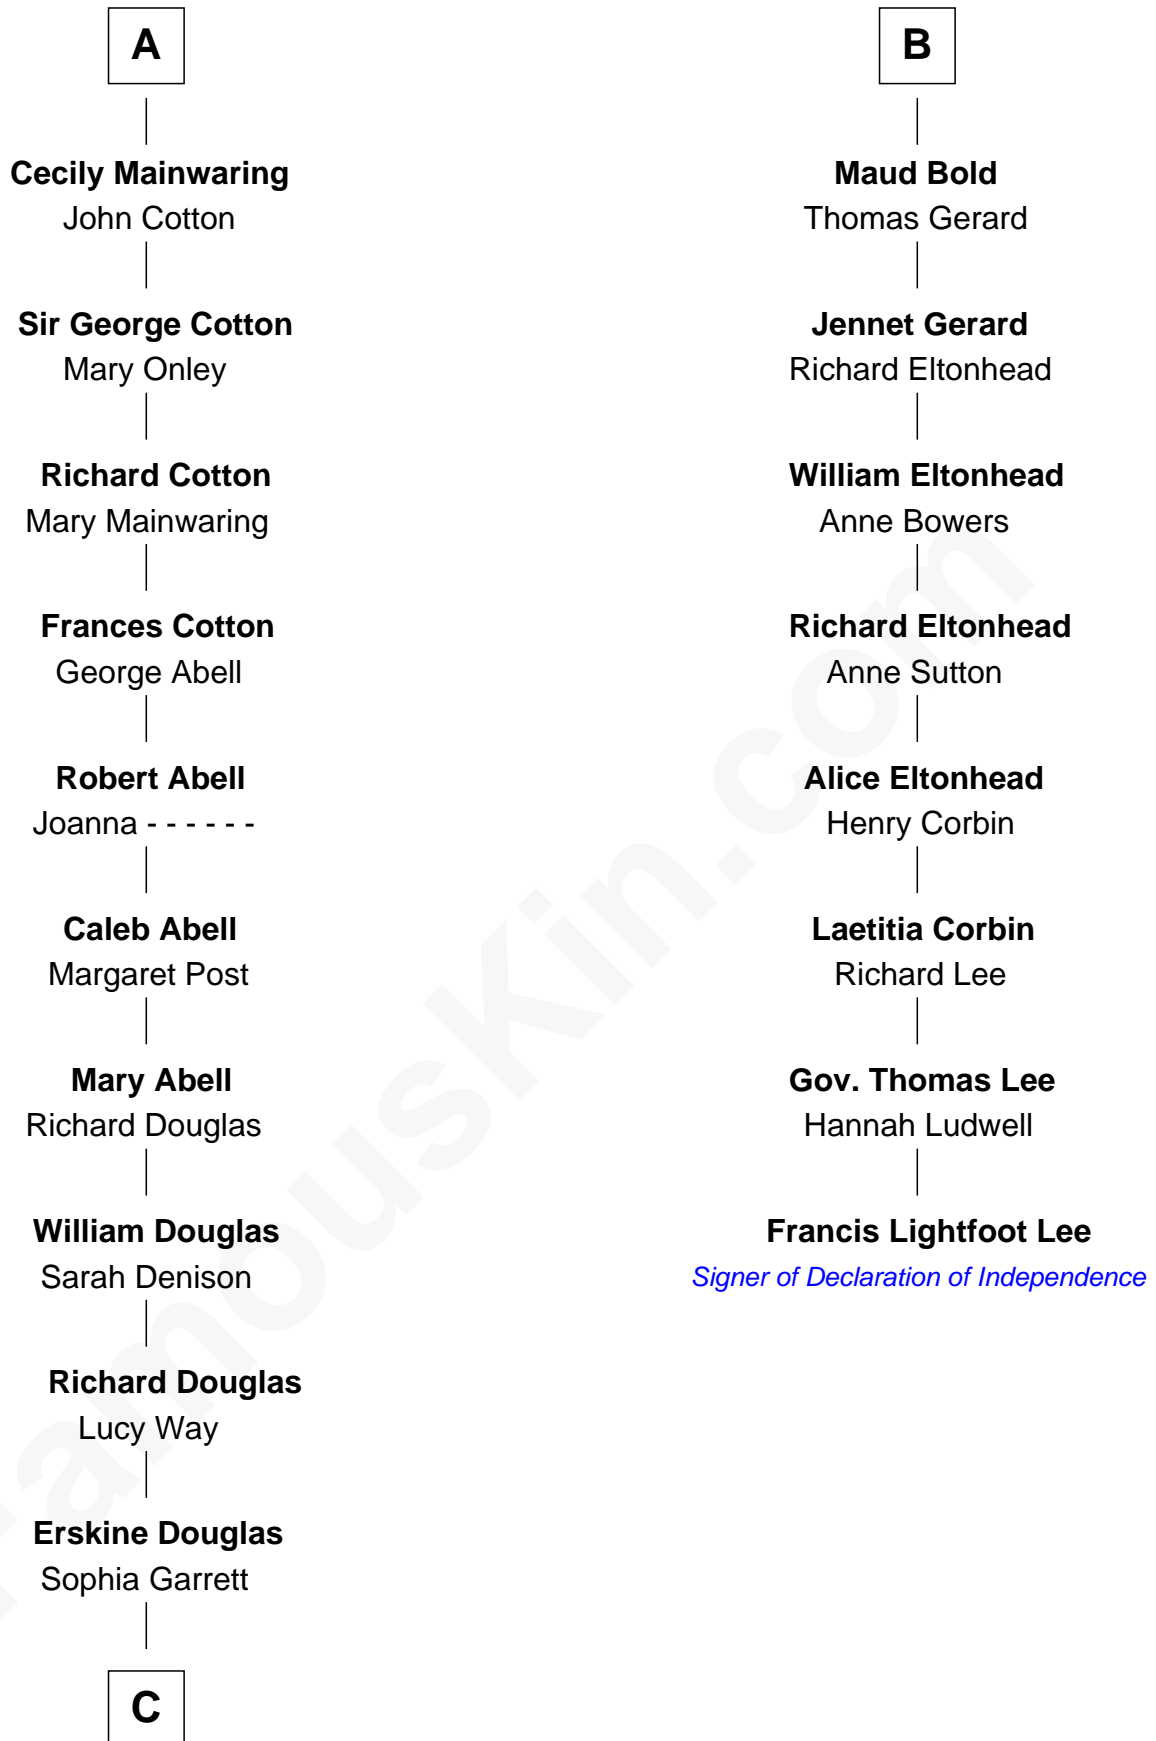

# FamousKin.com Relationship Chart of

**Illeana Douglas**

*TV and Movie Actress*

14th cousin 7 times removed of

**Francis Lightfoot Lee**

*Signer of the Declaration of Independence*

**C**

**Emma Jane Douglas**  
Col. George Taliaferro Shackelford

**Lena Priscilla Shackelford**  
Edouard Gregory Hesselberg

**Melvyn Edouard Hesselberg**  
Rosalind Hightower

**Gregory Hesselberg**  
Joan Georgescu

**Illeana Douglas**  
*TV and Movie Actress*