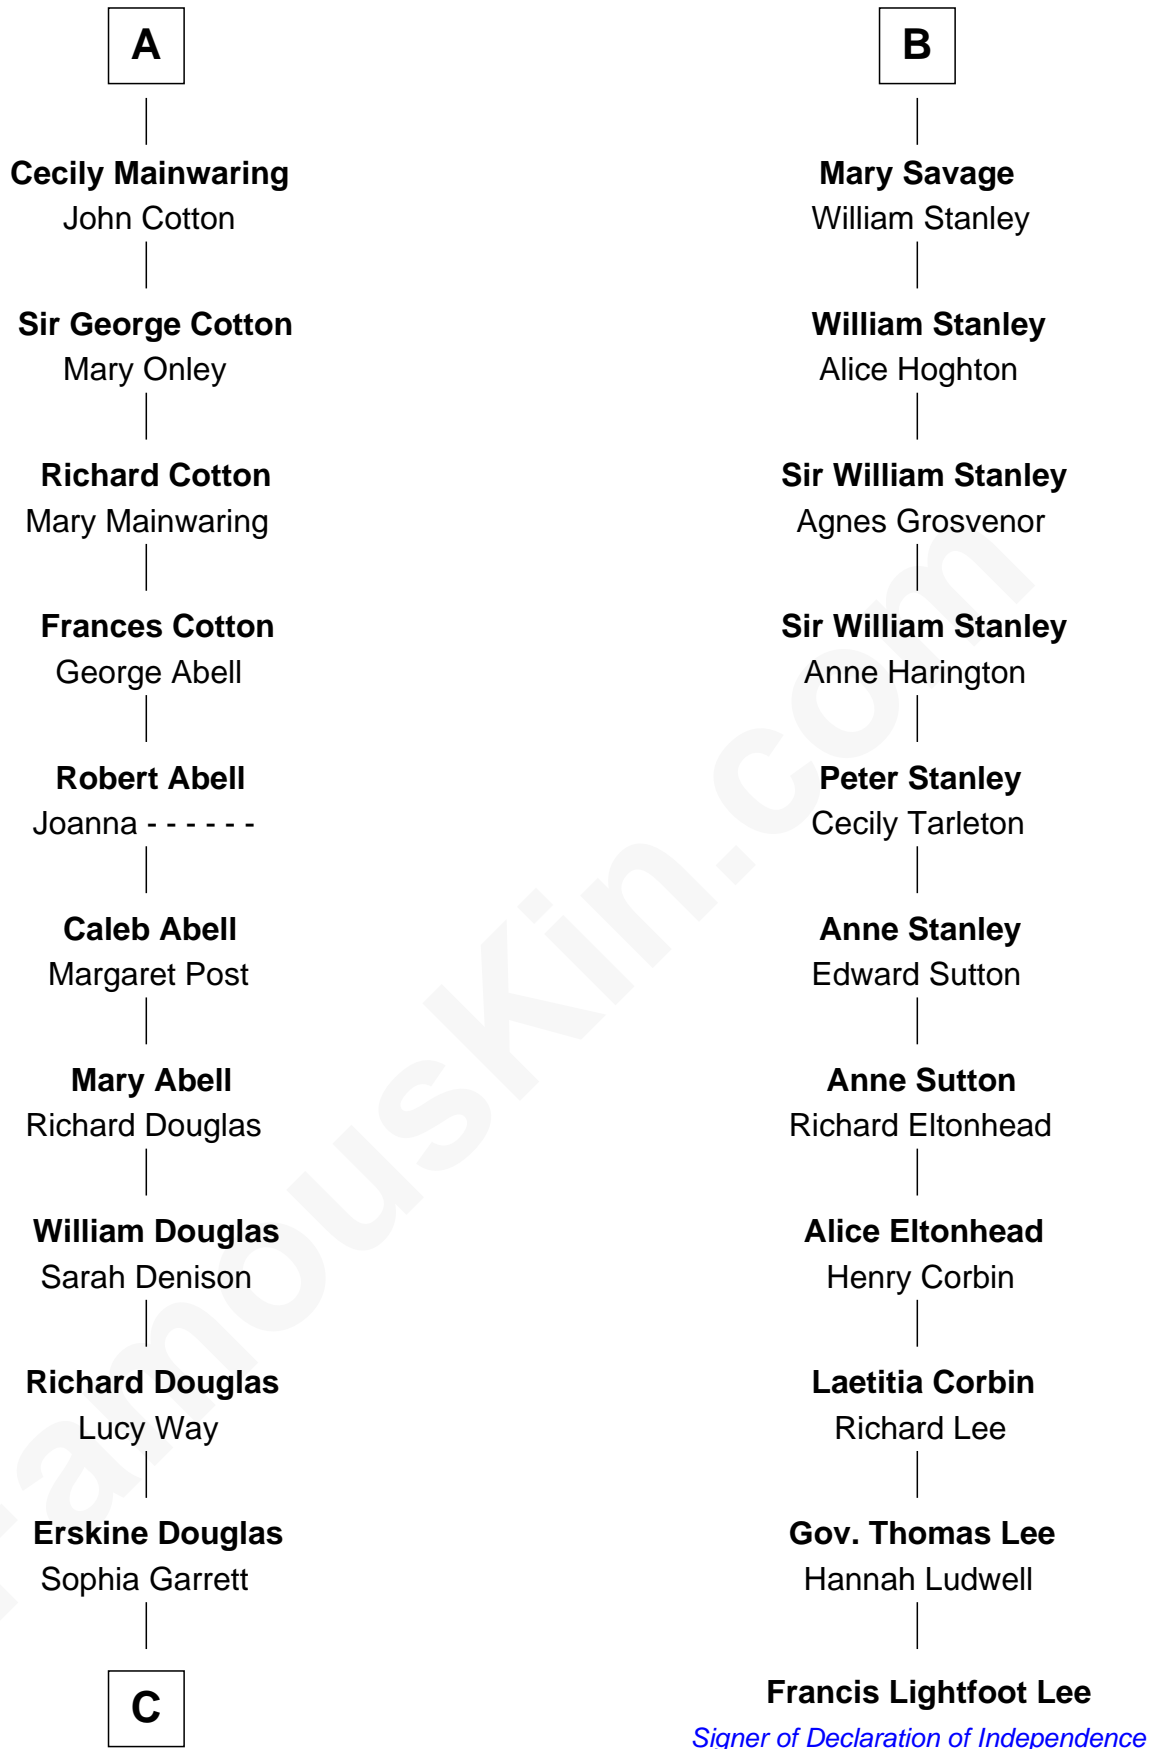

FamousKin.com Relationship Chart of

Illeana Douglas

TV and Movie Actress

17th cousin 4 times removed of

Francis Lightfoot Lee

Signer of the Declaration of Independence

Sir Roger de Quincy

Helen of Galloway

C

Emma Jane Douglas
Col. George Taliaferro Shackelford

Lena Priscilla Shackelford
Edouard Gregory Hesselberg

Melvyn Edouard Hesselberg
Rosalind Hightower

Gregory Hesselberg
Joan Georgescu

Illeana Douglas
TV and Movie Actress