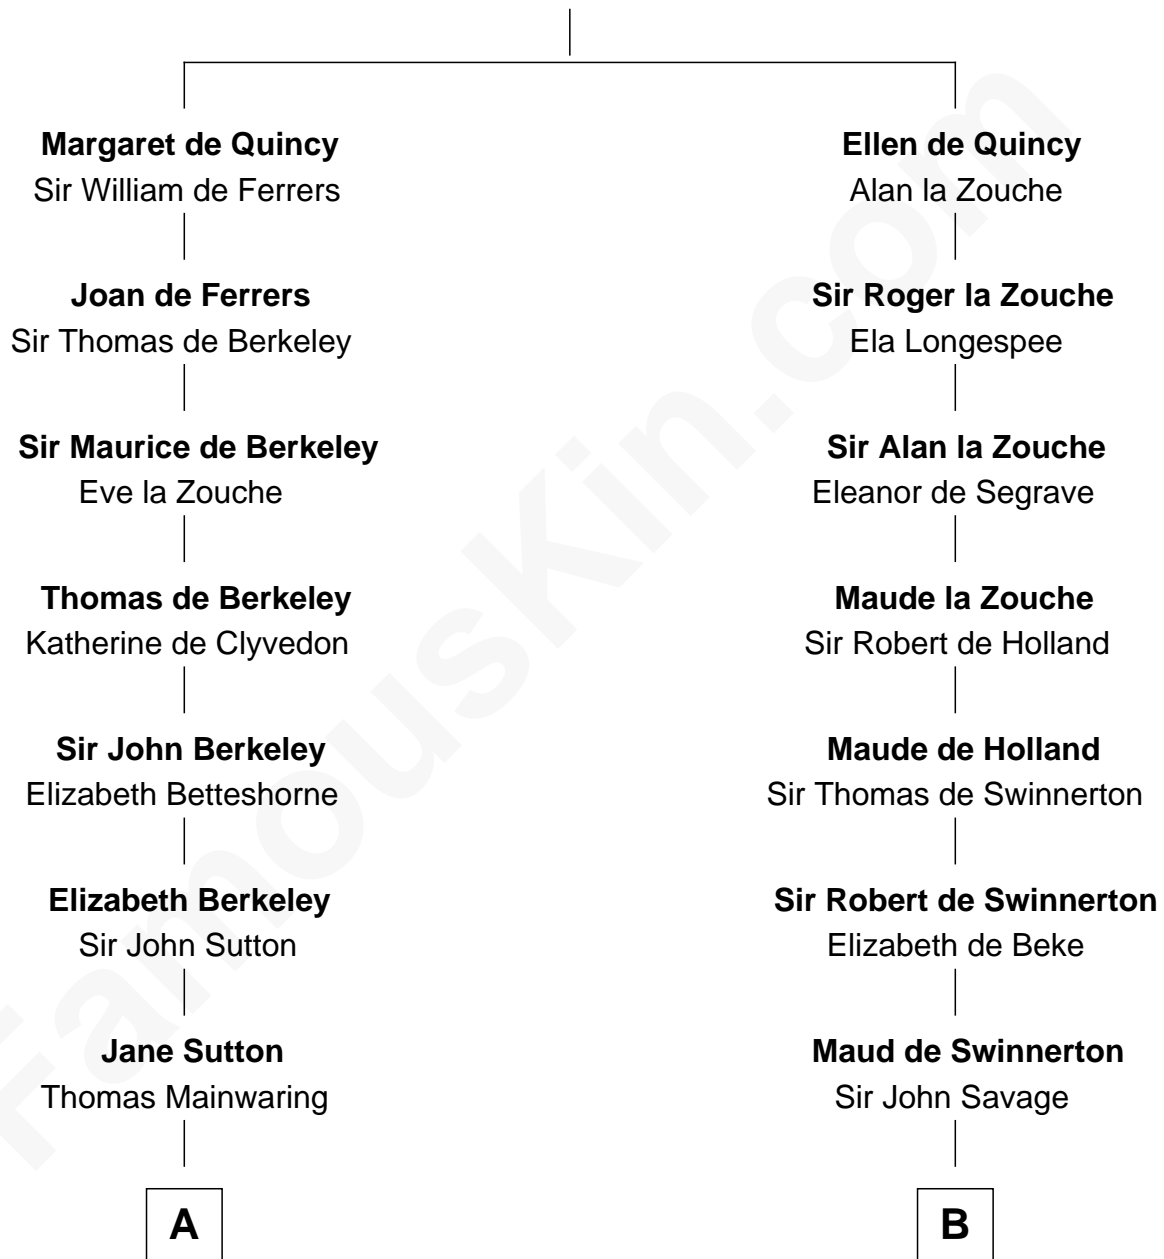

FamousKin.com Relationship Chart of

Illeana Douglas

TV and Movie Actress

17th cousin 4 times removed of

Francis Lightfoot Lee

Signer of the Declaration of Independence

Sir Roger de Quincy

Helen of Galloway

C

Emma Jane Douglas
Col. George Taliaferro Shackelford

Lena Priscilla Shackelford
Edouard Gregory Hesselberg

Melvyn Edouard Hesselberg
Rosalind Hightower

Gregory Hesselberg
Joan Georgescu

Illeana Douglas
TV and Movie Actress