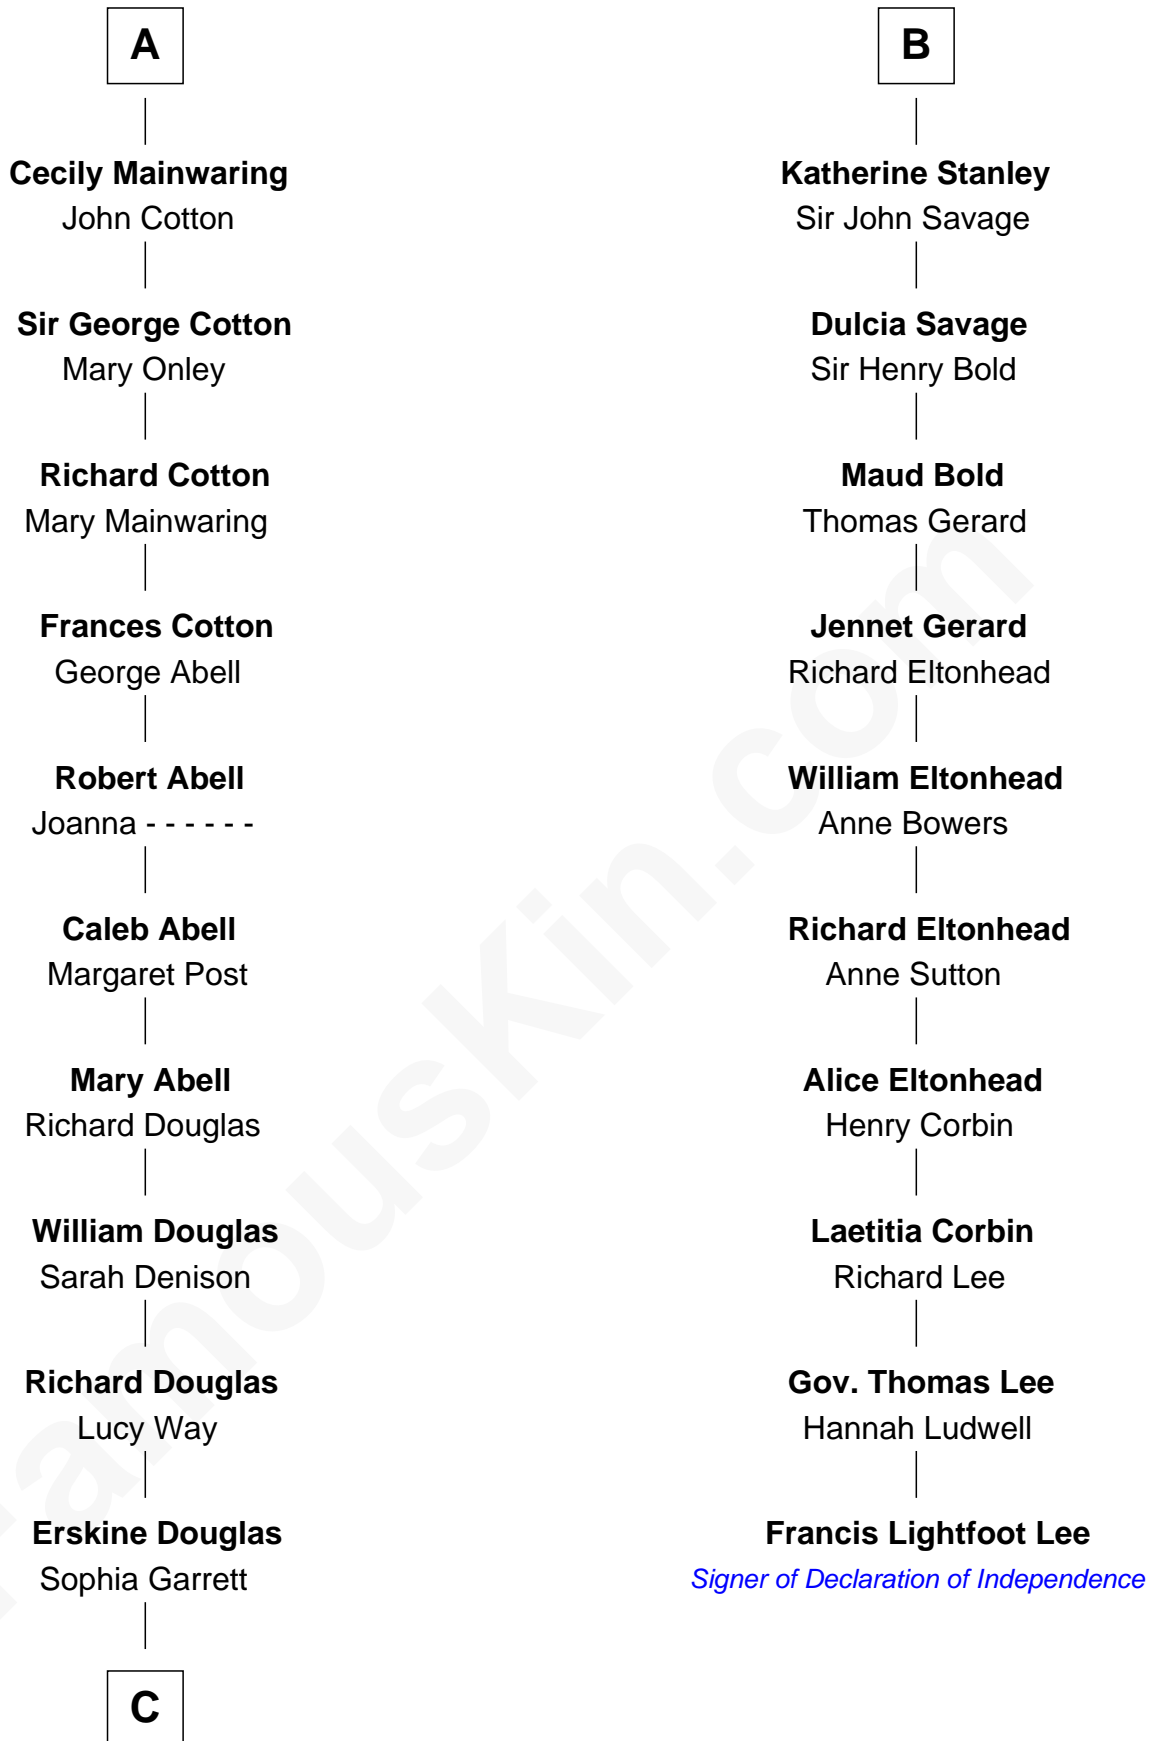

FamousKin.com Relationship Chart of

Illeana Douglas

TV and Movie Actress

16th cousin 5 times removed of

Francis Lightfoot Lee

Signer of the Declaration of Independence

William de Braiose

Eva Marshal

Eve de Braiose
Sir William de Cantilupe

Milicent de Cantilupe
Eudo la Zouche

Eve la Zouche
Sir Maurice de Berkeley

Thomas de Berkeley
Katherine de Clyvedon

Sir John Berkeley
Elizabeth Betteshorne

Elizabeth Berkeley
Sir John Sutton

Jane Sutton
Thomas Mainwaring

A

Eleanor de Braiose
Sir Humphrey de Bohun

Humphrey de Bohun
Maud de Fiennes

Humphrey de Bohun
Elizabeth Plantagenet

Sir William de Bohun
Elizabeth de Badlesmere

Elizabeth de Bohun
Sir Richard Fitzalan

Elizabeth Fitzalan
Sir Robert Goushill

Joan Goushill
Sir Thomas Stanley

B

C

Emma Jane Douglas
Col. George Taliaferro Shackelford

Lena Priscilla Shackelford
Edouard Gregory Hesselberg

Melvyn Edouard Hesselberg
Rosalind Hightower