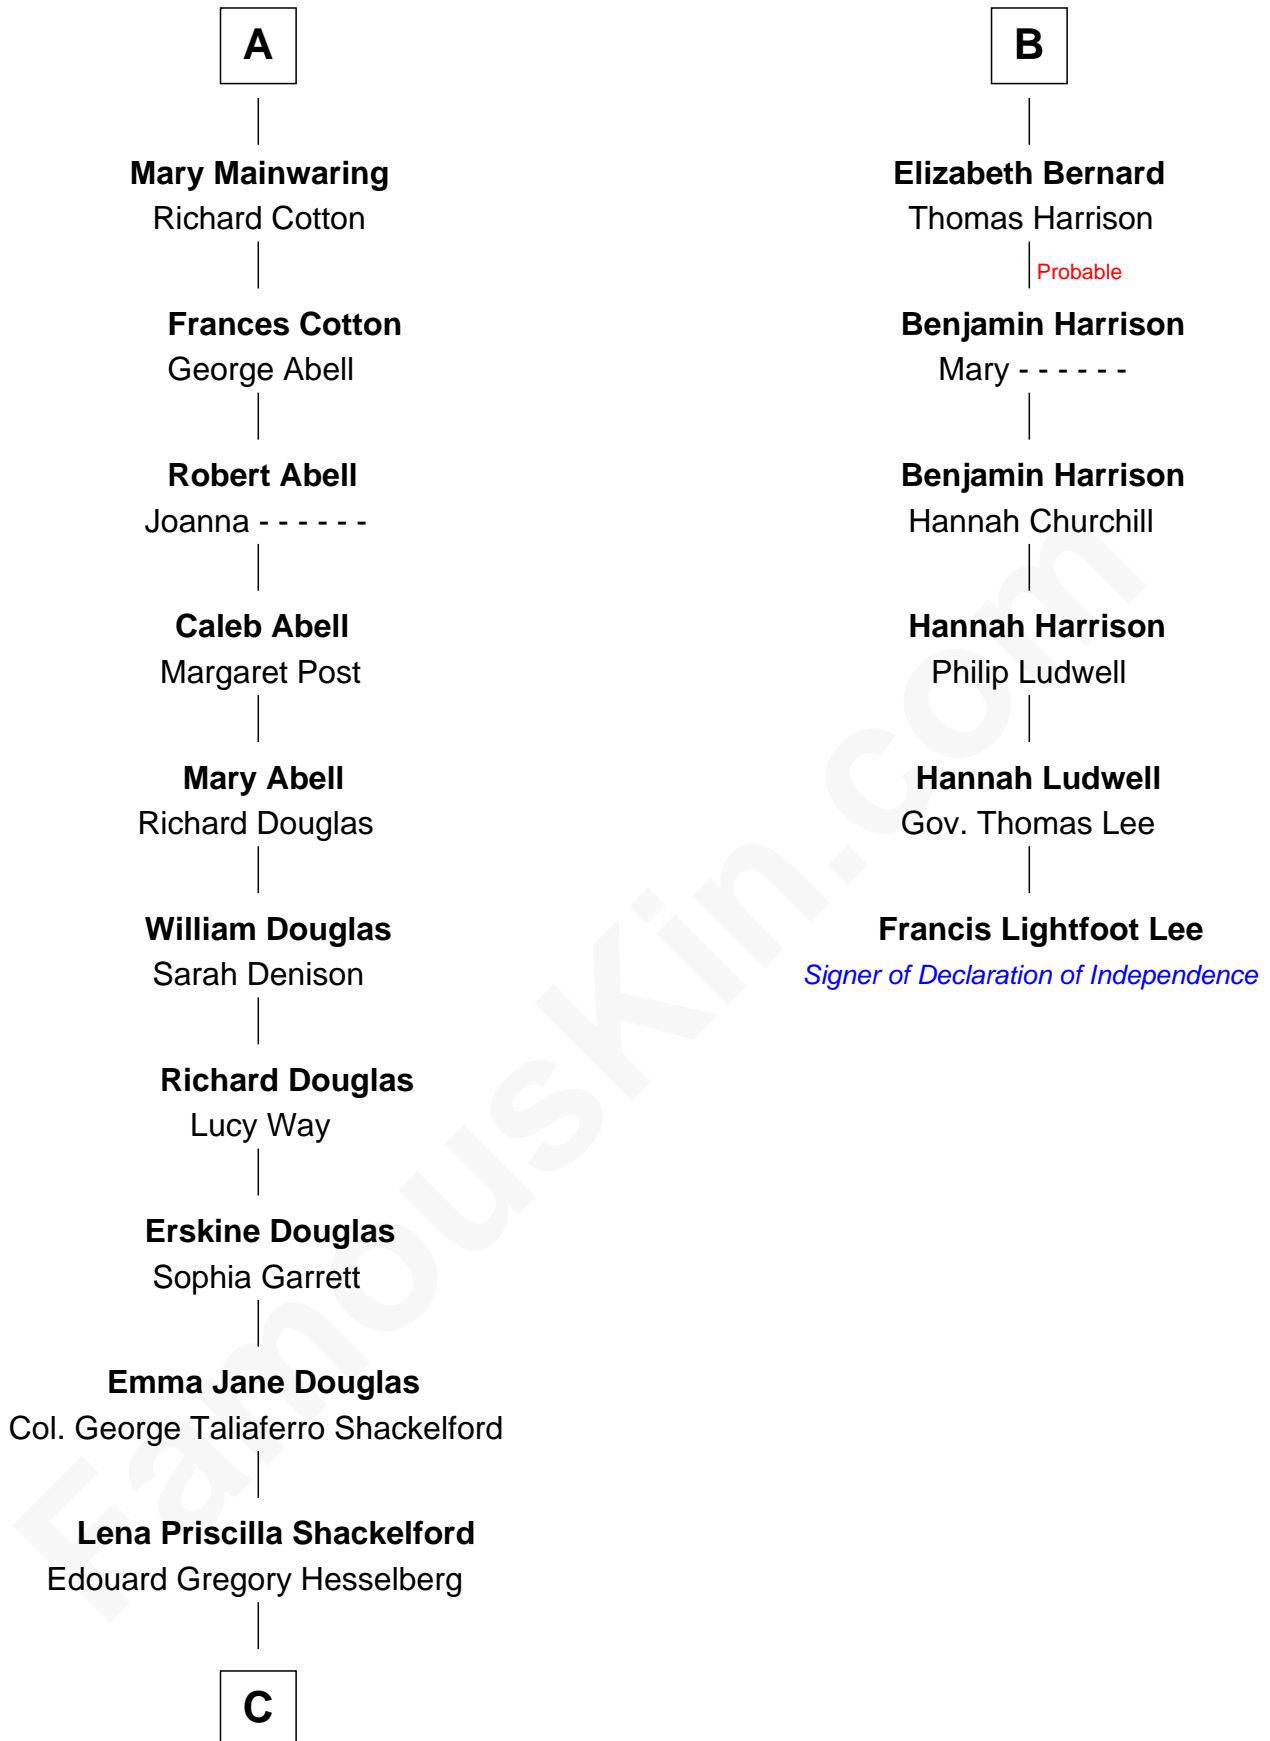

FamousKin.com Relationship Chart of

Illeana Douglas

TV and Movie Actress

12th cousin 7 times removed of

Francis Lightfoot Lee

Signer of the Declaration of Independence

John de Welles

Maud de Roos

Anne de Welles

James Butler

James Butler

Joan Beauchamp

Elizabeth Butler

John Talbot

Ann Talbot

Sir Henry Vernon

Elizabeth Vernon

Sir Robert Corbet

Dorothy Corbet

Sir Richard Mainwaring

Sir Arthur Mainwaring

Margaret Mainwaring

A

Margery de Welles

Margaret Daundelyn

John Bernard

Cecily Muscote

Francis Bernard

Alice Hazlewood

B

C

—
Melvyn Edouard Hesselberg