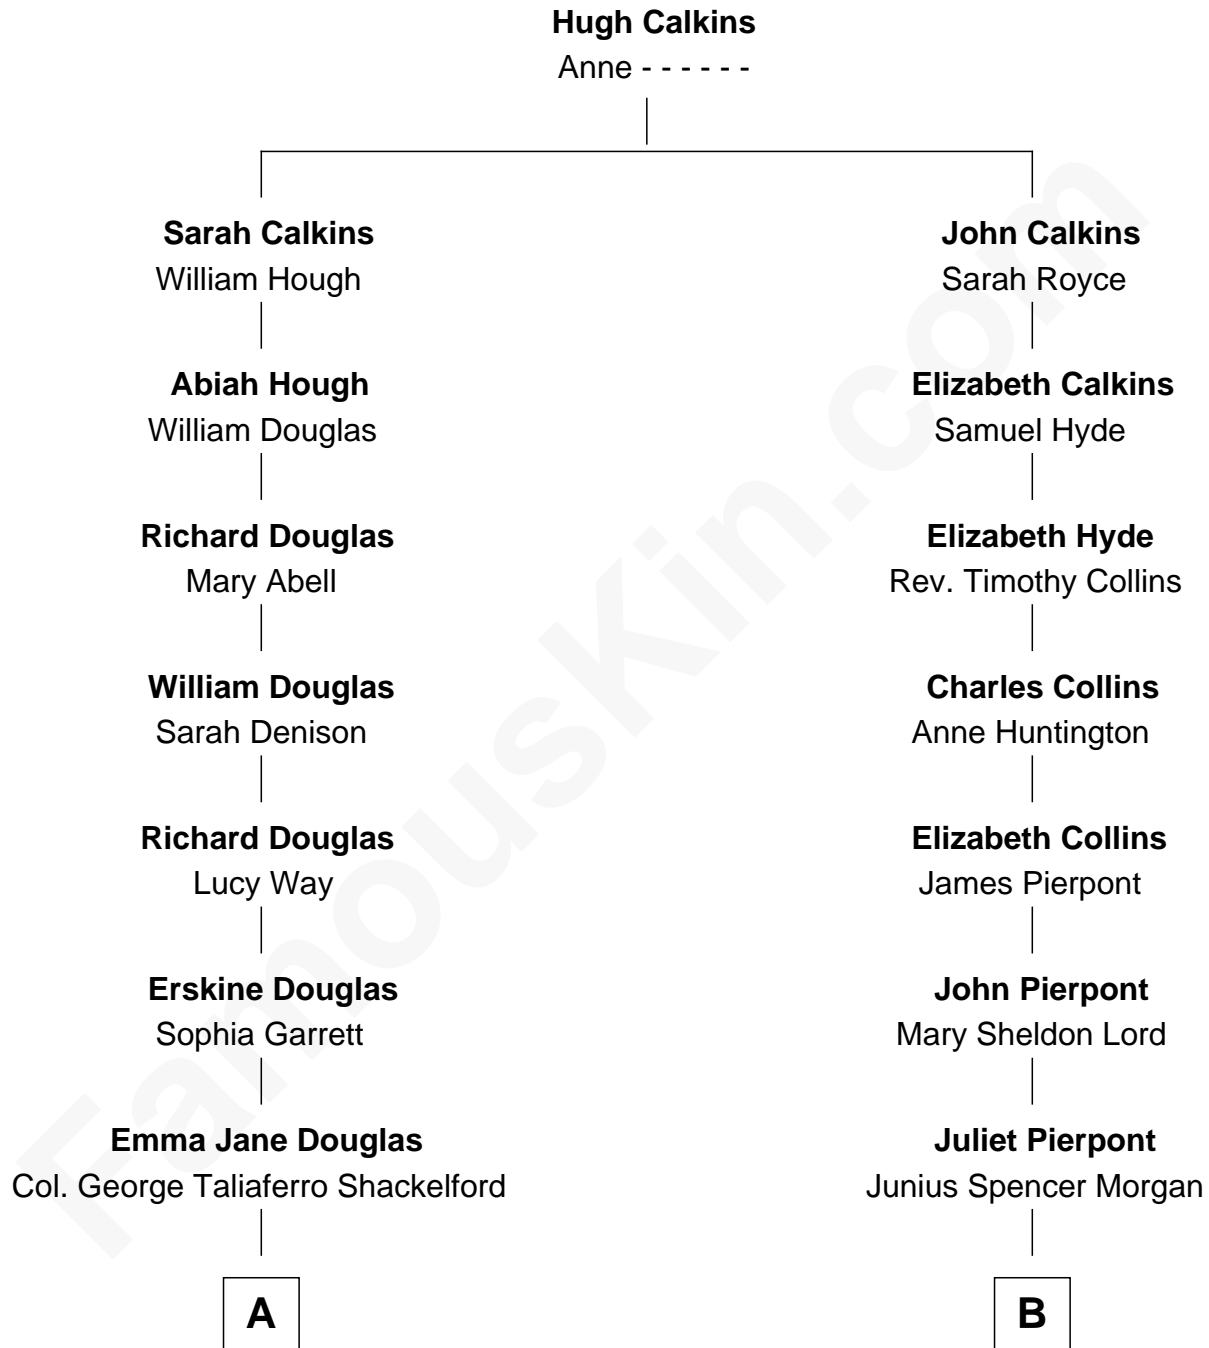

# FamousKin.com Relationship Chart of

**Illeana Douglas**

*TV and Movie Actress*

10th cousin of

**John Adams Morgan**

*1952 Olympic Sailing Gold Medalist*

**A**

**Lena Priscilla Shackelford**  
Edouard Gregory Hesselberg

**Melvyn Edouard Hesselberg**  
Rosalind Hightower

**Gregory Hesselberg**  
Joan Georgescu

**Illeana Douglas**  
*TV and Movie Actress*

**B**

**John Pierpont Morgan**  
Frances Louisa Tracy

**John Pierpont Morgan**  
Jane Norton Grew