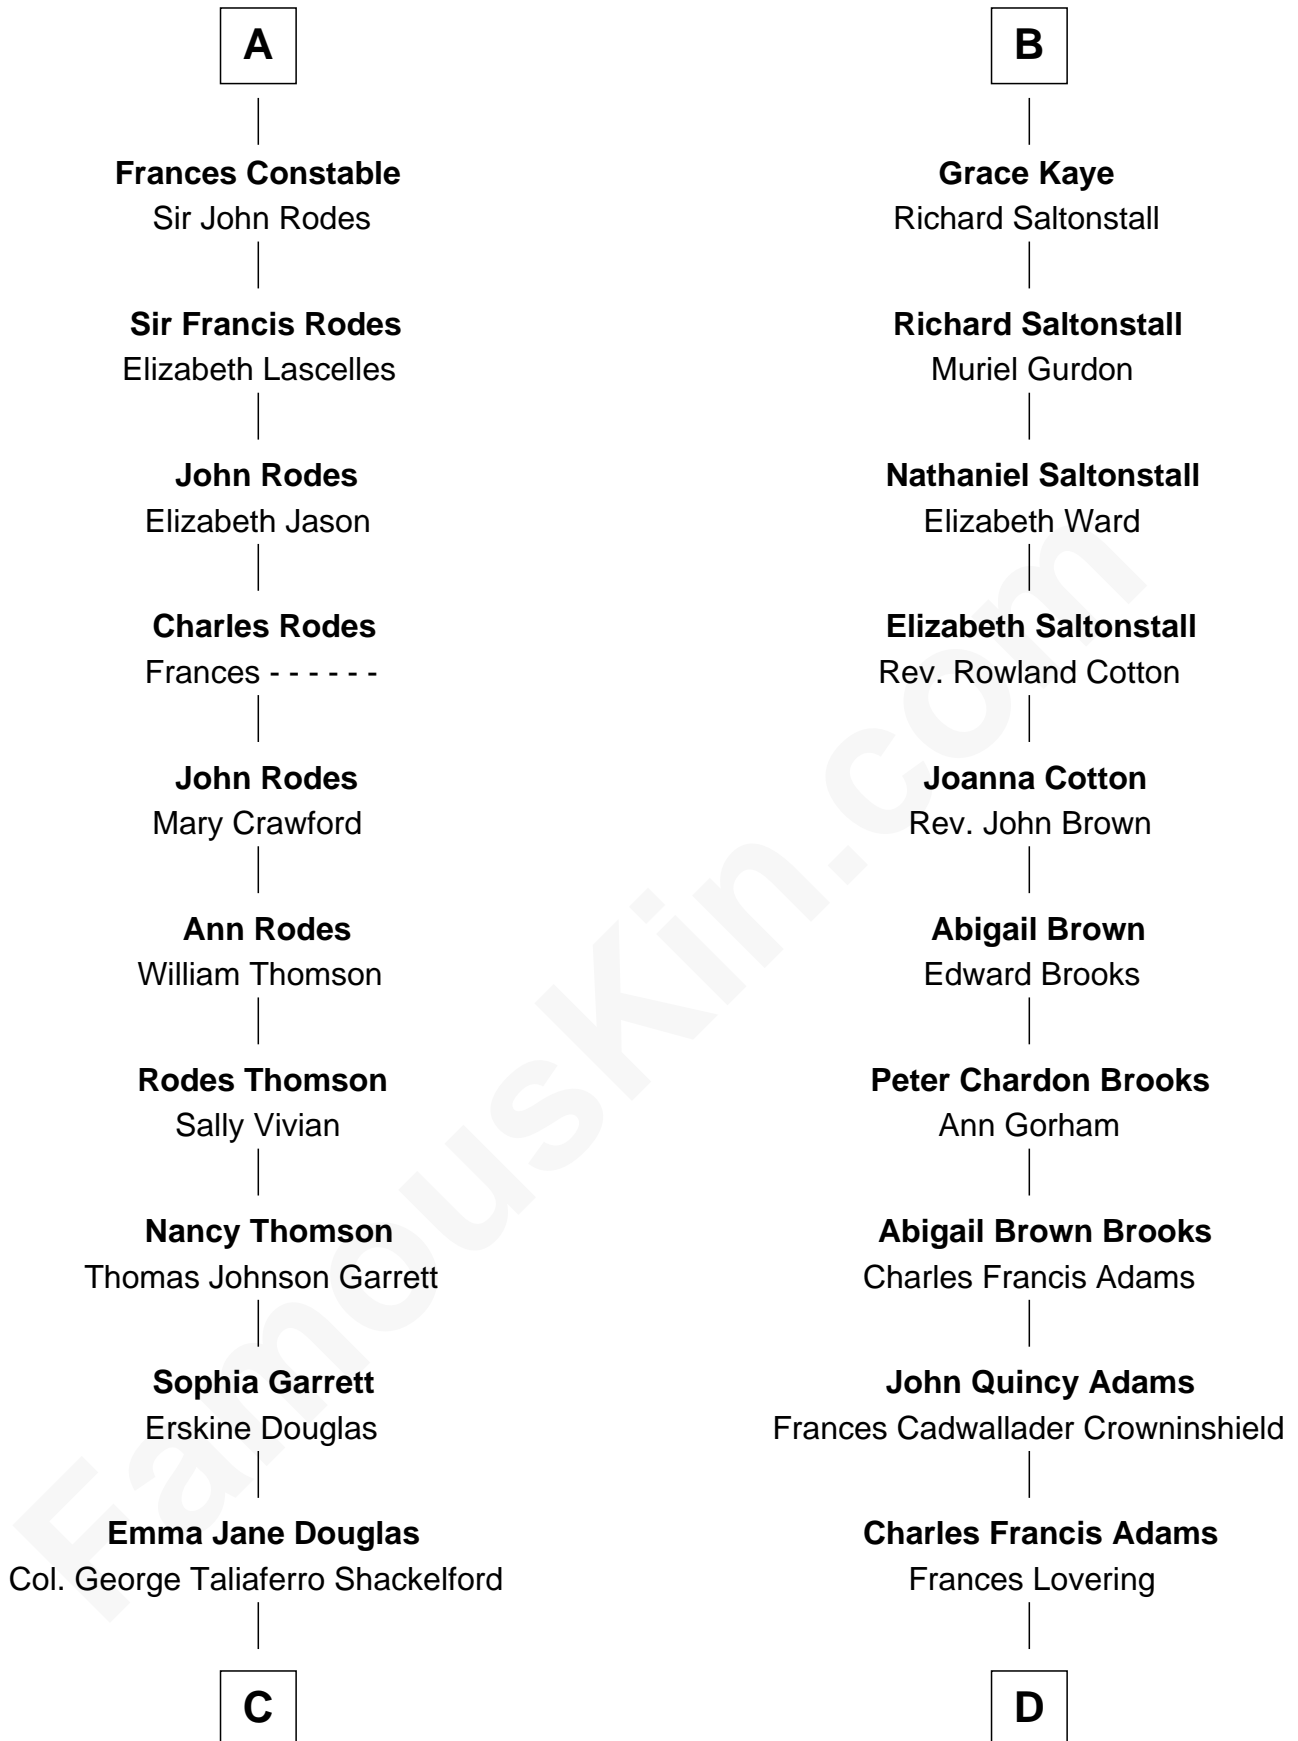

FamousKin.com Relationship Chart of

Illeana Douglas

TV and Movie Actress

18th cousin 2 times removed of

John Adams Morgan

1952 Olympic Sailing Gold Medalist

C

Lena Priscilla Shackelford
Edouard Gregory Hesselberg