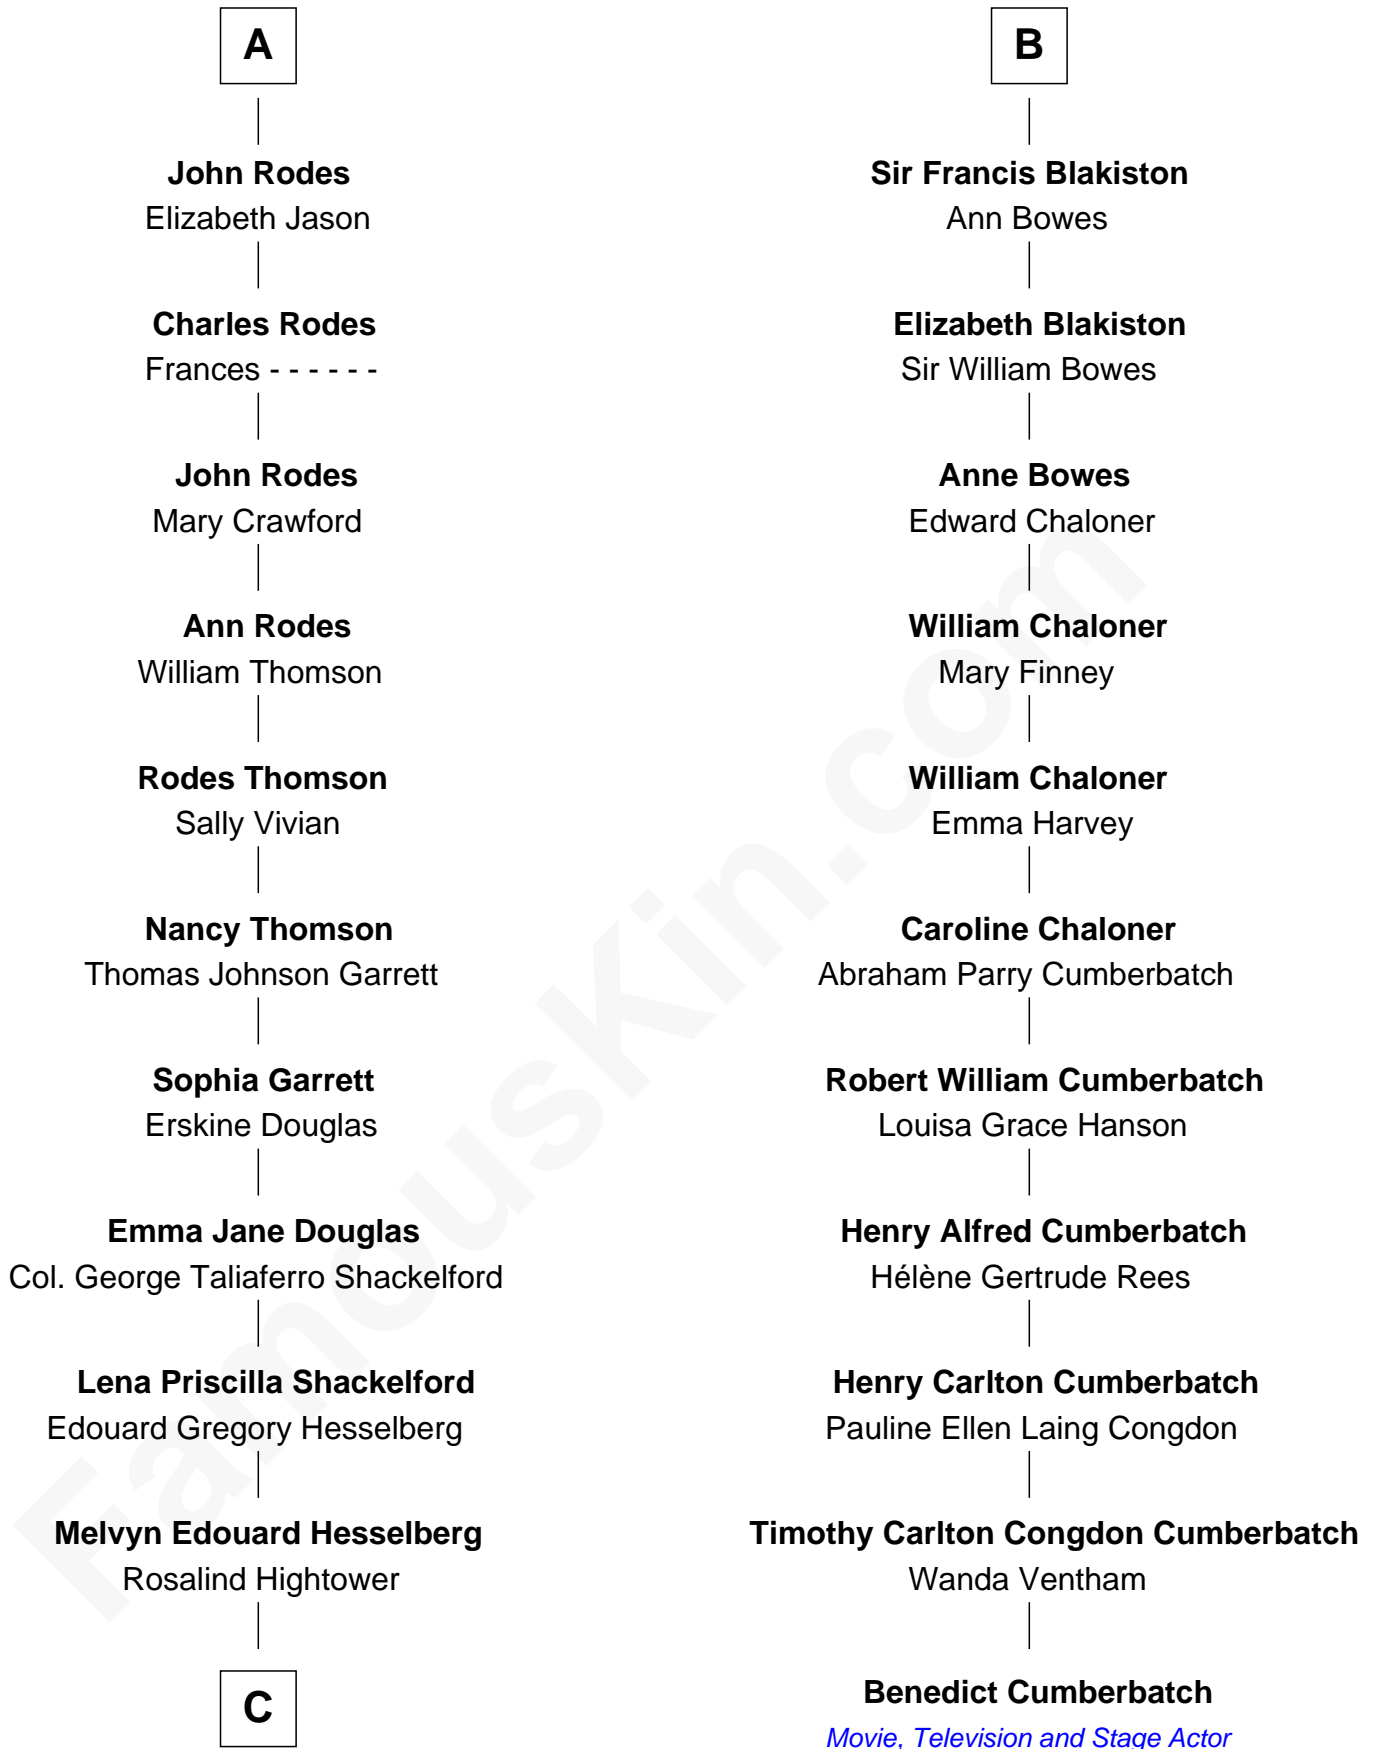

FamousKin.com Relationship Chart of

Ileana Douglas

TV and Movie Actress

17th cousin 1 time removed of

Benedict Cumberbatch

Movie, Television and Stage Actor

Sir John Hastings

Anne Morley

C

Gregory Hesselberg

Joan Georgescu

Illeana Douglas

TV and Movie Actress

FamousKin.com