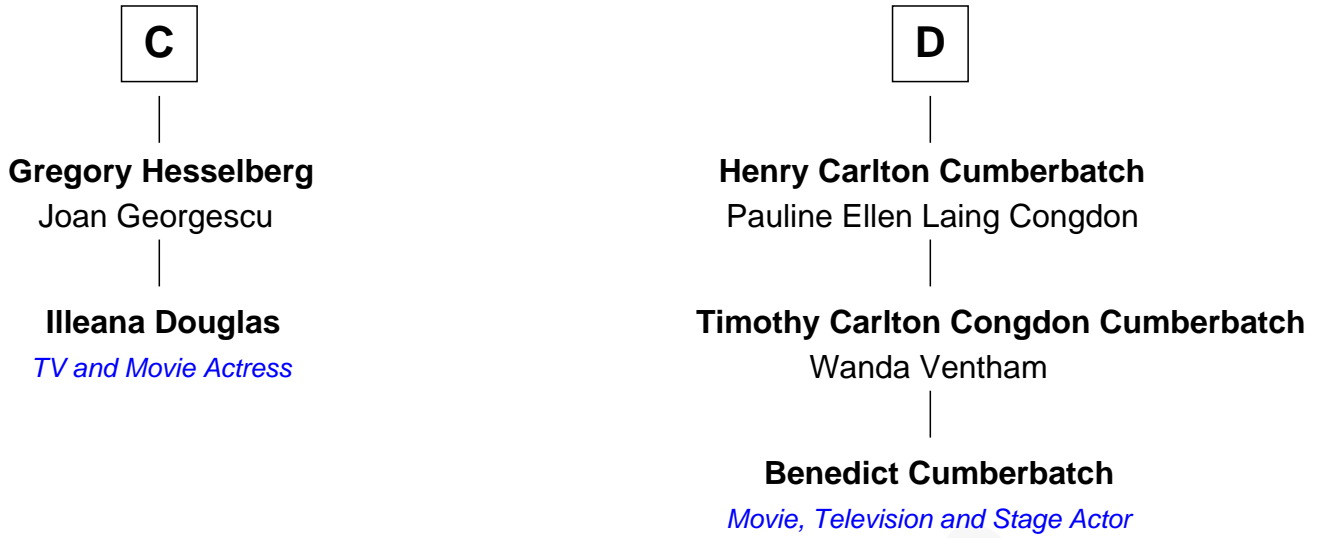

FamousKin.com Relationship Chart of

Ileana Douglas

TV and Movie Actress

18th cousin 1 time removed of

Benedict Cumberbatch

Movie, Television and Stage Actor

Sir Maurice de Berkeley

Eve la Zouche

Thomas de Berkeley
Katherine de Clyvedon

Sir John Berkeley
Elizabeth Betteshorne

Elizabeth Berkeley
Sir John Sutton

Jane Sutton
Thomas Mainwaring

Cecily Mainwaring
John Cotton

Sir George Cotton
Mary Onley

Richard Cotton
Mary Mainwaring

A

Isabel de Berkeley
Sir Robert de Clifford

Sir Roger de Clifford
Maud de Beauchamp

Katherine de Clifford
Sir Ralph de Greystoke

Joan de Greystoke
Sir William Bowes

Sir William Bowes
Maud FitzHugh

Sir Ralph Bowes
Margery Conyers

Richard Bowes
Elizabeth Aske

B

FamousKin.com