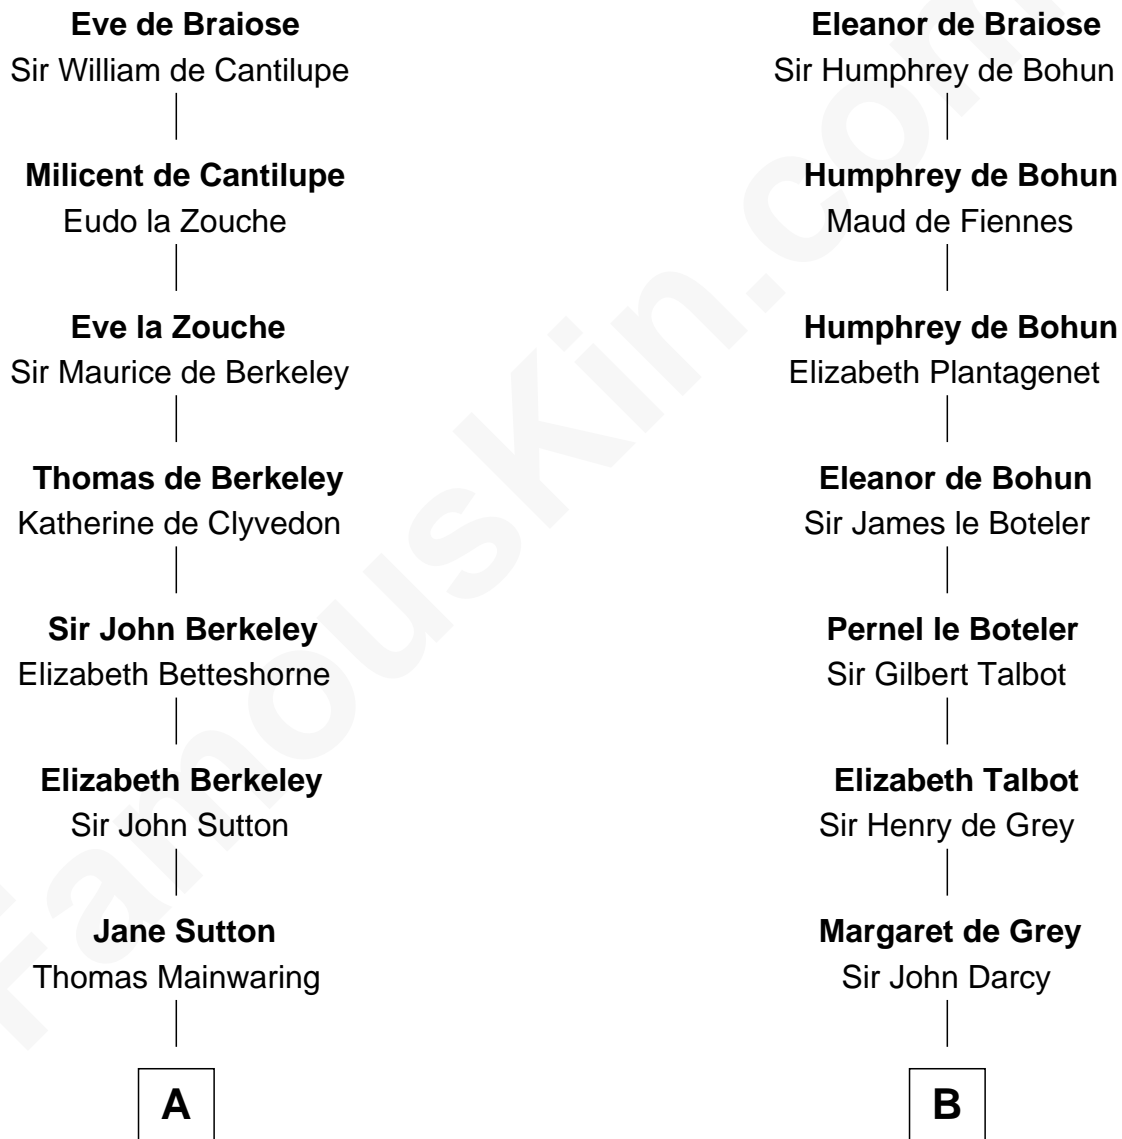

FamousKin.com Relationship Chart of

Ileana Douglas

TV and Movie Actress

21st cousin of

Sir Arthur Conan Doyle

Author, "Sherlock Holmes"

William de Braiose

Eva Marshal

C

Emma Jane Douglas
Col. George Taliaferro Shackelford

Lena Priscilla Shackelford
Edouard Gregory Hesselberg

Melvyn Edouard Hesselberg
Rosalind Hightower

Gregory Hesselberg
Joan Georgescu

Illeana Douglas
TV and Movie Actress