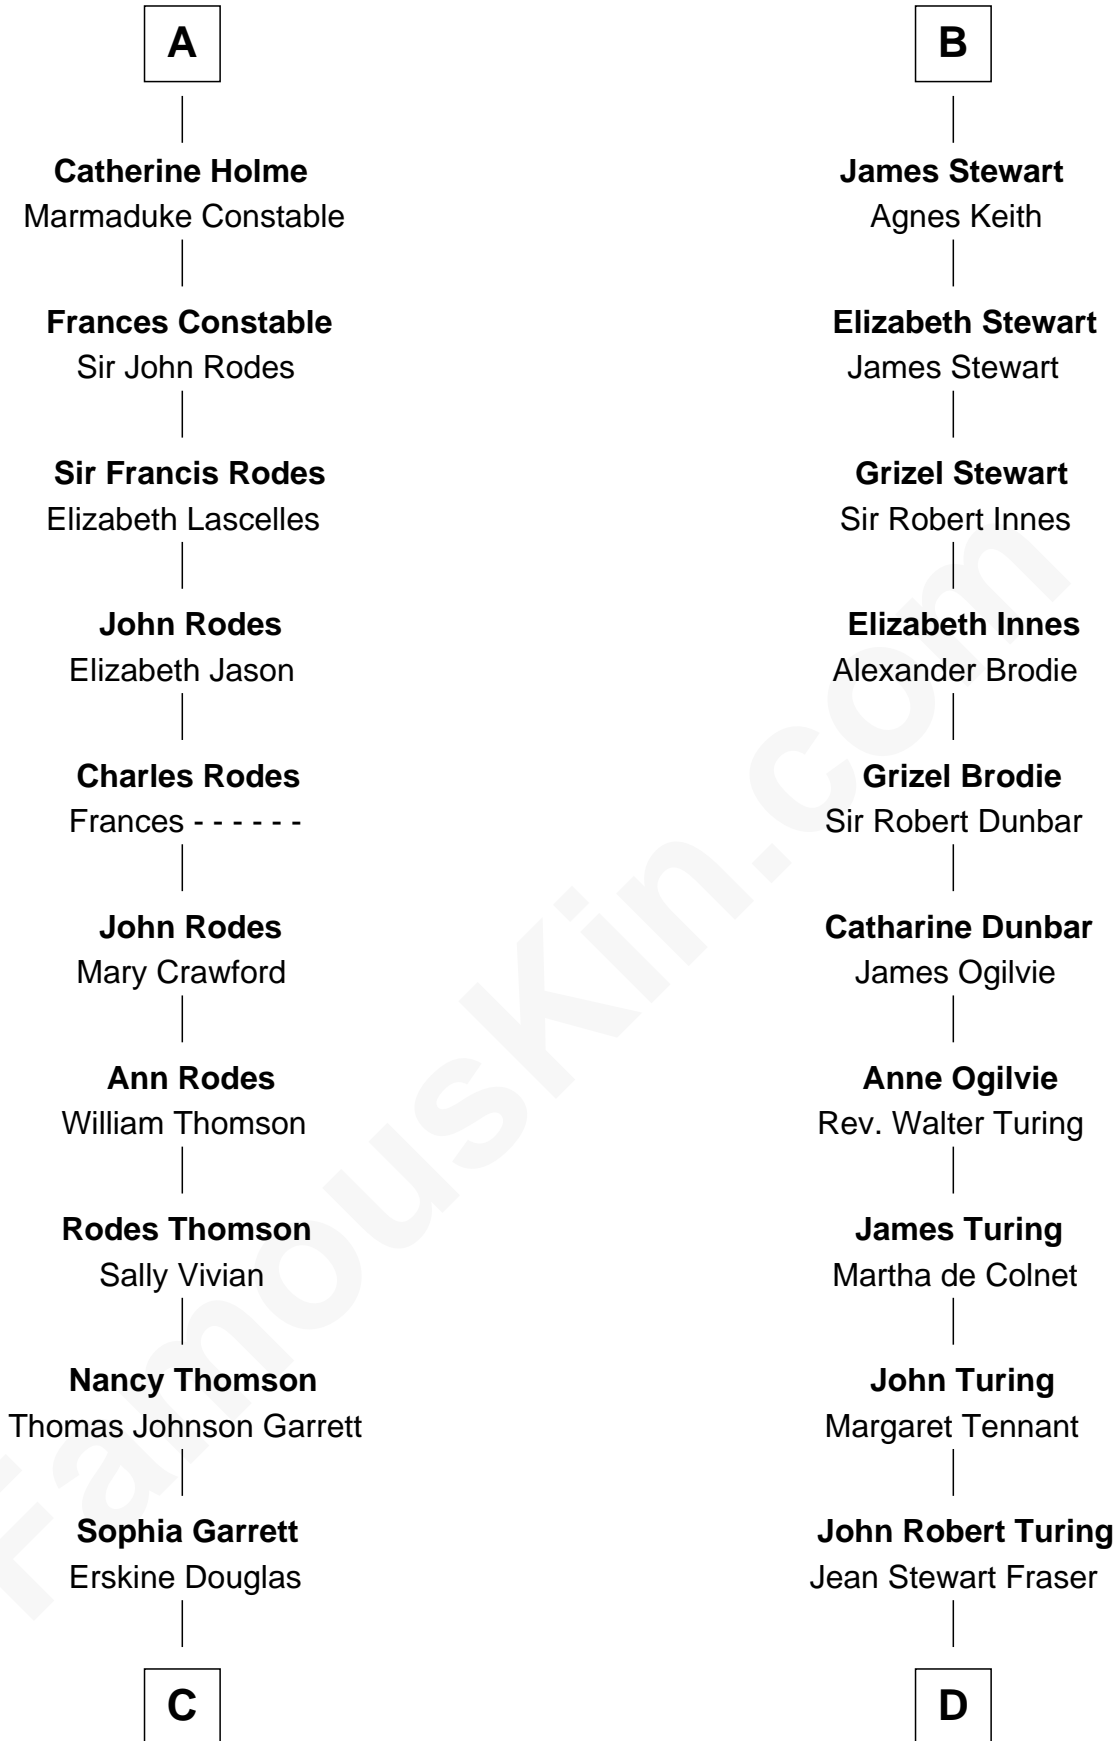

FamousKin.com

Relationship Chart of

Illeana Douglas

TV and Movie Actress

19th cousin 2 times removed of

Alan Turing

WWII Codebreaker of Nazi Enigma Machine

C

Emma Jane Douglas
Col. George Taliaferro Shackelford

Lena Priscilla Shackelford
Edouard Gregory Hesselberg

Melvyn Edouard Hesselberg
Rosalind Hightower

Gregory Hesselberg
Joan Georgescu

Illeana Douglas
TV and Movie Actress