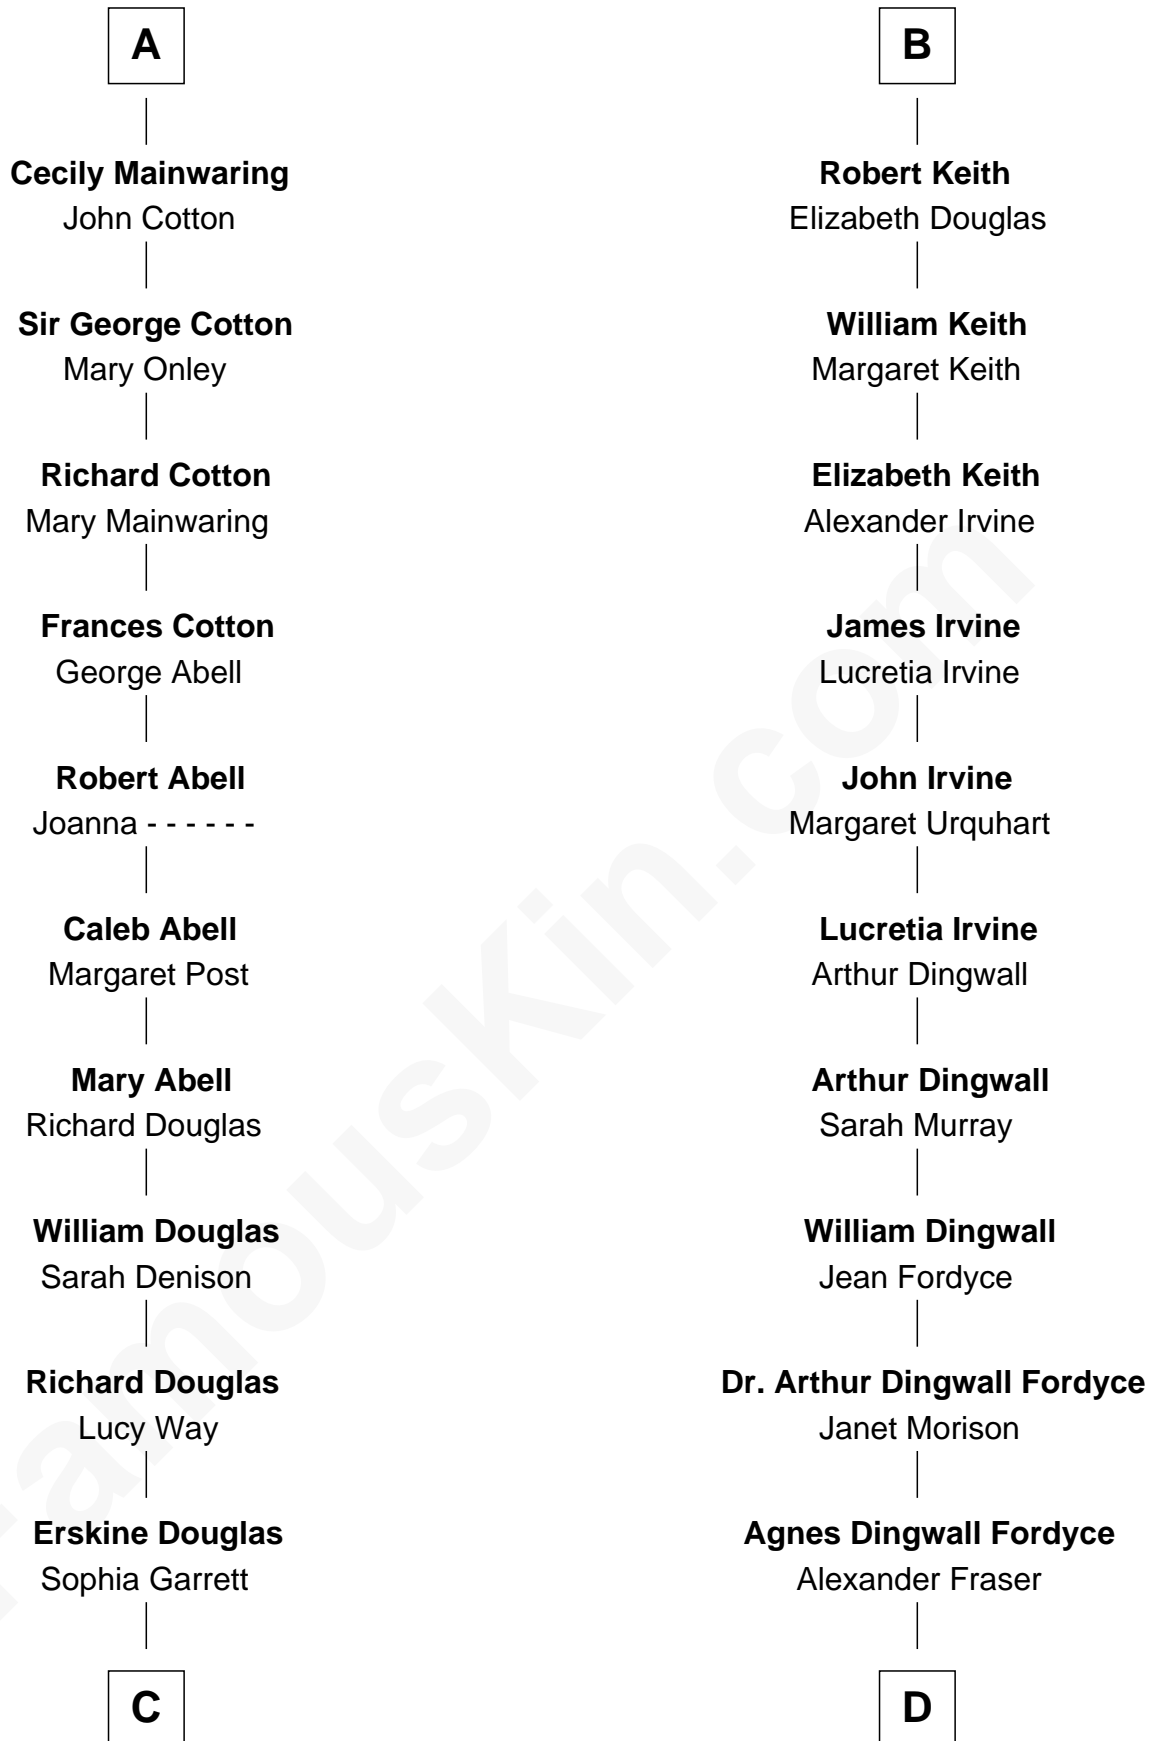

FamousKin.com Relationship Chart of

Illeana Douglas

TV and Movie Actress

20th cousin 1 time removed of

Alan Turing

WWII Codebreaker of Nazi Enigma Machine

C

Emma Jane Douglas
Col. George Taliaferro Shackelford

Lena Priscilla Shackelford
Edouard Gregory Hesselberg

Melvyn Edouard Hesselberg
Rosalind Hightower

Gregory Hesselberg
Joan Georgescu

Illeana Douglas
TV and Movie Actress

D

Jean Stewart Fraser
John Robert Turing