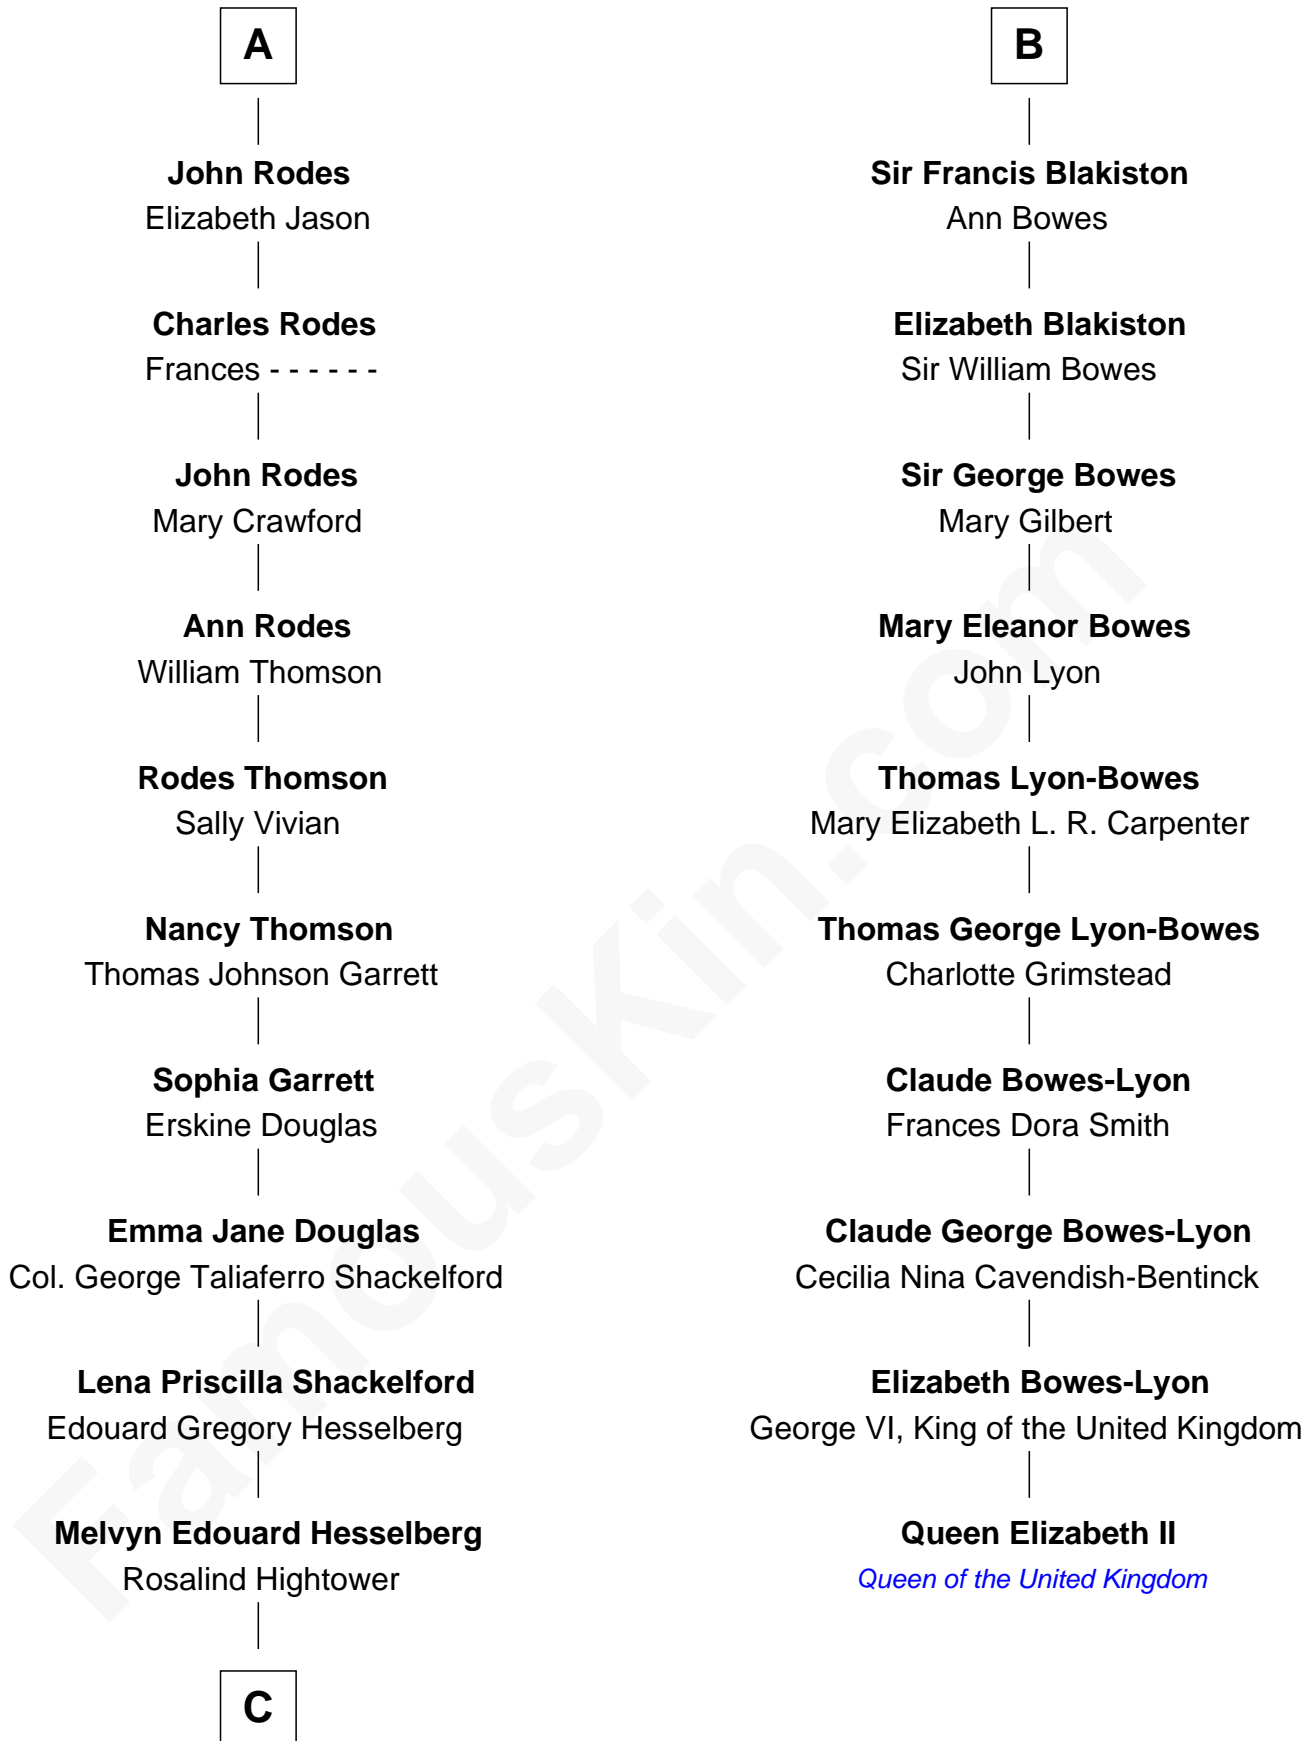

FamousKin.com Relationship Chart of

Illeana Douglas

TV and Movie Actress

16th cousin 2 times removed of

Queen Elizabeth II

Queen of the United Kingdom

Sir John Hastings

Anne Morley

C

Gregory Hesselberg

Joan Georgescu

Illeana Douglas

TV and Movie Actress

FamousKin.com