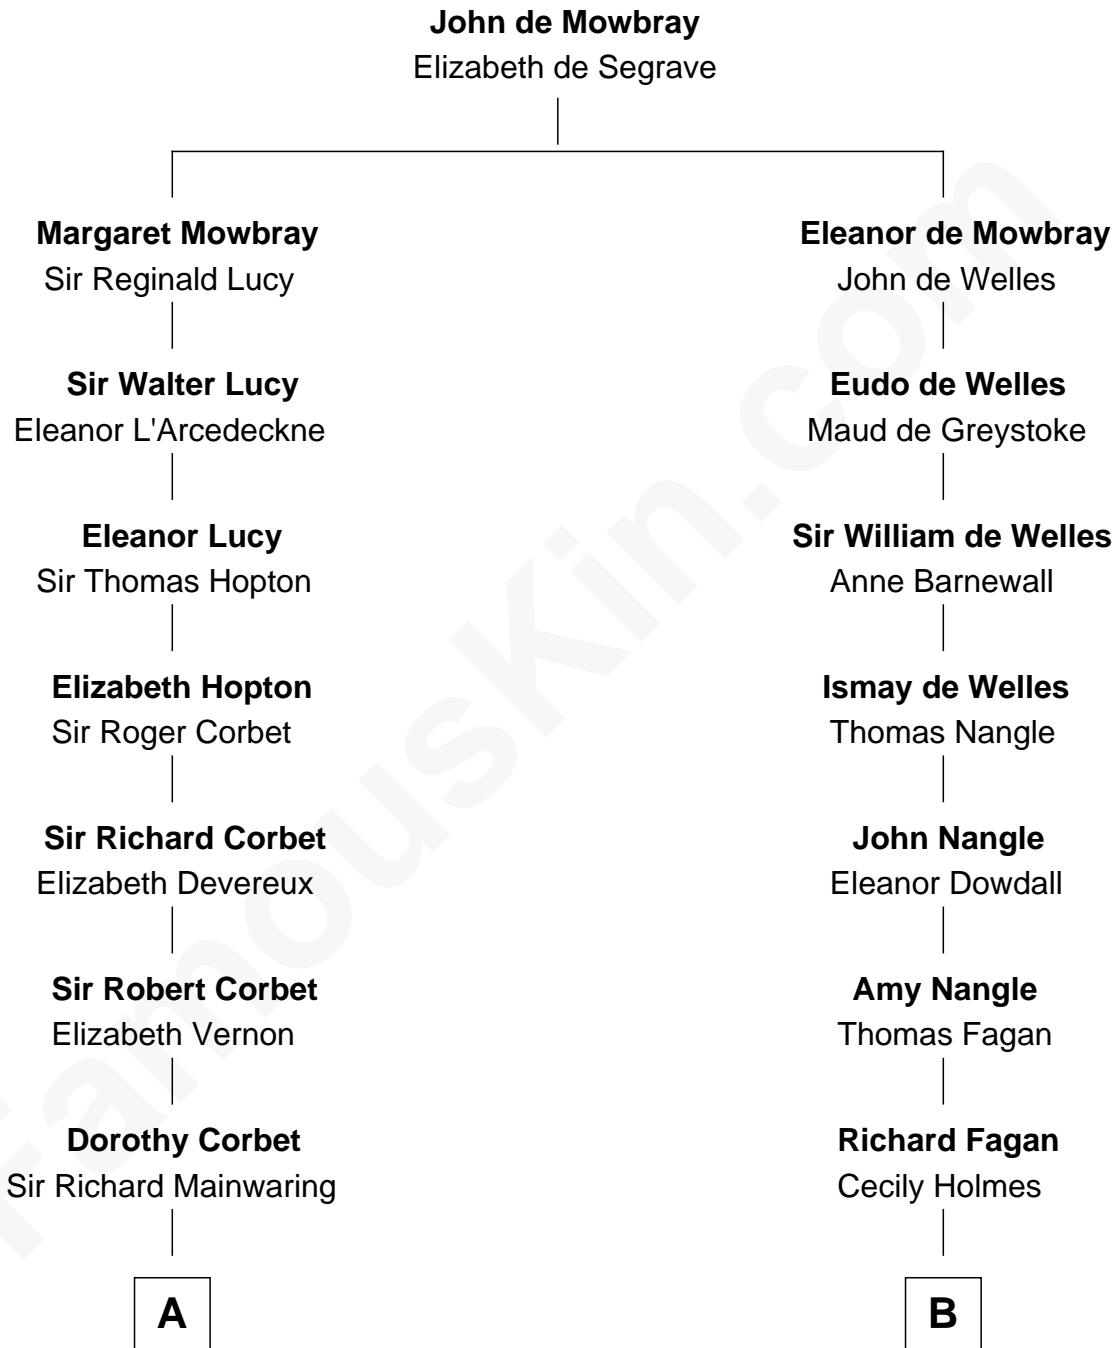

FamousKin.com Relationship Chart of

Illeana Douglas

TV and Movie Actress

17th cousin 3 times removed of

Queen Elizabeth II

Queen of the United Kingdom

C

—
Lena Priscilla Shackelford
Edouard Gregory Hesselberg

—
Melvyn Edouard Hesselberg
Rosalind Hightower

—
Gregory Hesselberg
Joan Georgescu

—
Illeana Douglas
TV and Movie Actress

FamousKin.com