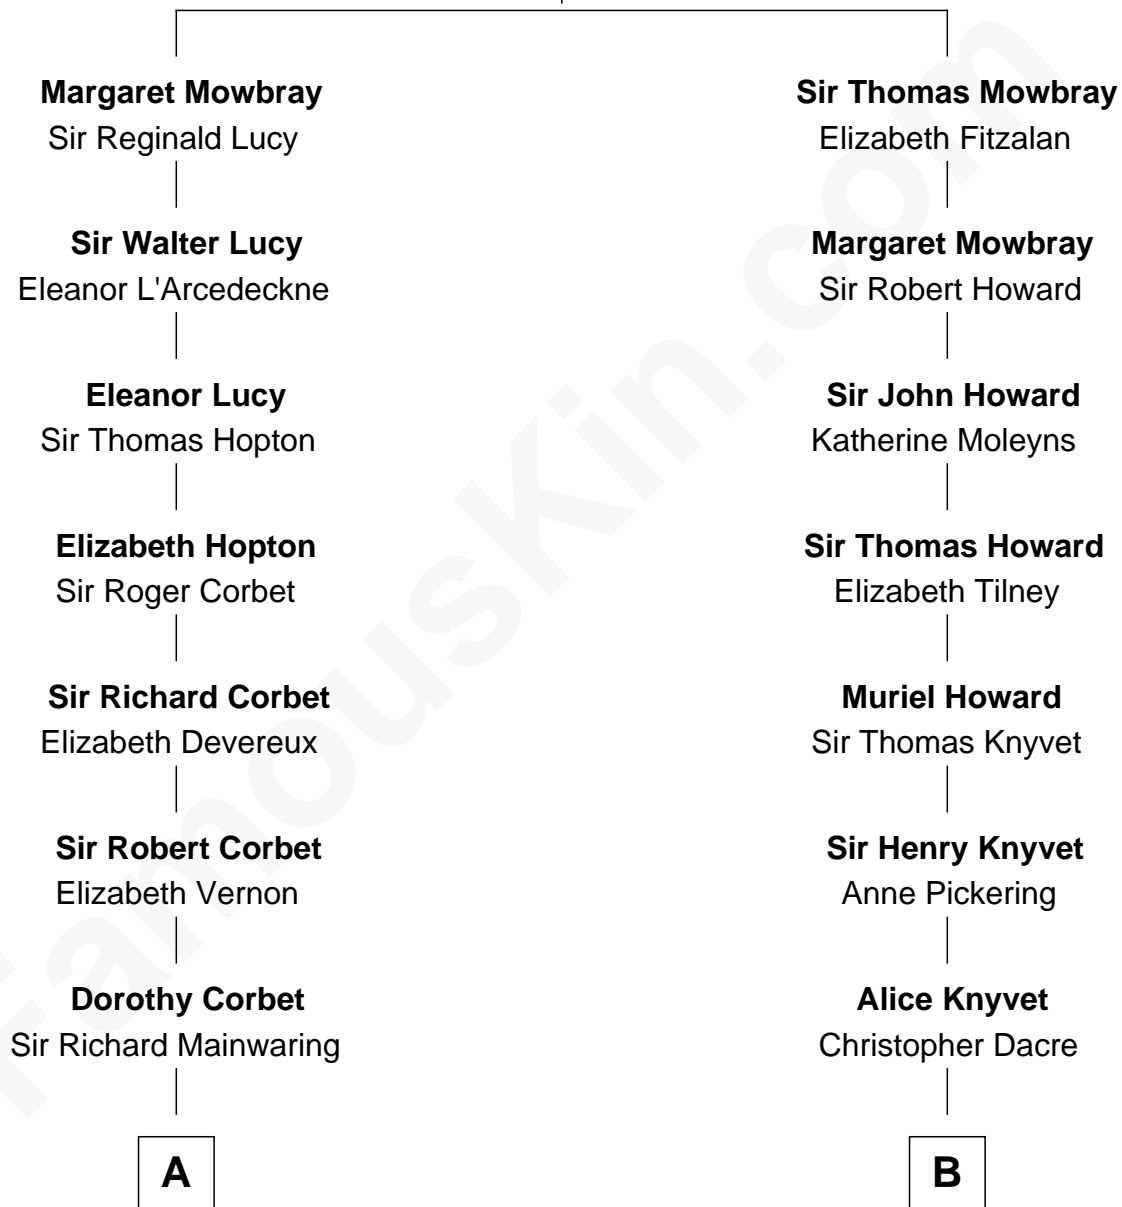

## Relationship Chart of

**Ileana Douglas**

*TV and Movie Actress*

18th cousin 2 times removed of

**Tilda Swinton**

*Movie Actress*

**John de Mowbray**  
Elizabeth de Segrave

**C**

**Lena Priscilla Shackelford**  
Edouard Gregory Hesselberg

**Melvyn Edouard Hesselberg**  
Rosalind Hightower

**Gregory Hesselberg**  
Joan Georgescu

**Illeana Douglas**  
*TV and Movie Actress*

**D**

**Sir John Swinton**  
Judith Balfour Killen