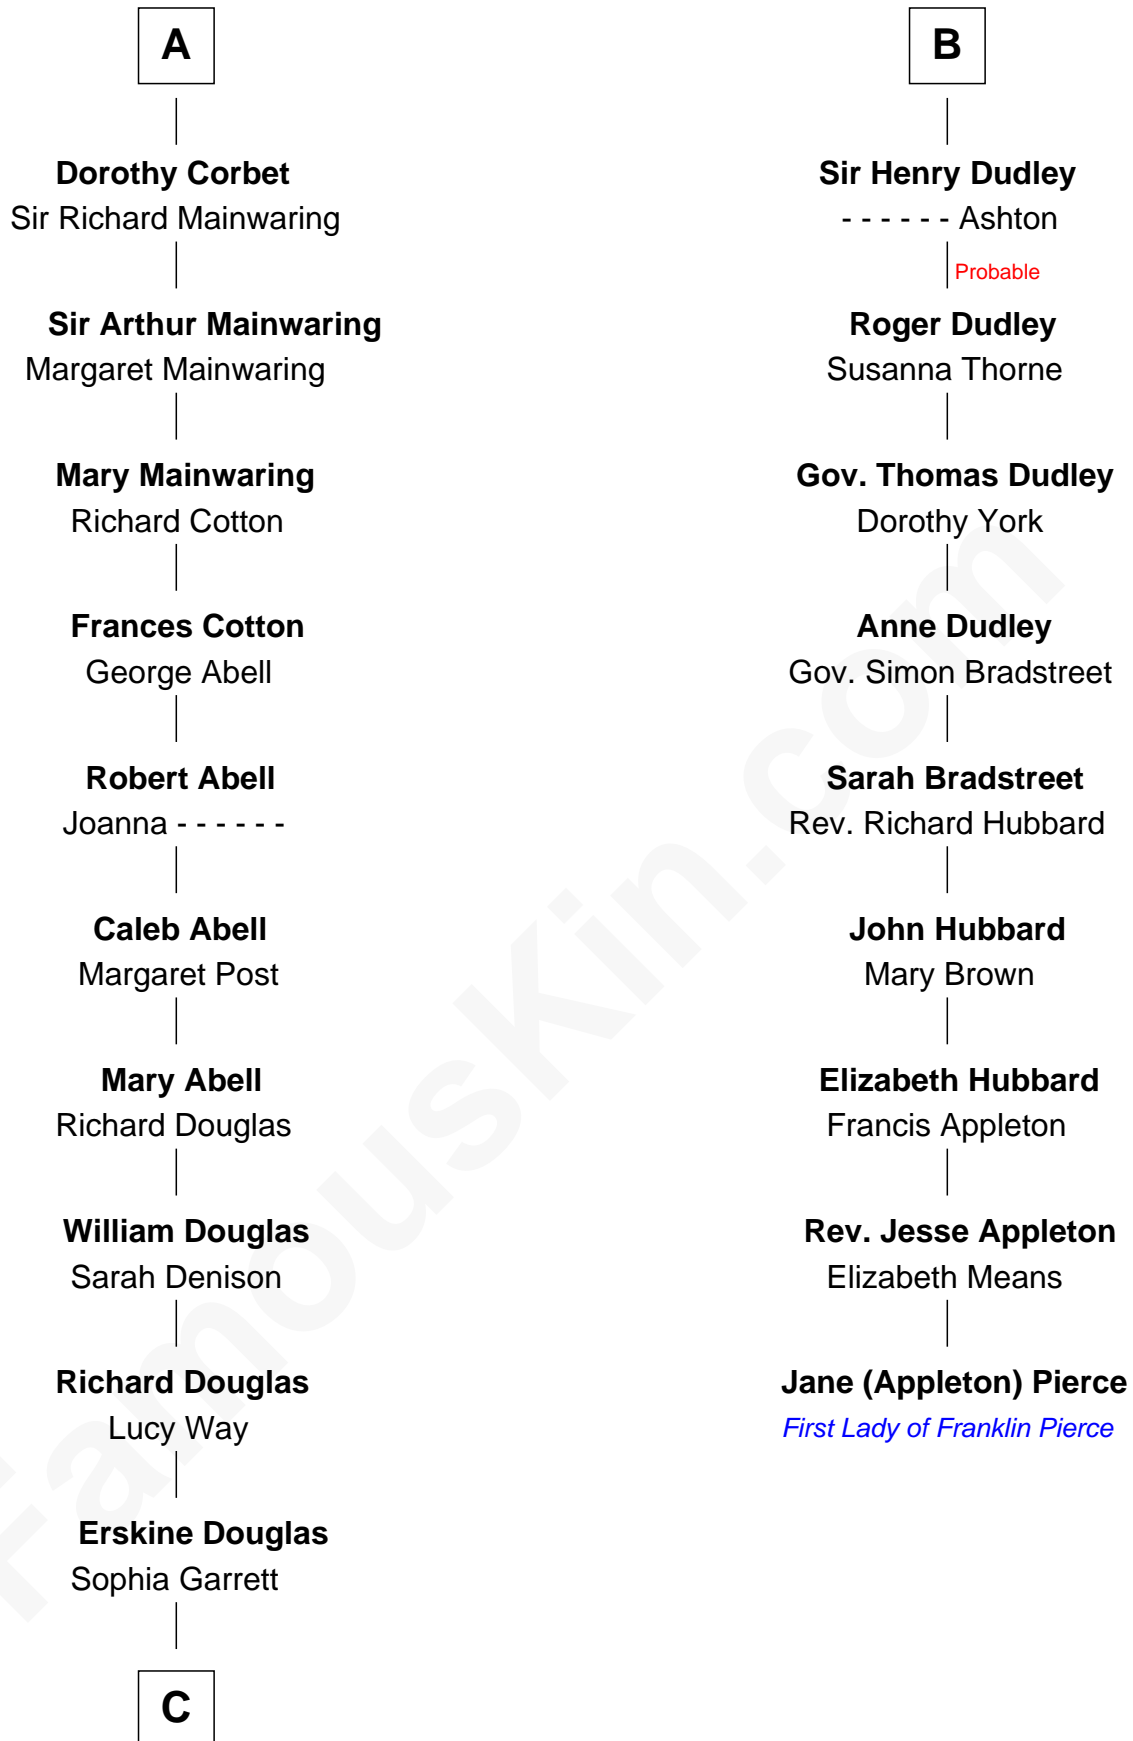

FamousKin.com Relationship Chart of

Illeana Douglas

TV and Movie Actress

15th cousin 6 times removed of

Jane (Appleton) Pierce

First Lady of President Franklin Pierce

Ralph de Stafford

Margaret de Audley

Thomas de Ros

Margaret de Ros

Sir Reynold Grey

Margaret Grey

Sir William Bonville

William Bonville

Elizabeth Harington

William Bonville

Katherine Neville

Cecily Bonville

Thomas Grey

Cecily Grey

Sir John Sutton

B

C

Emma Jane Douglas
Col. George Taliaferro Shackelford